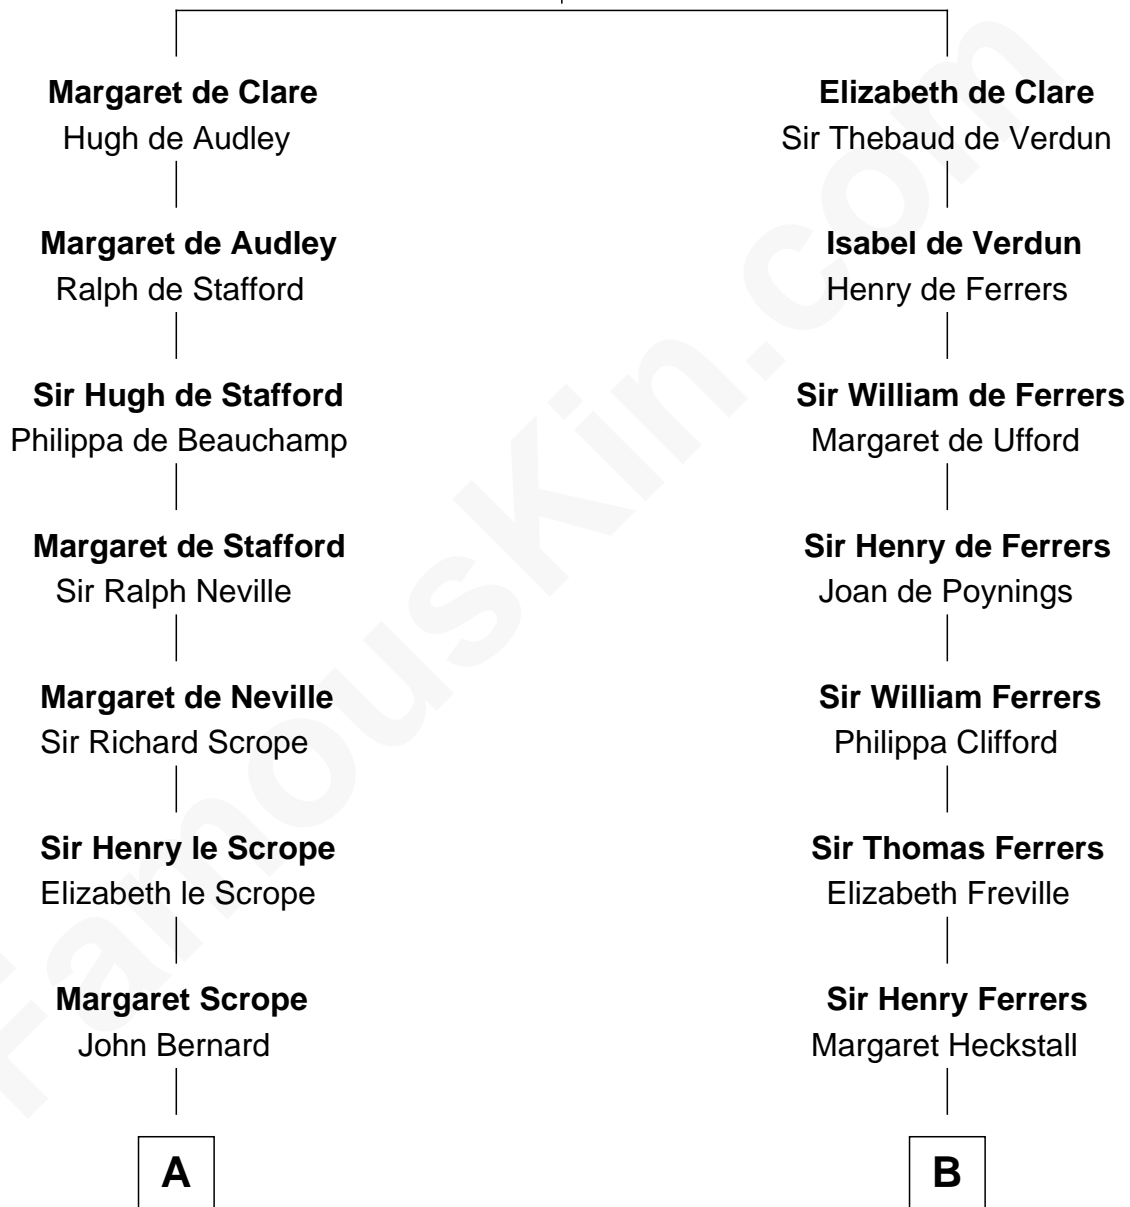

FamousKin.com Relationship Chart of

Benjamin Harrison

23rd U.S. President

18th cousin of

Susan B. Anthony

Women's Rights Advocate

Sir Gilbert de Clare

Joan of Acre

C

John Scott Harrison
Elizabeth Ramsey Irwin

Benjamin Harrison
23rd U.S. President

D

Daniel Anthony
Lucy Read

Susan B. Anthony
Women's Rights Advocate

FamousKin.com