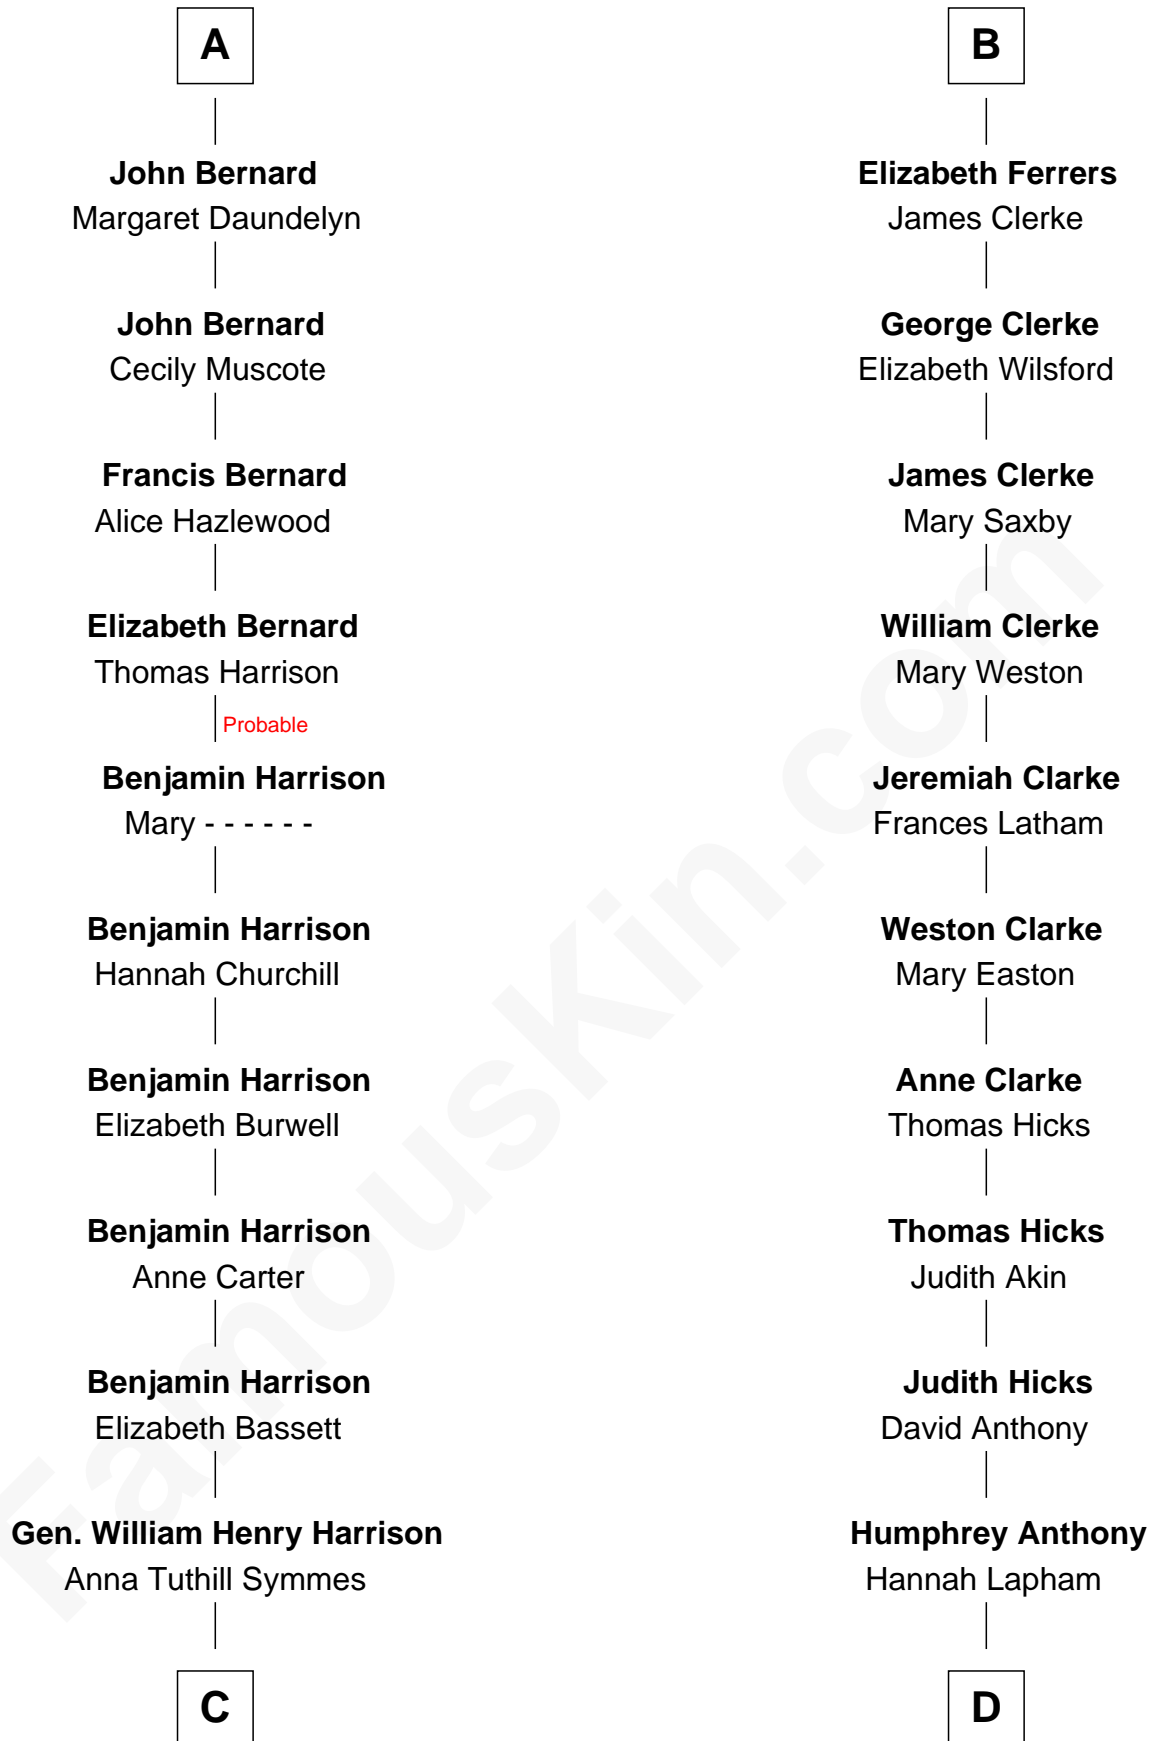

FamousKin.com Relationship Chart of

Benjamin Harrison

23rd U.S. President

18th cousin of

Susan B. Anthony

Women's Rights Advocate

Sir Gilbert de Clare

Joan of Acre

C

John Scott Harrison
Elizabeth Ramsey Irwin

Benjamin Harrison
23rd U.S. President

D

Daniel Anthony
Lucy Read

Susan B. Anthony
Women's Rights Advocate

FamousKin.com