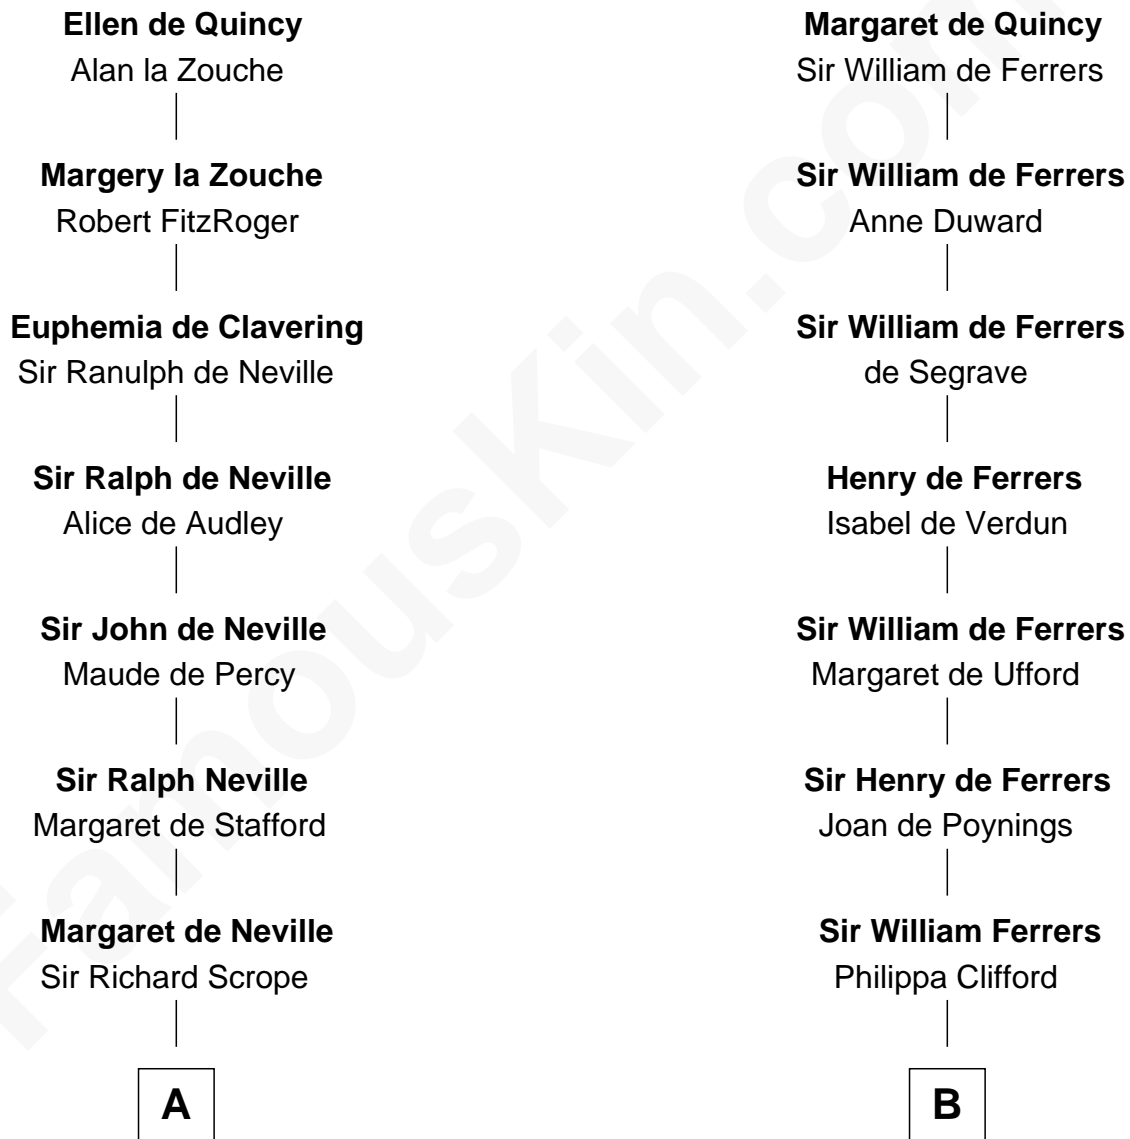

# FamousKin.com Relationship Chart of

**Benjamin Harrison**

*23rd U.S. President*

20th cousin of

**Susan B. Anthony**

*Women's Rights Advocate*

**Sir Roger de Quincy**

Helen of Galloway

**C**

**Benjamin Harrison**

Elizabeth Bassett

**Gen. William Henry Harrison**

Anna Tuthill Symmes

**John Scott Harrison**

Elizabeth Ramsey Irwin

**Benjamin Harrison**

*23rd U.S. President*

**D**

**Judith Hicks**

David Anthony

**Humphrey Anthony**

Hannah Lapham

**Daniel Anthony**

Lucy Read