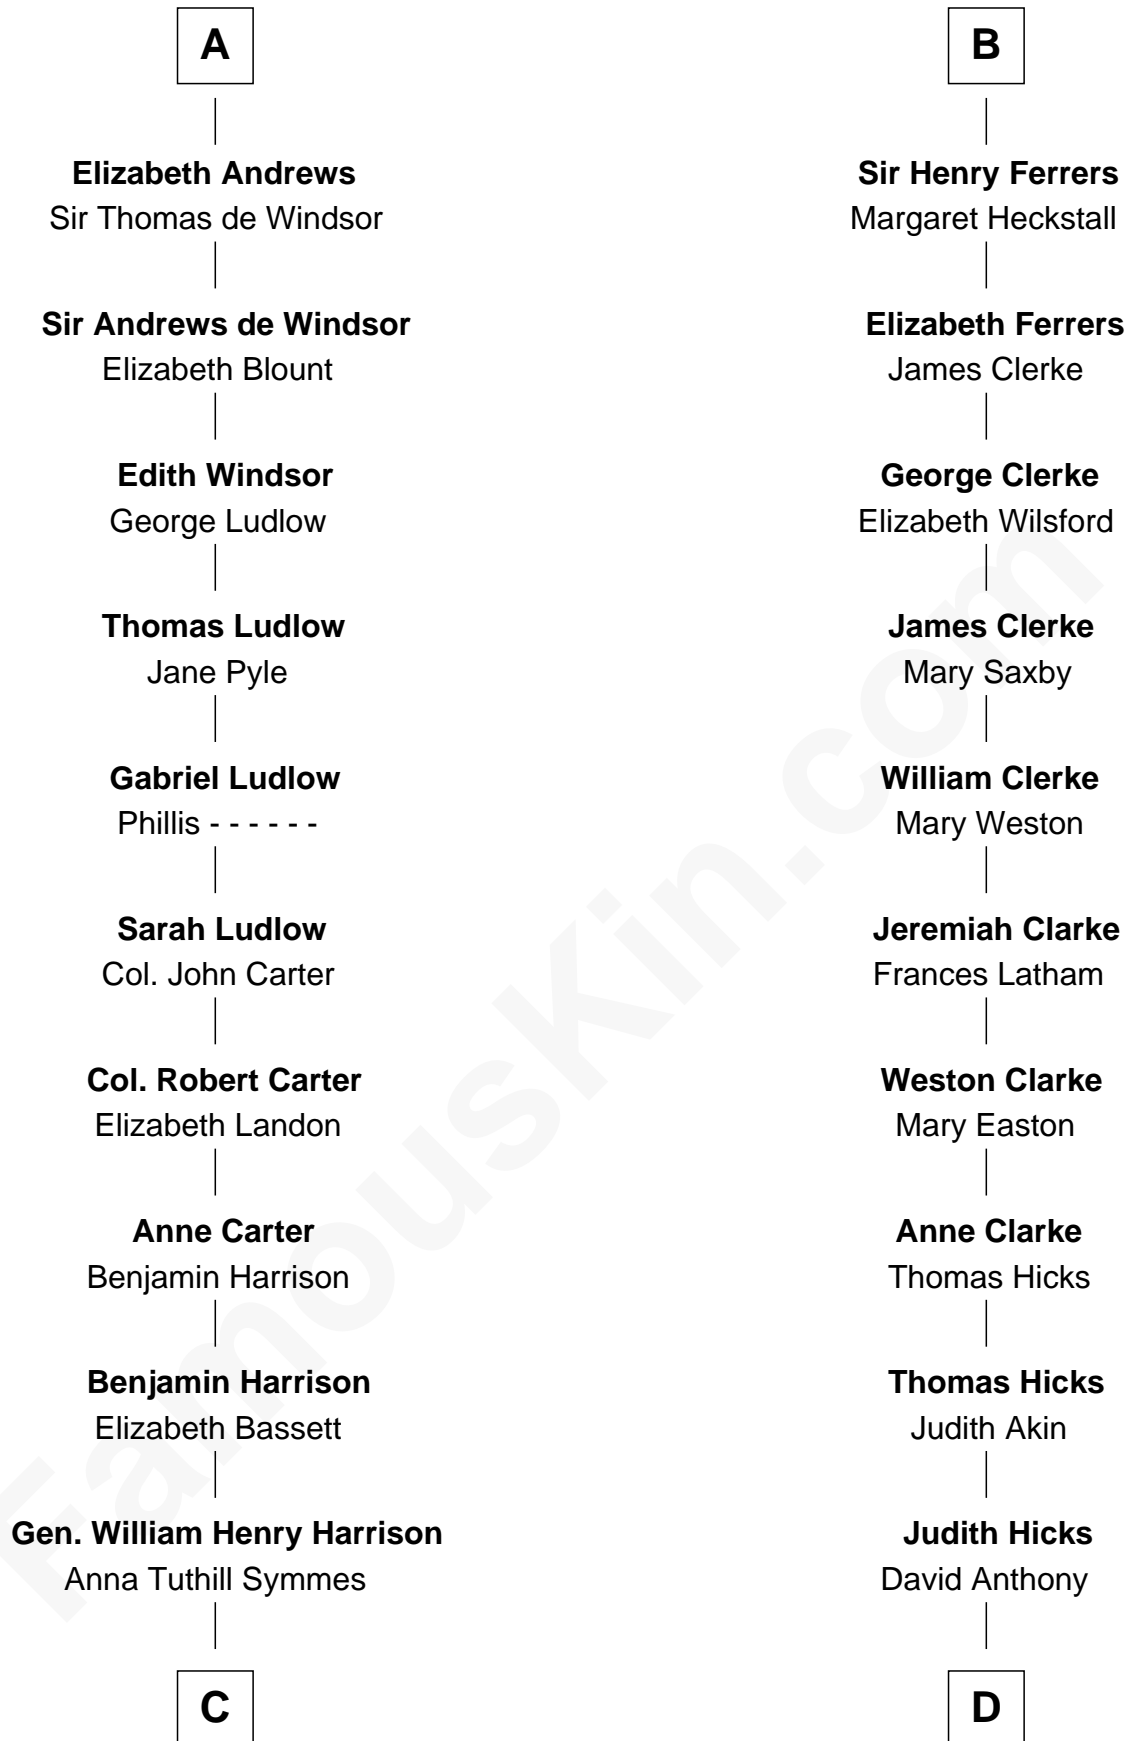

**FamousKin.com**  
**Relationship Chart of**  
**Benjamin Harrison**  
*23rd U.S. President*

18th cousin 1 time removed of  
**Susan B. Anthony**  
*Women's Rights Advocate*

**Sir Humphrey de Bohun**  
 Eleanor de Braiose

**C**

**John Scott Harrison**  
Elizabeth Ramsey Irwin

**Benjamin Harrison**  
*23rd U.S. President*

**D**

**Humphrey Anthony**  
Hannah Lapham

**Daniel Anthony**  
Lucy Read

**Susan B. Anthony**  
*Women's Rights Advocate*