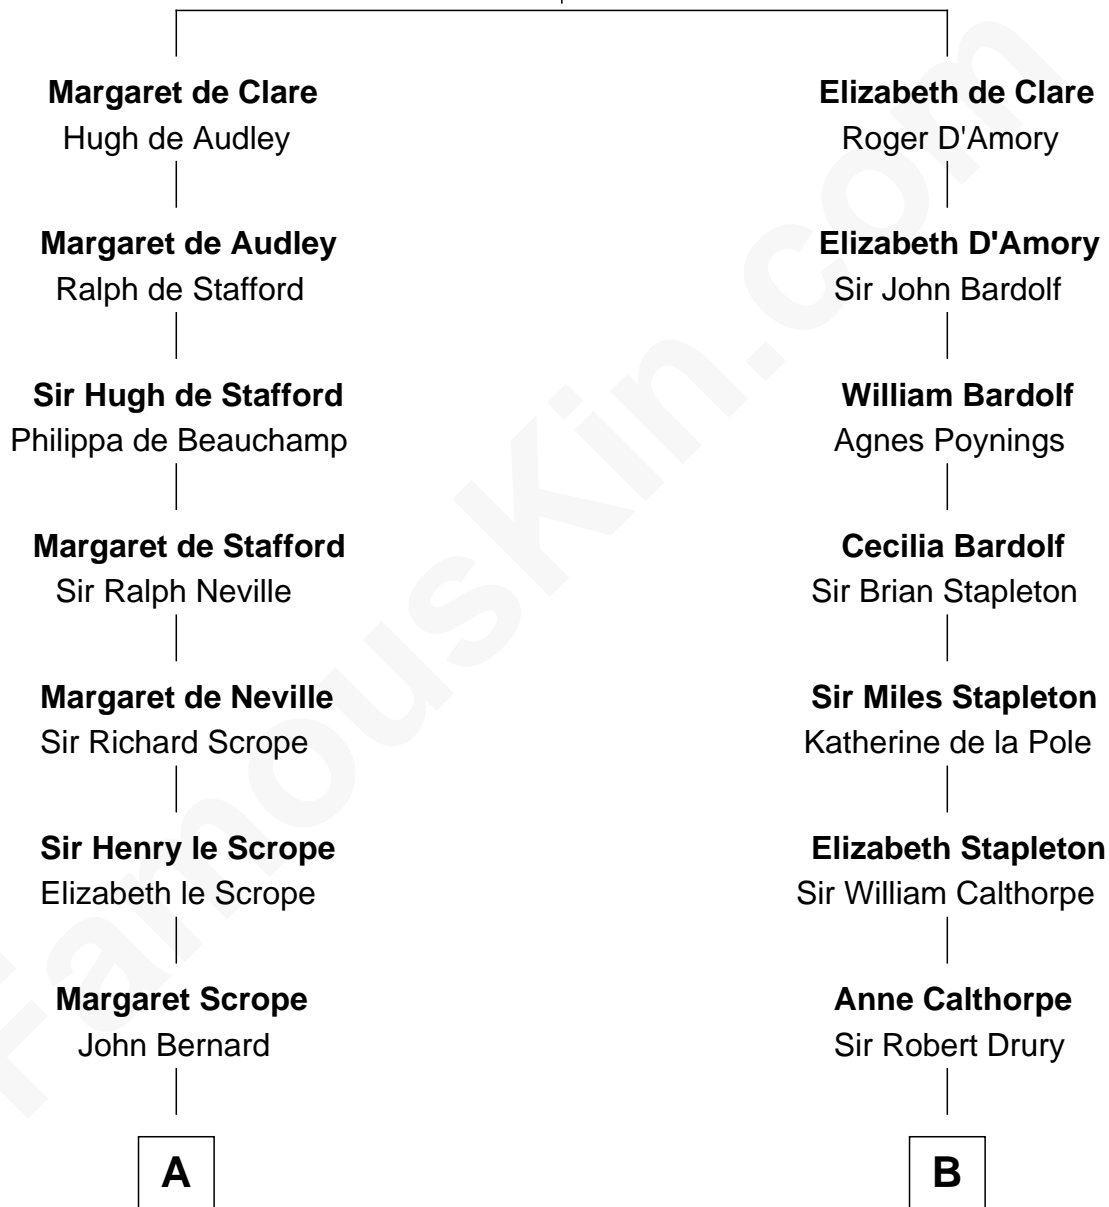

FamousKin.com
Relationship Chart of
Benjamin Harrison
23rd U.S. President

18th cousin 2 times removed of

Walt Disney
Co-Founder of The Walt Disney Company

Sir Gilbert de Clare
 Joan of Acre

C

John Scott Harrison
Elizabeth Ramsey Irwin

Benjamin Harrison
23rd U.S. President

D

Eber Call
Violette Lawrence

Charles Call
Henrietta Gross

Flora Call
Elias Charles Disney

Walt Disney
Co-Founder of The Walt Disney Co.

FamousKin.com