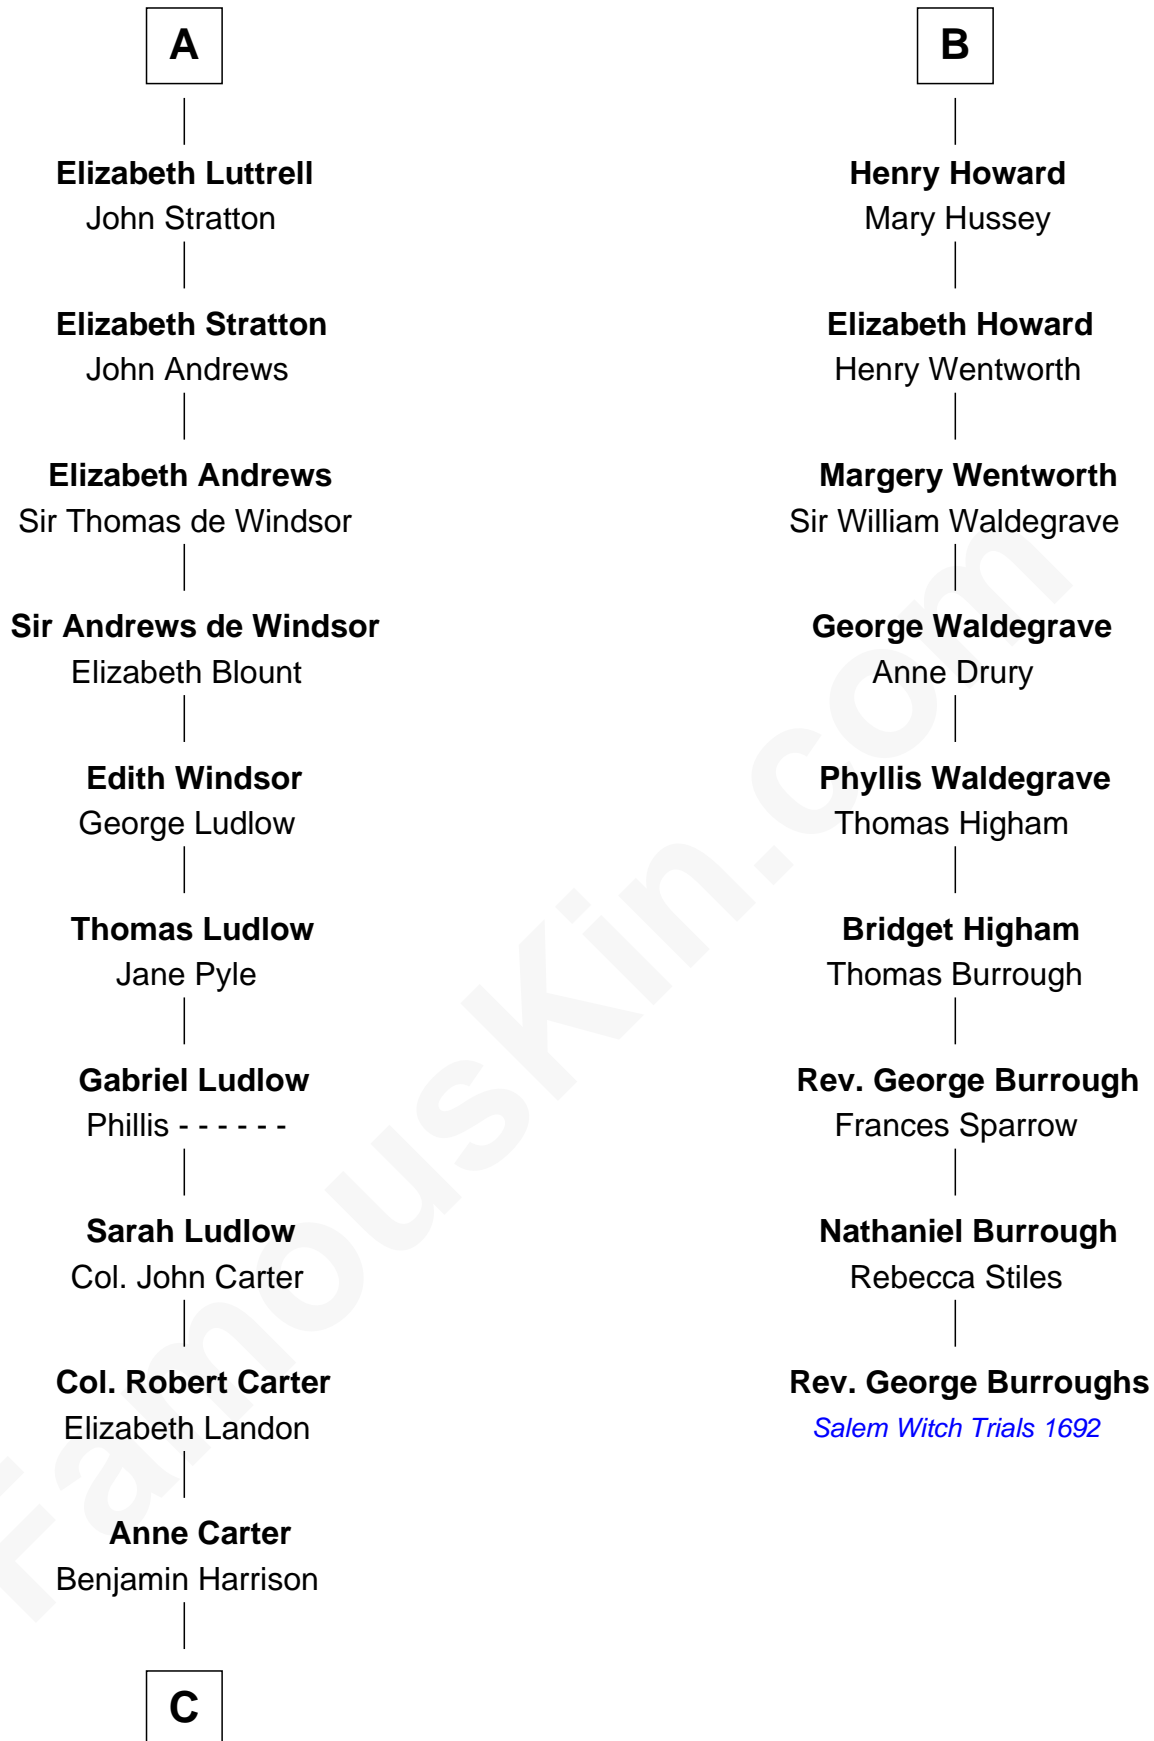

**FamousKin.com**  
**Relationship Chart of**  
**Benjamin Harrison**  
*23rd U.S. President*

**15th cousin 5 times removed of**  
**Rev. George Burroughs**  
*Executed for Witchcraft, Salem 1692*

**C**

—  
**Benjamin Harrison**

Elizabeth Bassett

—  
**Gen. William Henry Harrison**

Anna Tuthill Symmes

—  
**John Scott Harrison**

Elizabeth Ramsey Irwin

—  
**Benjamin Harrison**

*23rd U.S. President*