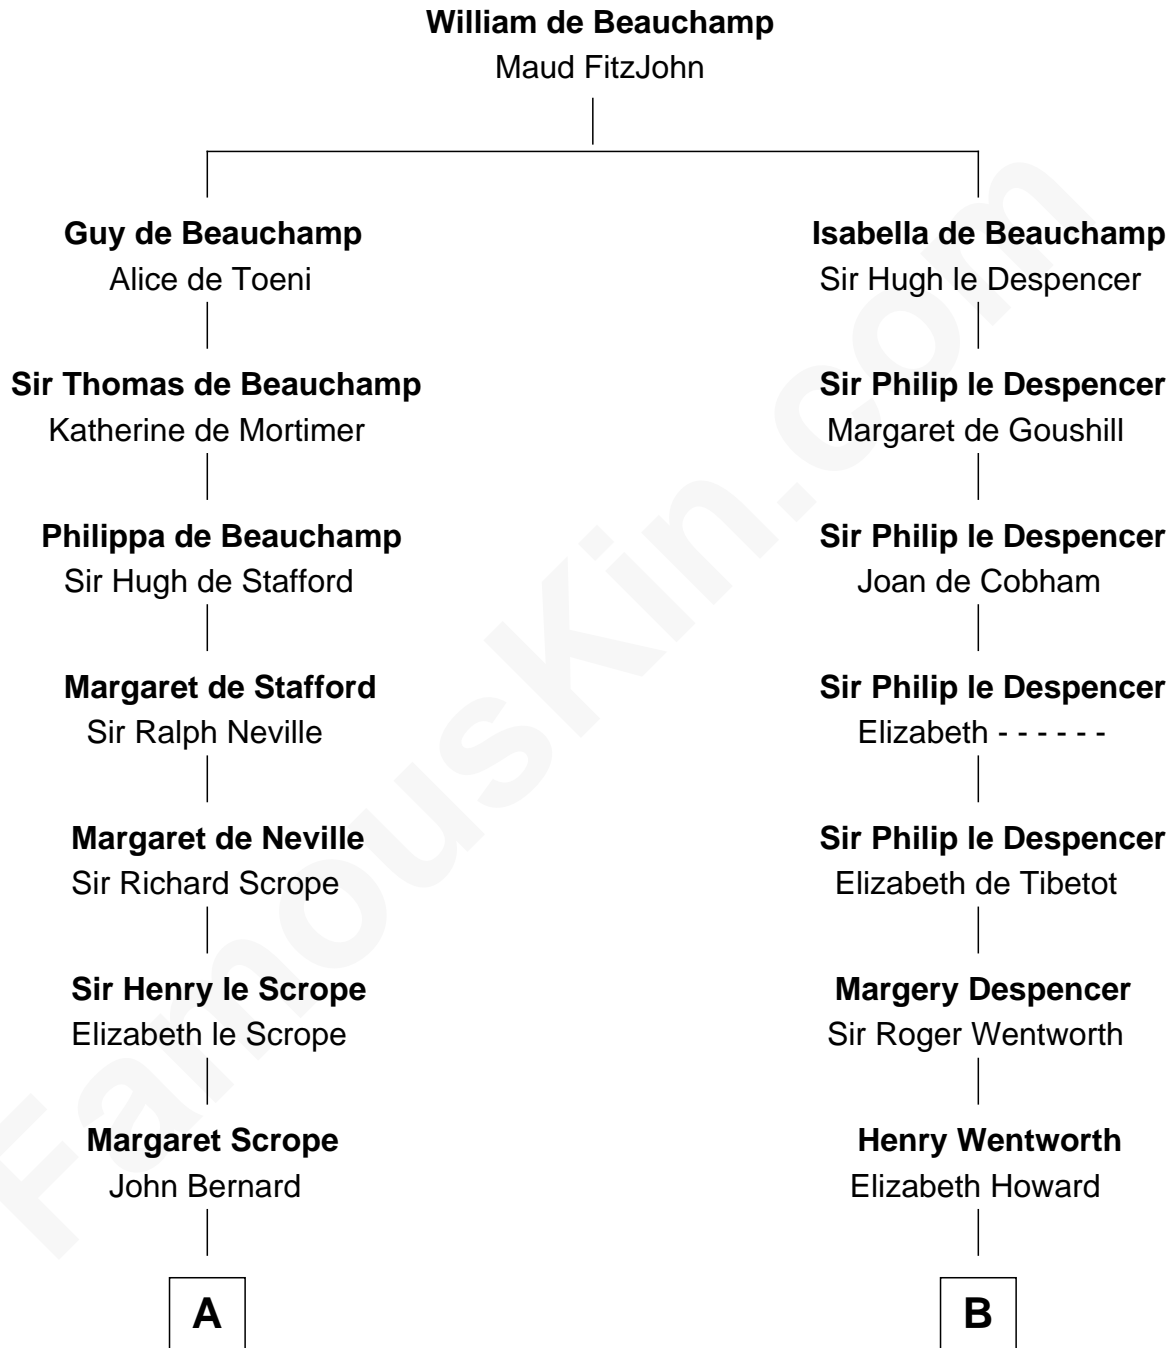

FamousKin.com
Relationship Chart of
Benjamin Harrison
23rd U.S. President

13th cousin 5 times removed of
Rev. George Burroughs
Executed for Witchcraft, Salem 1692

C

—
John Scott Harrison
Elizabeth Ramsey Irwin

—
Benjamin Harrison
23rd U.S. President

FamousKin.com