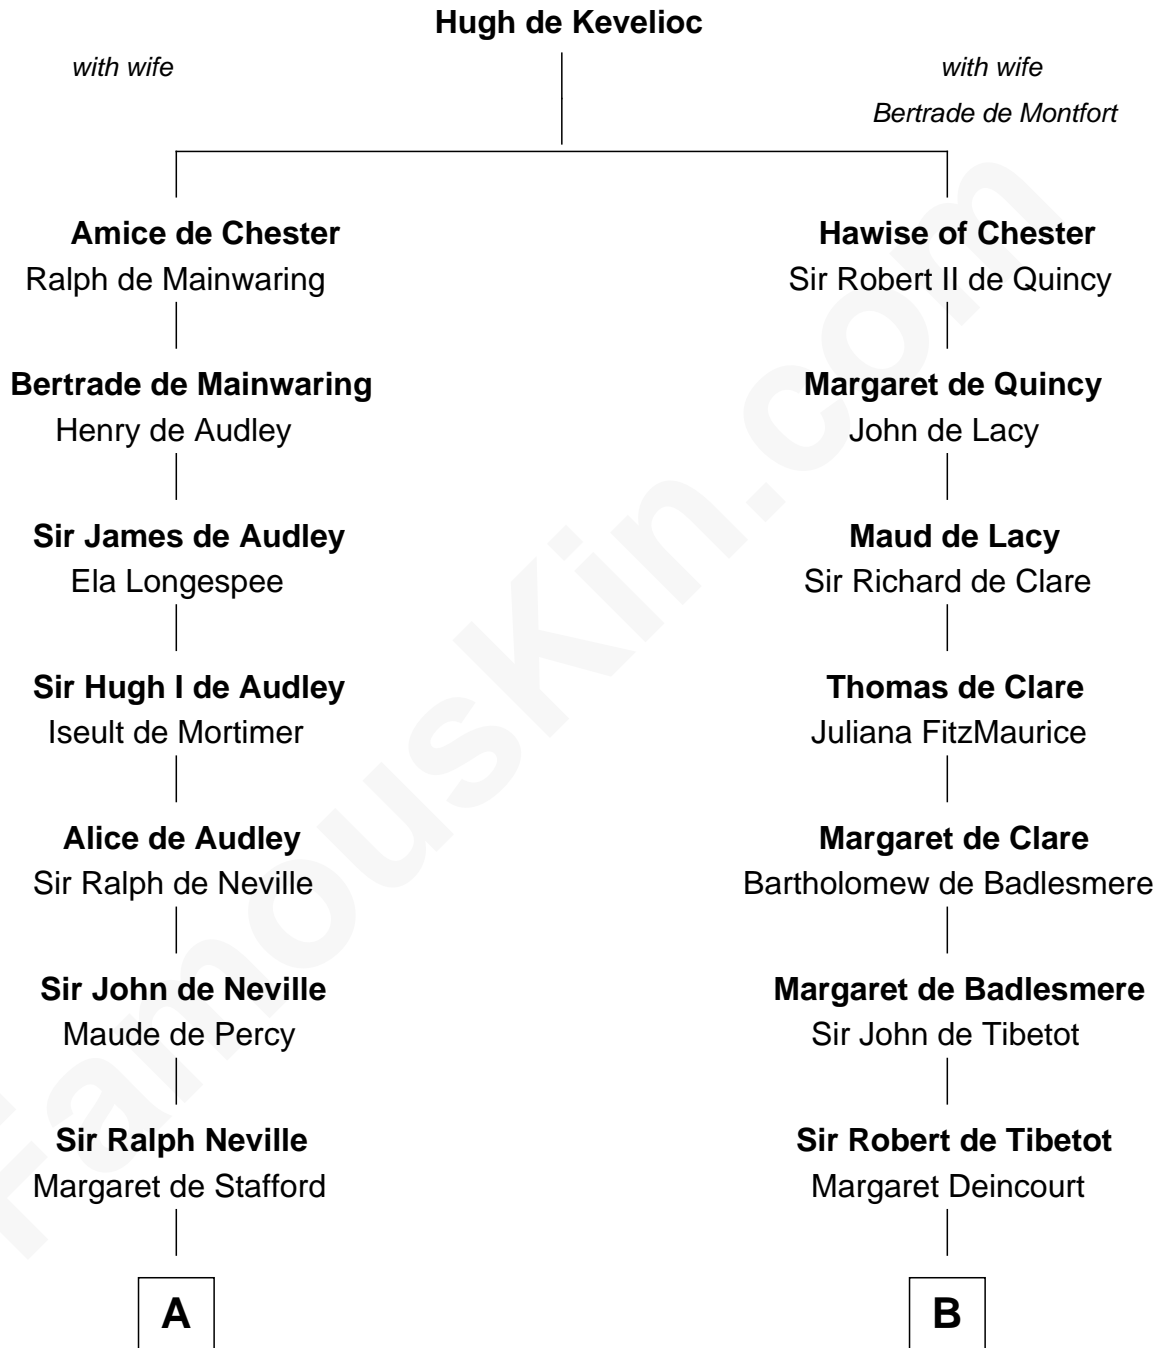

FamousKin.com

Relationship Chart of

Benjamin Harrison
23rd U.S. President

16th cousin 5 times removed of

Rev. George Burroughs
Executed for Witchcraft, Salem 1692

C

—
Benjamin Harrison

Anne Carter

—
Benjamin Harrison

Elizabeth Bassett

—
Gen. William Henry Harrison

Anna Tuthill Symmes

—
John Scott Harrison

Elizabeth Ramsey Irwin

—
Benjamin Harrison

23rd U.S. President