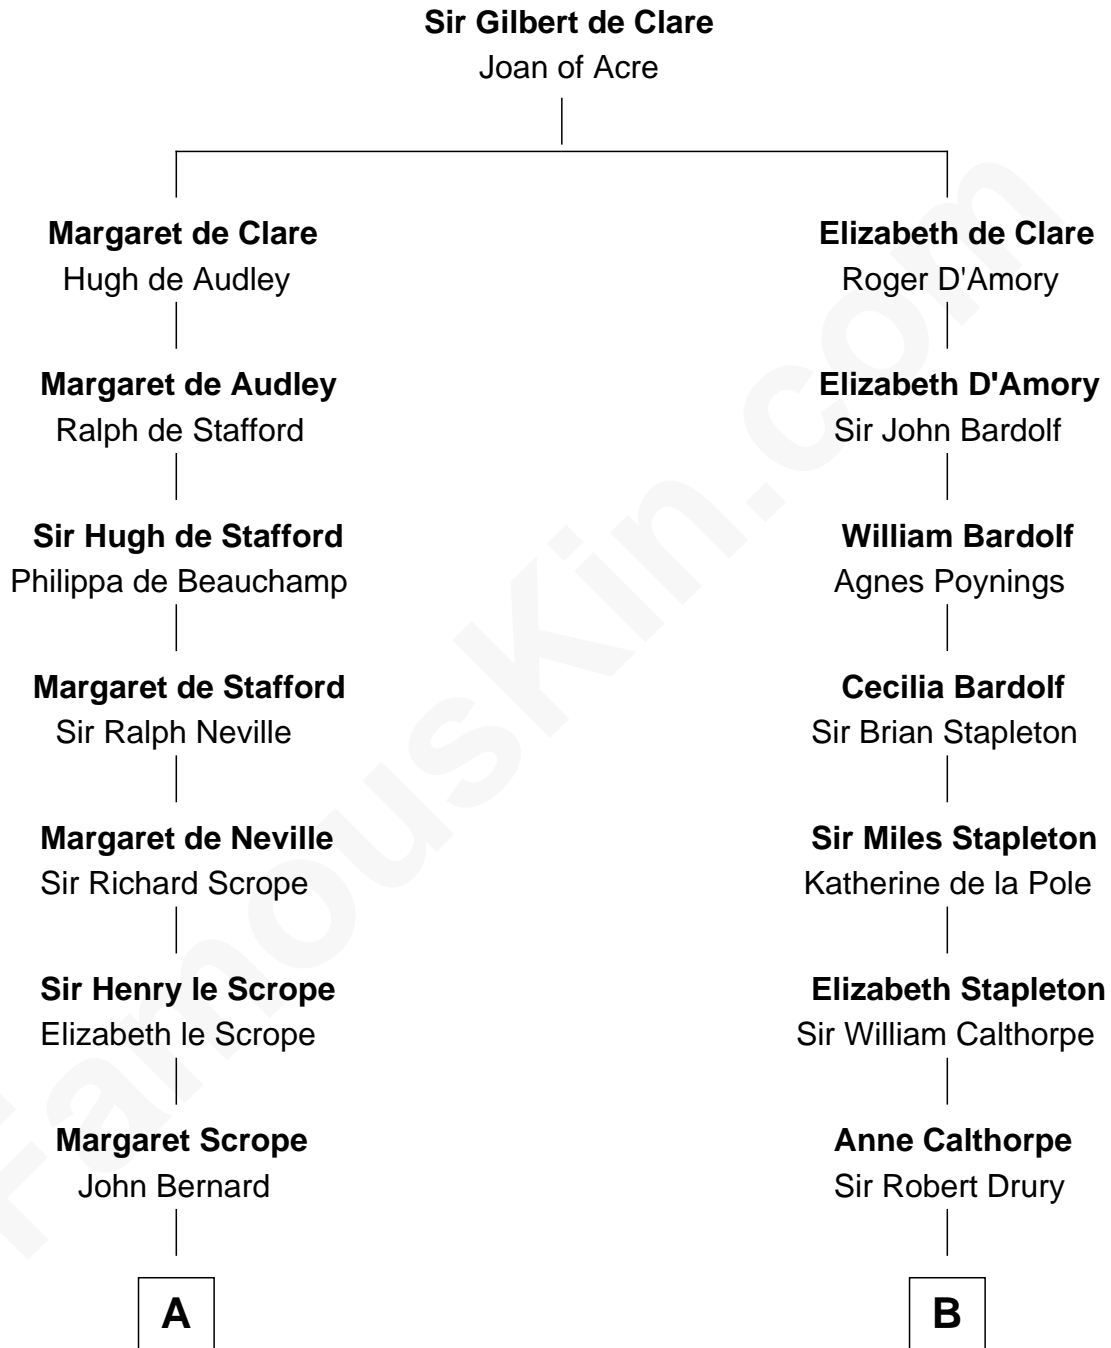

**FamousKin.com**  
**Relationship Chart of**  
**Benjamin Harrison**  
*23rd U.S. President*

**12th cousin 6 times removed of**  
**Rev. George Burroughs**  
*Executed for Witchcraft, Salem 1692*

C

John Scott Harrison  
Elizabeth Ramsey Irwin

Benjamin Harrison  
*23rd U.S. President*

FamousKin.com