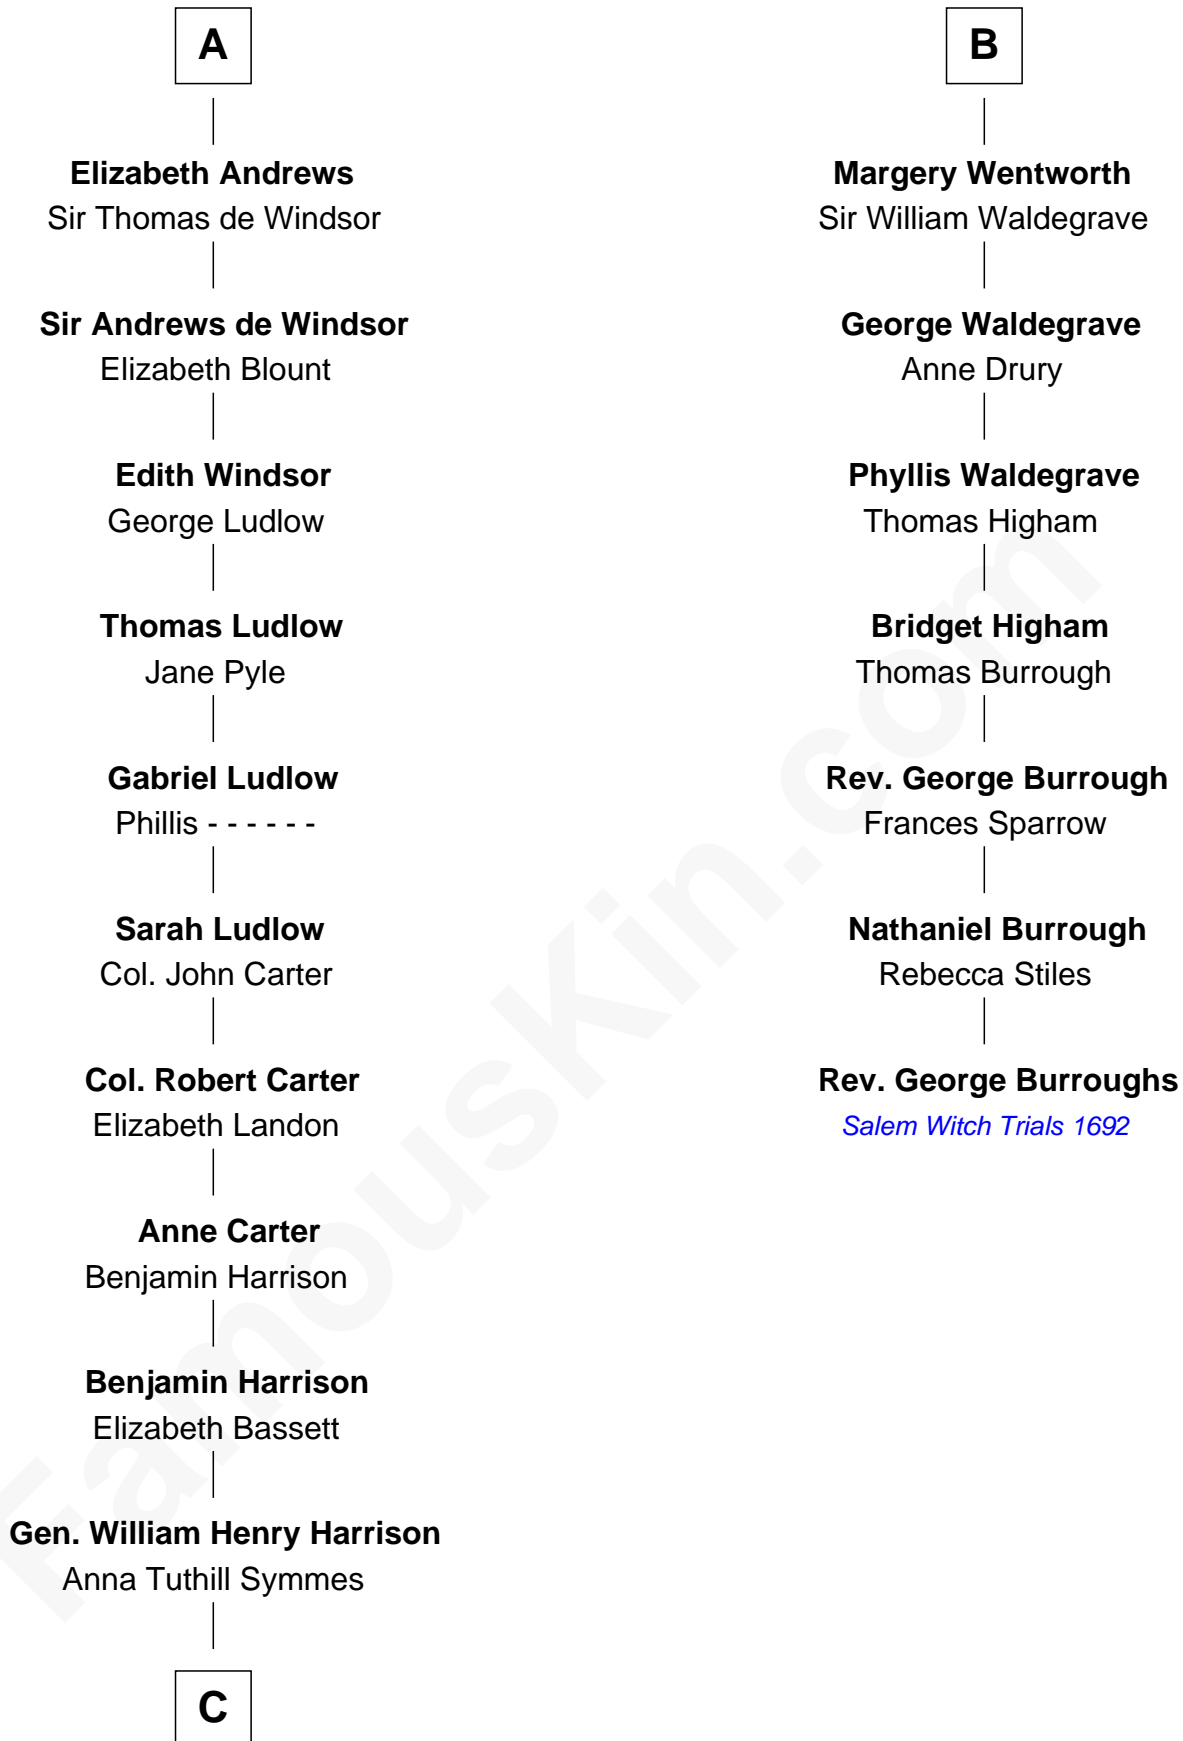

FamousKin.com
Relationship Chart of
Benjamin Harrison
23rd U.S. President

13th cousin 5 times removed of
Rev. George Burroughs
Executed for Witchcraft, Salem 1692

Sir Hugh le Despencer
 Aveline Basset

Eleanor le Despencer
 Sir Hugh de Courtenay

Sir Hugh de Courtenay
 Agnes de St. John

Sir Hugh de Courtnay
 Margaret de Bohun

Elizabeth de Courtnay
 Sir Andrew Luttrell

Sir Hugh Luttrell
 Catherine de Beaumont

Elizabeth Luttrell
 John Stratton

Elizabeth Stratton
 John Andrews

A

Sir Hugh le Despencer
 Isabella de Beauchamp

Sir Philip le Despencer
 Margaret de Goushill

Sir Philip le Despencer
 Joan de Cobham

Sir Philip le Despencer
 Elizabeth - - - - -

Sir Philip le Despencer
 Elizabeth de Tibetot

Margery Despencer
 Sir Roger Wentworth

Henry Wentworth
 Elizabeth Howard

B

C

John Scott Harrison
Elizabeth Ramsey Irwin

Benjamin Harrison
23rd U.S. President

FamousKin.com