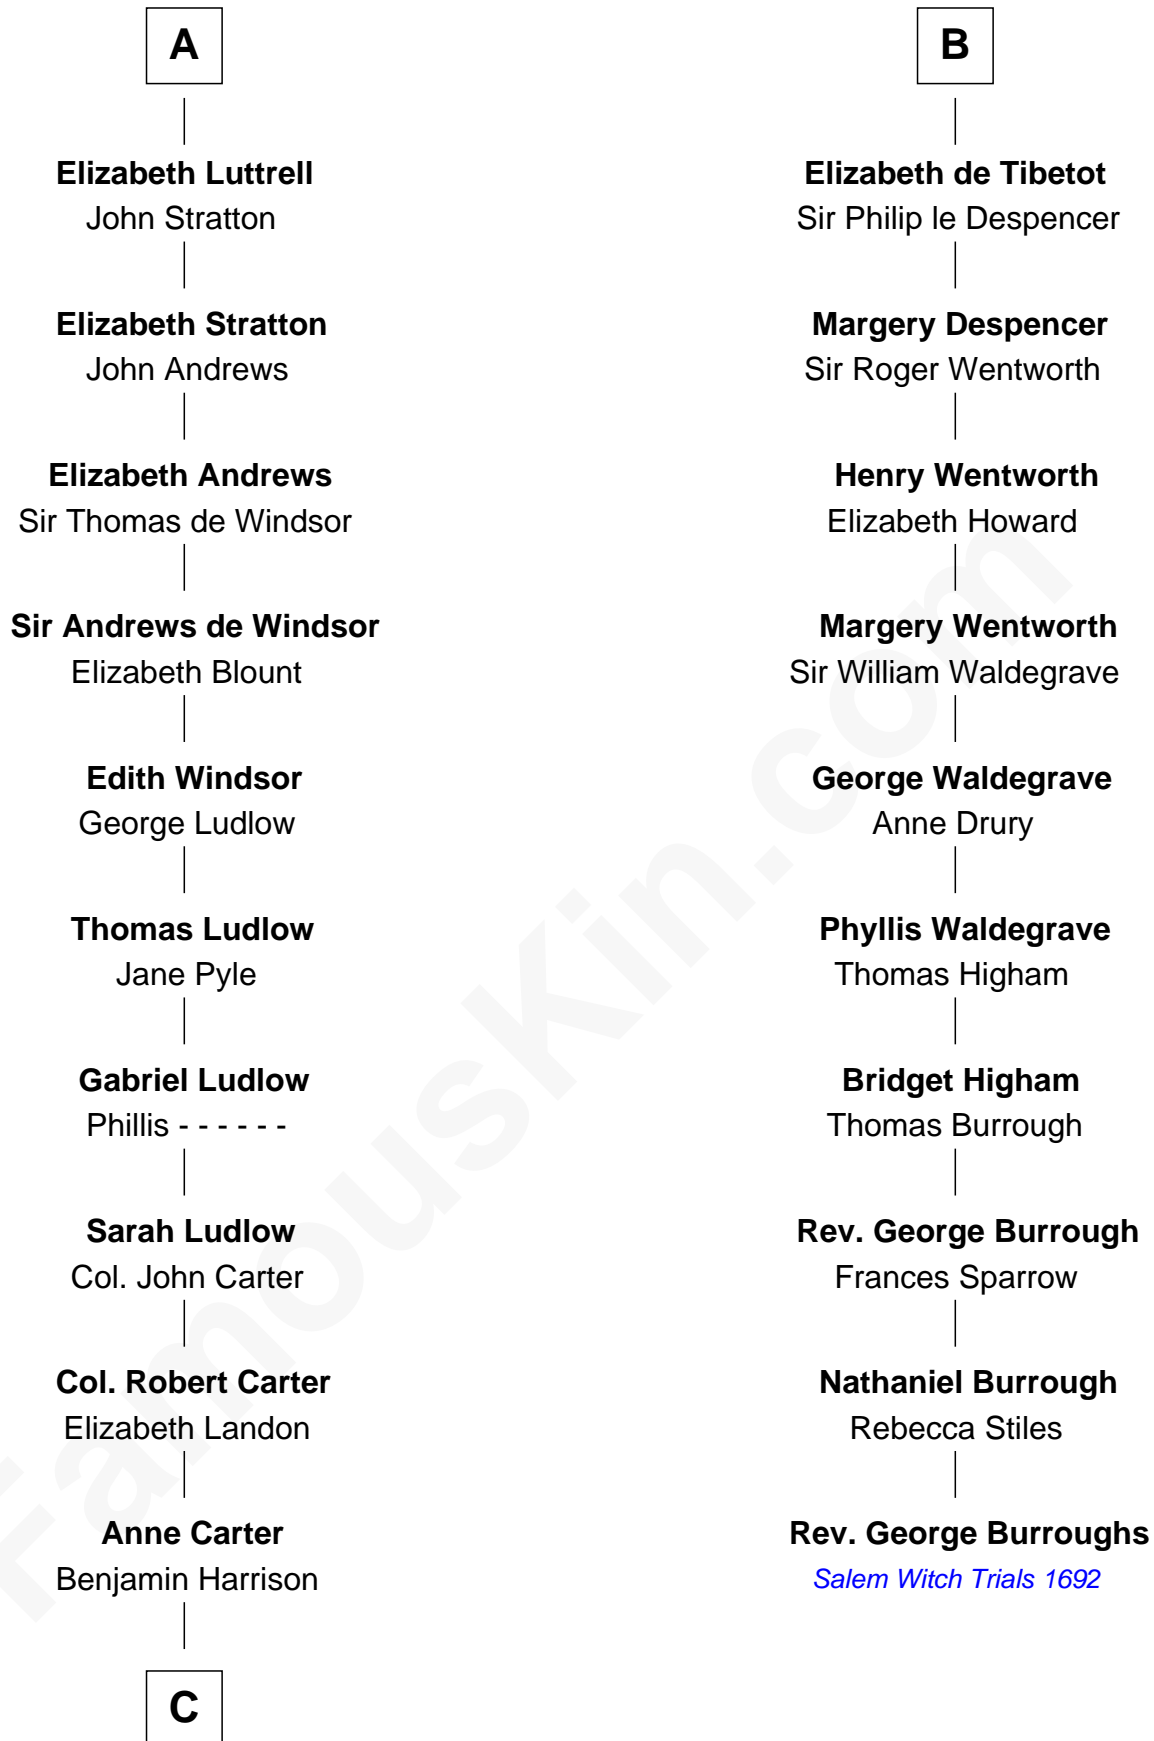

FamousKin.com
Relationship Chart of
Benjamin Harrison
23rd U.S. President

16th cousin 4 times removed of
Rev. George Burroughs
Executed for Witchcraft, Salem 1692

C

—
Benjamin Harrison

Elizabeth Bassett

—
Gen. William Henry Harrison

Anna Tuthill Symmes

—
John Scott Harrison

Elizabeth Ramsey Irwin

—
Benjamin Harrison

23rd U.S. President

FamousKin.com