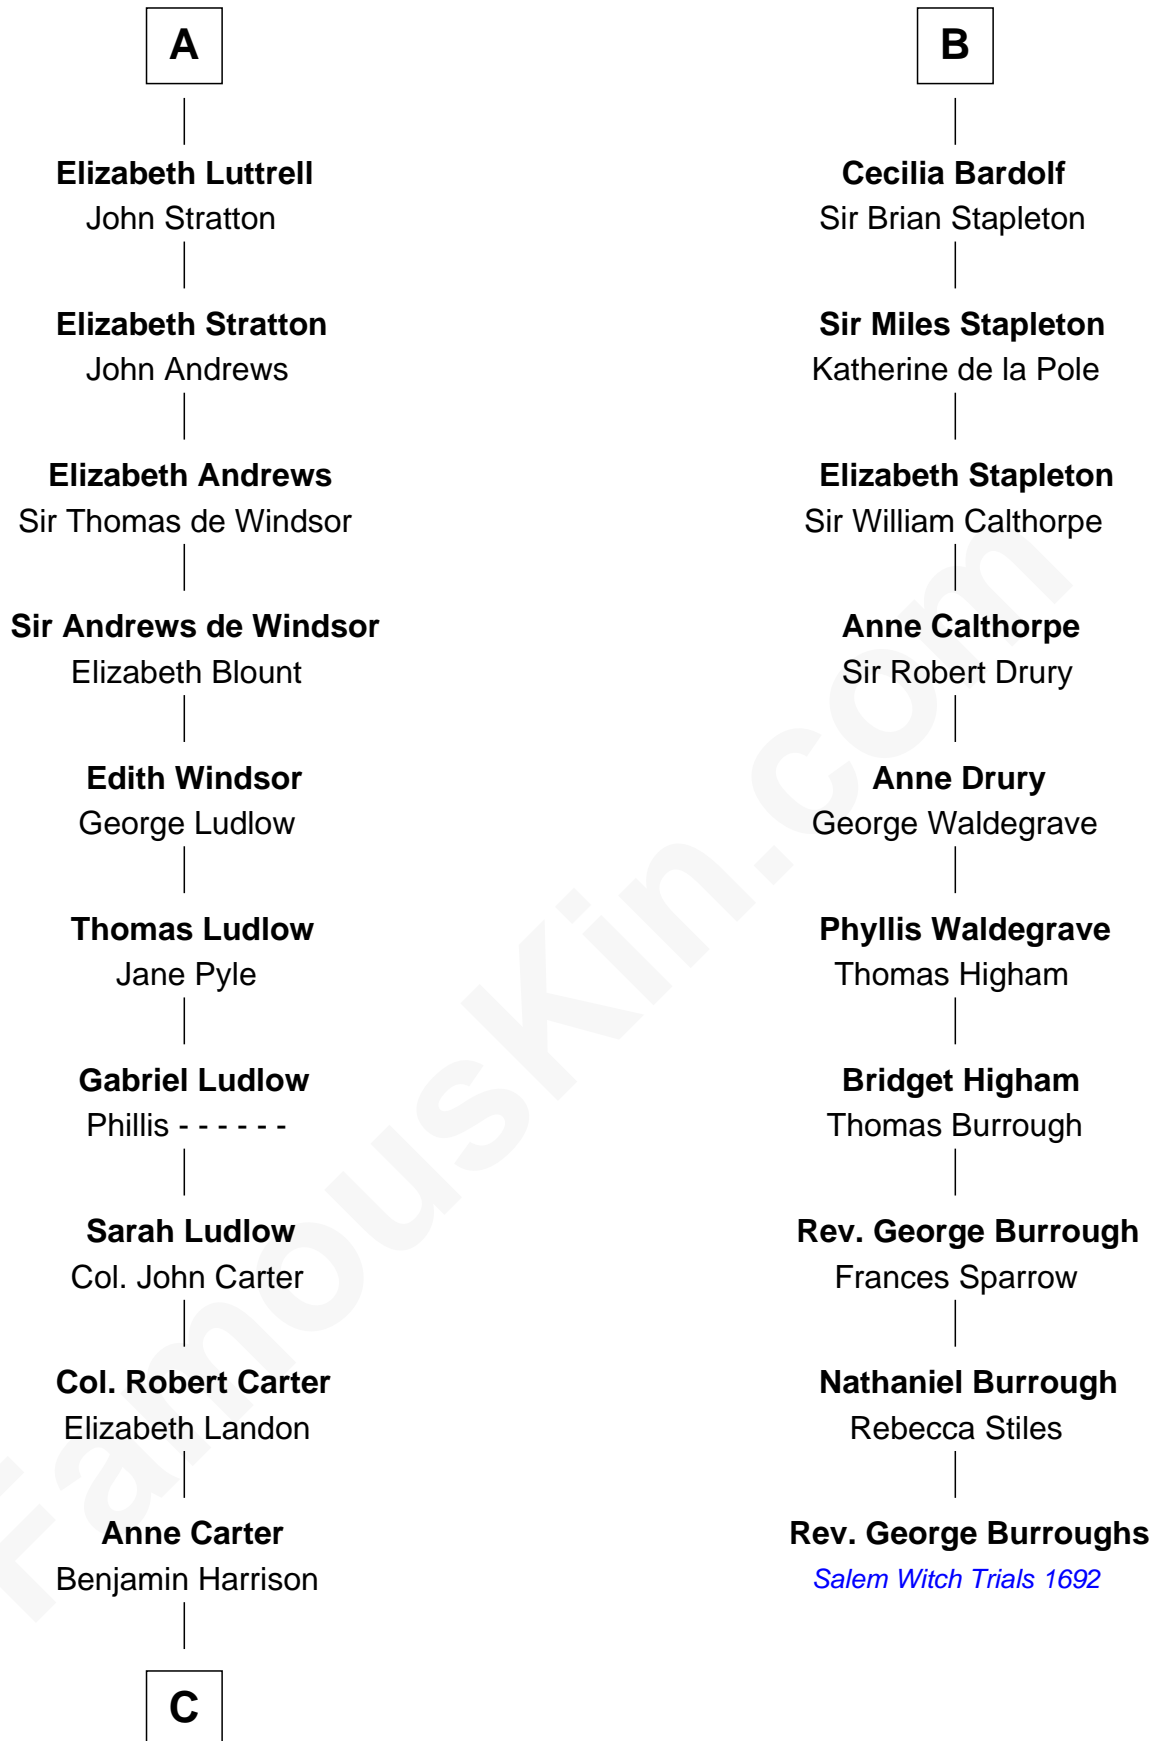

FamousKin.com
Relationship Chart of
Benjamin Harrison
23rd U.S. President

16th cousin 4 times removed of
Rev. George Burroughs
Executed for Witchcraft, Salem 1692

C

—
Benjamin Harrison

Elizabeth Bassett

—
Gen. William Henry Harrison

Anna Tuthill Symmes

—
John Scott Harrison

Elizabeth Ramsey Irwin

—
Benjamin Harrison

23rd U.S. President

FamousKin.com