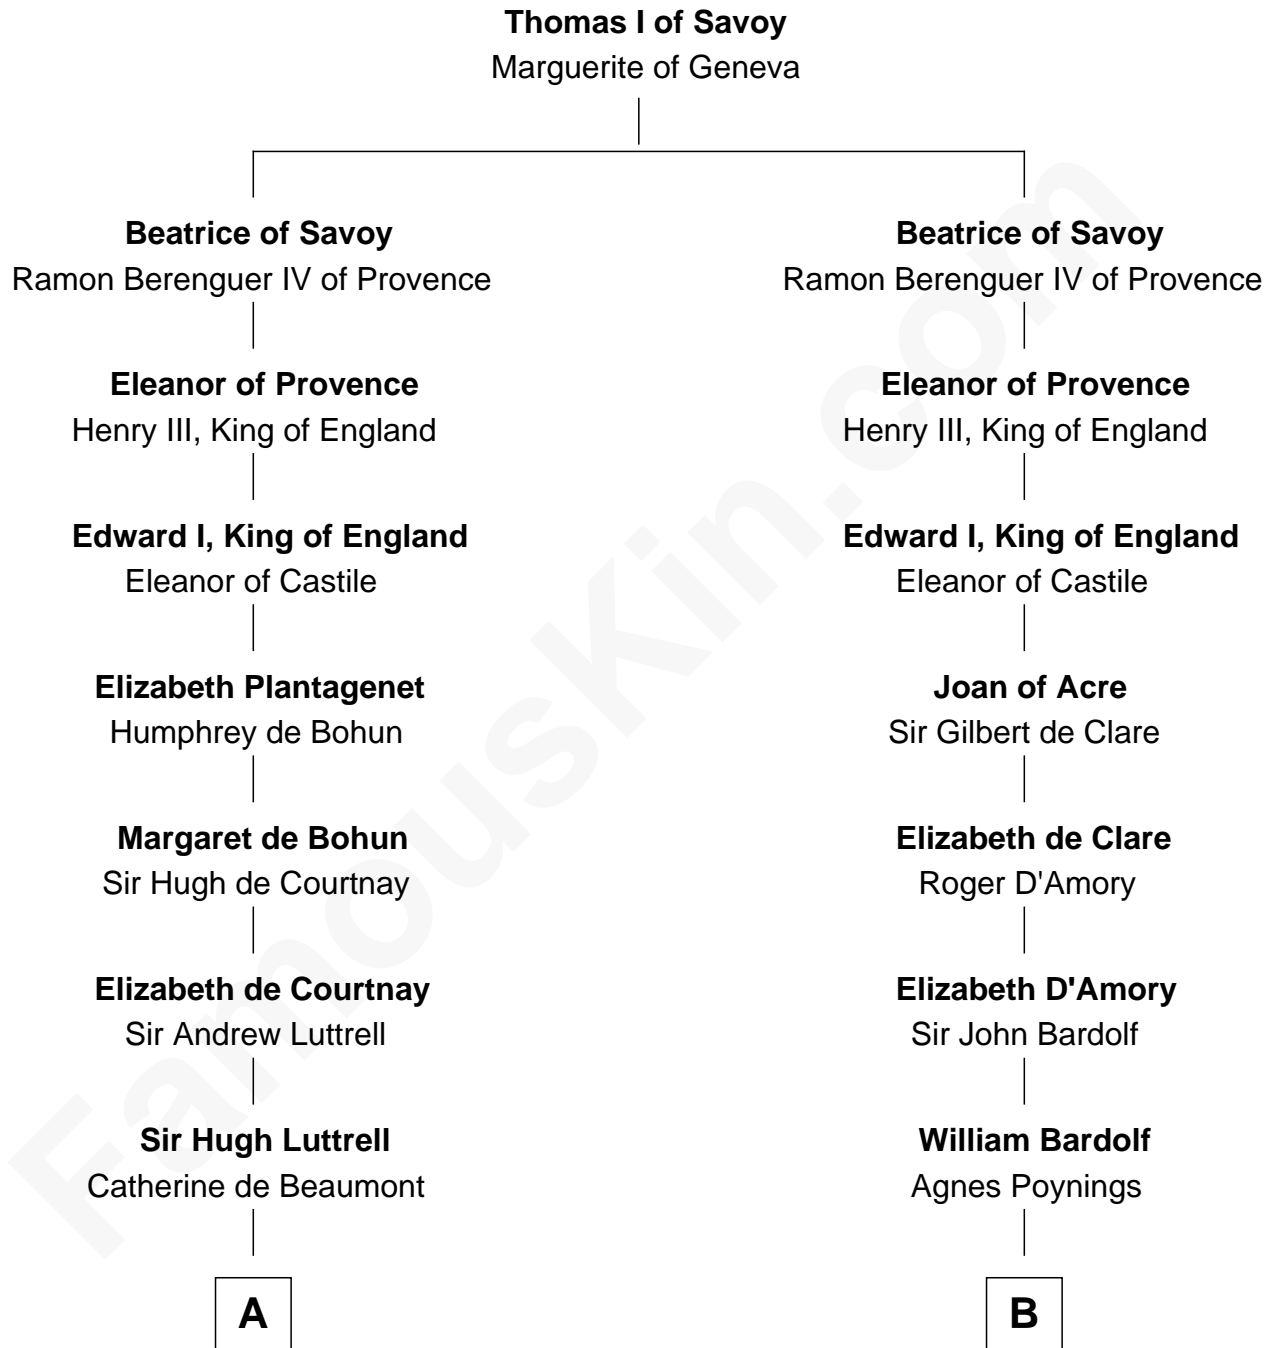

FamousKin.com
Relationship Chart of
Benjamin Harrison
23rd U.S. President

16th cousin 4 times removed of
Rev. George Burroughs
Executed for Witchcraft, Salem 1692

C

—
Benjamin Harrison

Elizabeth Bassett

—
Gen. William Henry Harrison

Anna Tuthill Symmes

—
John Scott Harrison

Elizabeth Ramsey Irwin

—
Benjamin Harrison

23rd U.S. President

FamousKin.com