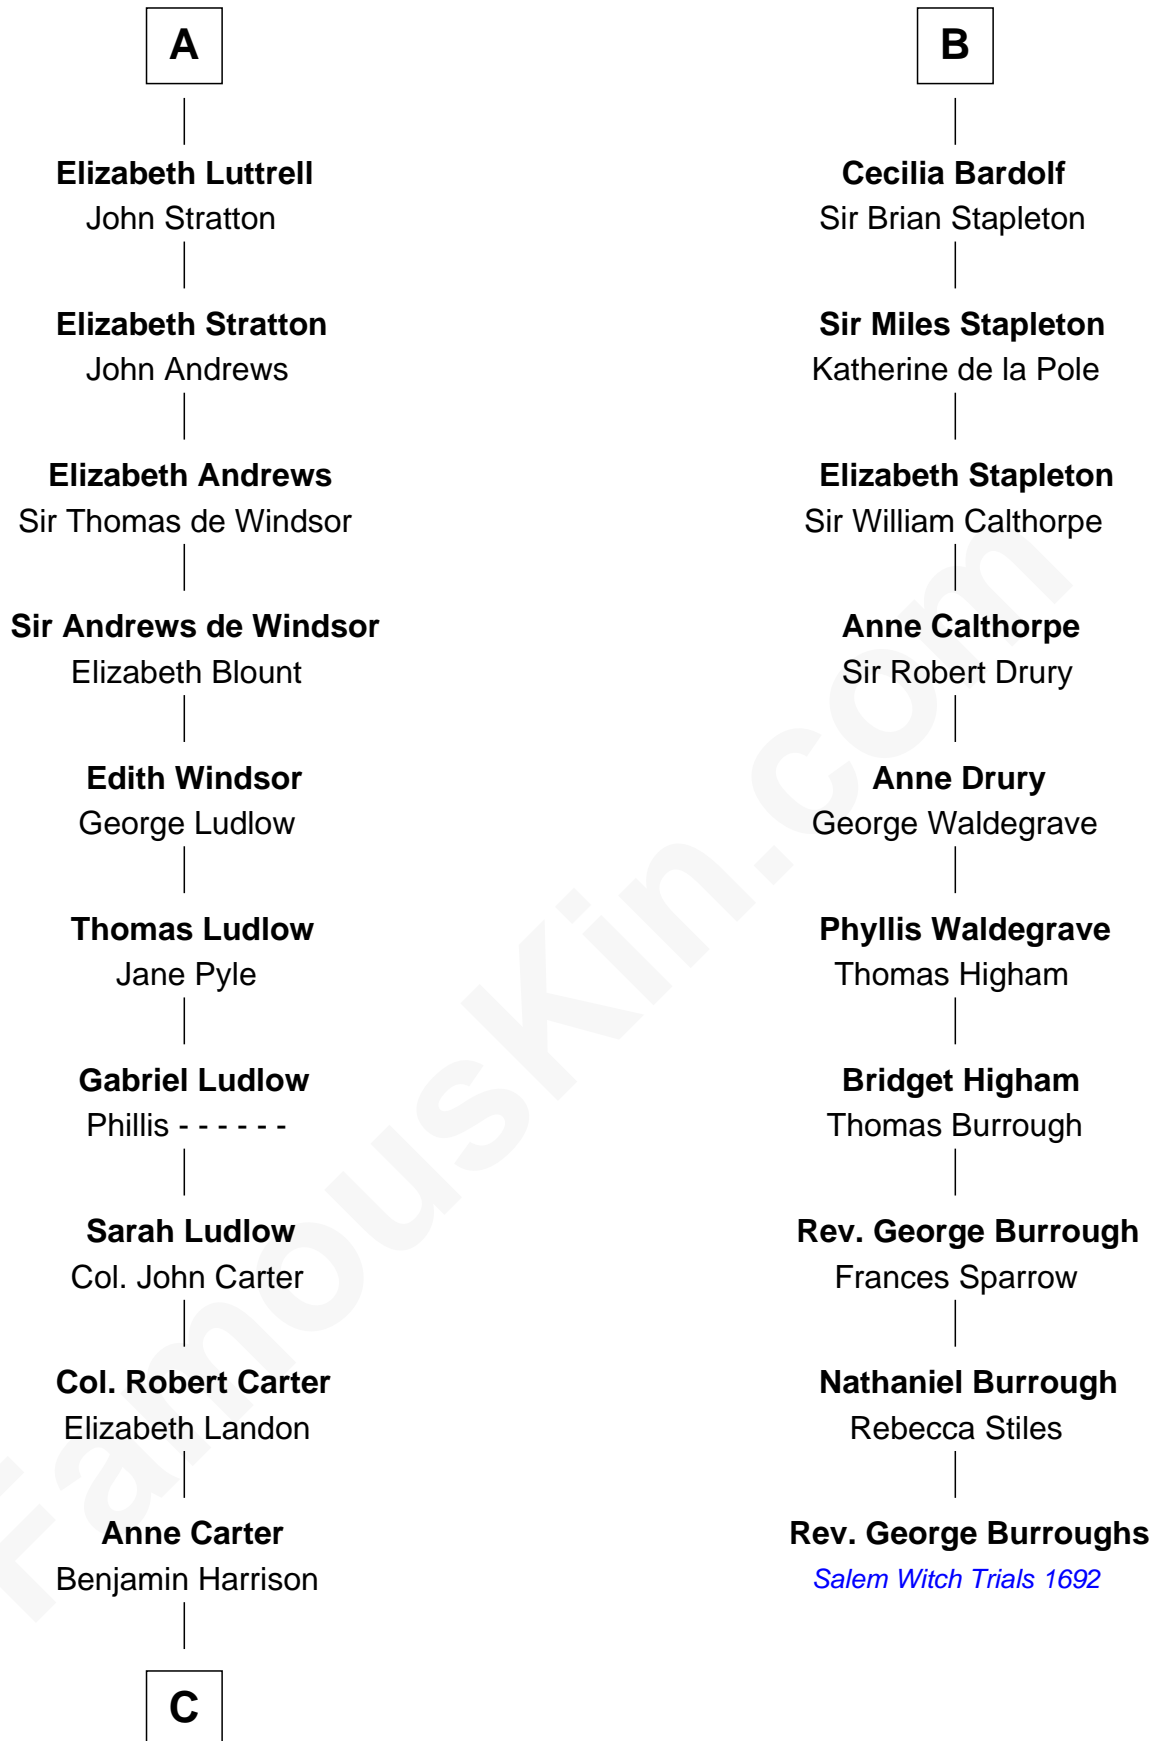

**FamousKin.com**  
**Relationship Chart of**  
**Benjamin Harrison**  
*23rd U.S. President*

**16th cousin 4 times removed of**  
**Rev. George Burroughs**  
*Executed for Witchcraft, Salem 1692*

**C**

**Benjamin Harrison**

Elizabeth Bassett

**Gen. William Henry Harrison**

Anna Tuthill Symmes

**John Scott Harrison**

Elizabeth Ramsey Irwin

**Benjamin Harrison**

*23rd U.S. President*