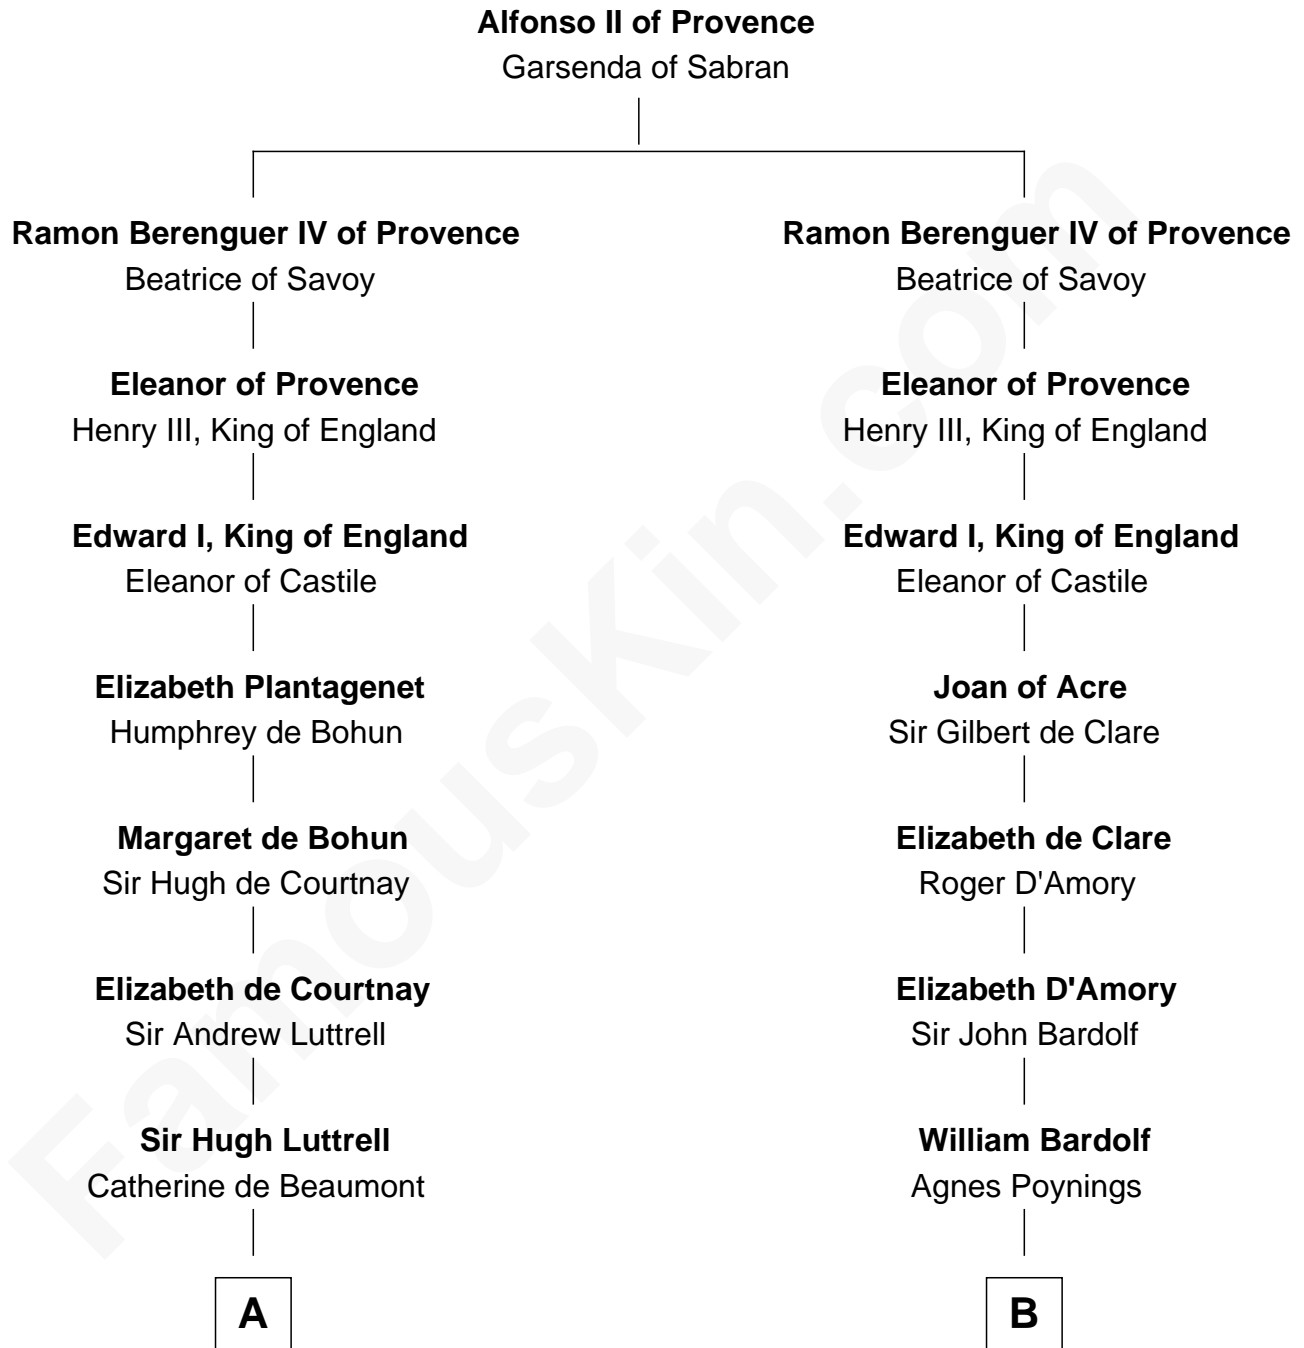

**FamousKin.com**  
**Relationship Chart of**  
**Benjamin Harrison**  
*23rd U.S. President*

**16th cousin 4 times removed of**  
**Rev. George Burroughs**  
*Executed for Witchcraft, Salem 1692*

**C**

**Benjamin Harrison**

Elizabeth Bassett

**Gen. William Henry Harrison**

Anna Tuthill Symmes

**John Scott Harrison**

Elizabeth Ramsey Irwin

**Benjamin Harrison**

*23rd U.S. President*