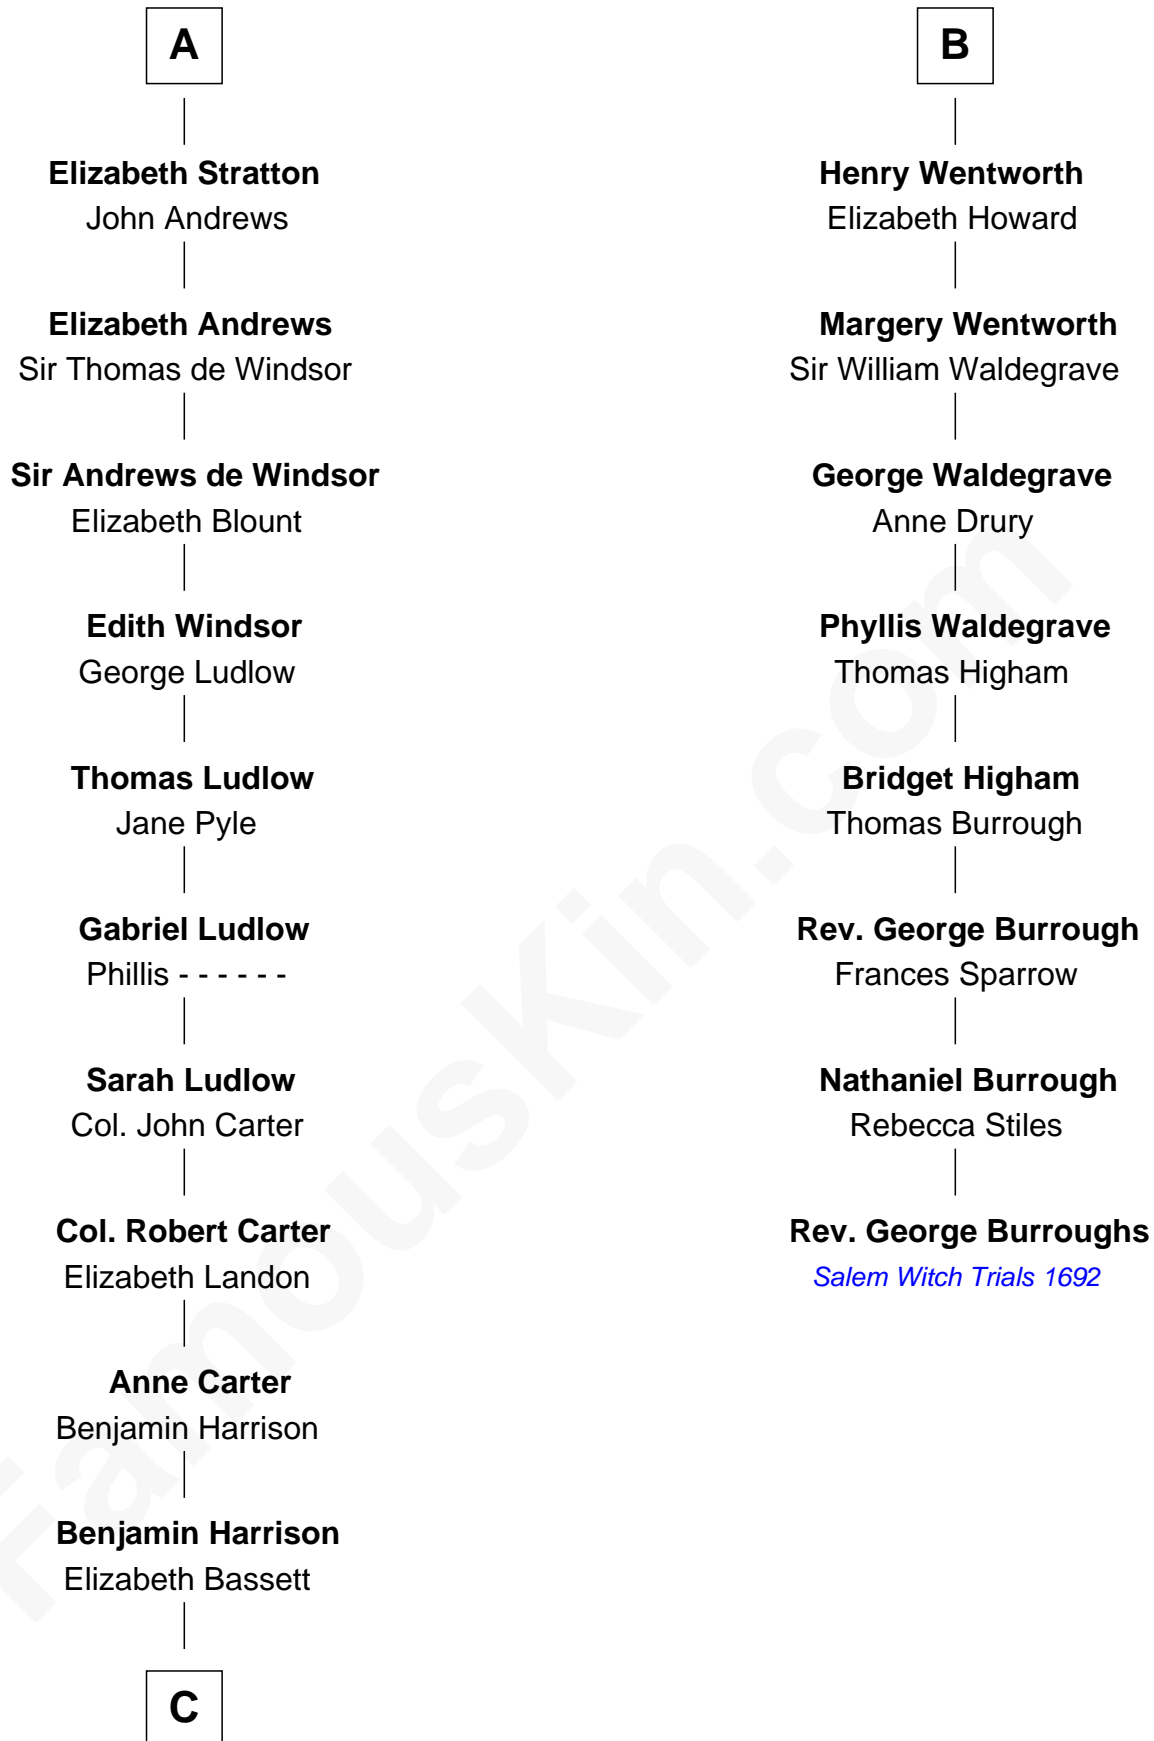

FamousKin.com
Relationship Chart of
Benjamin Harrison
23rd U.S. President

14th cousin 5 times removed of

Rev. George Burroughs
Executed for Witchcraft, Salem 1692

C

—
Gen. William Henry Harrison

Anna Tuthill Symmes

—
John Scott Harrison

Elizabeth Ramsey Irwin

—
Benjamin Harrison

23rd U.S. President

FamousKin.com