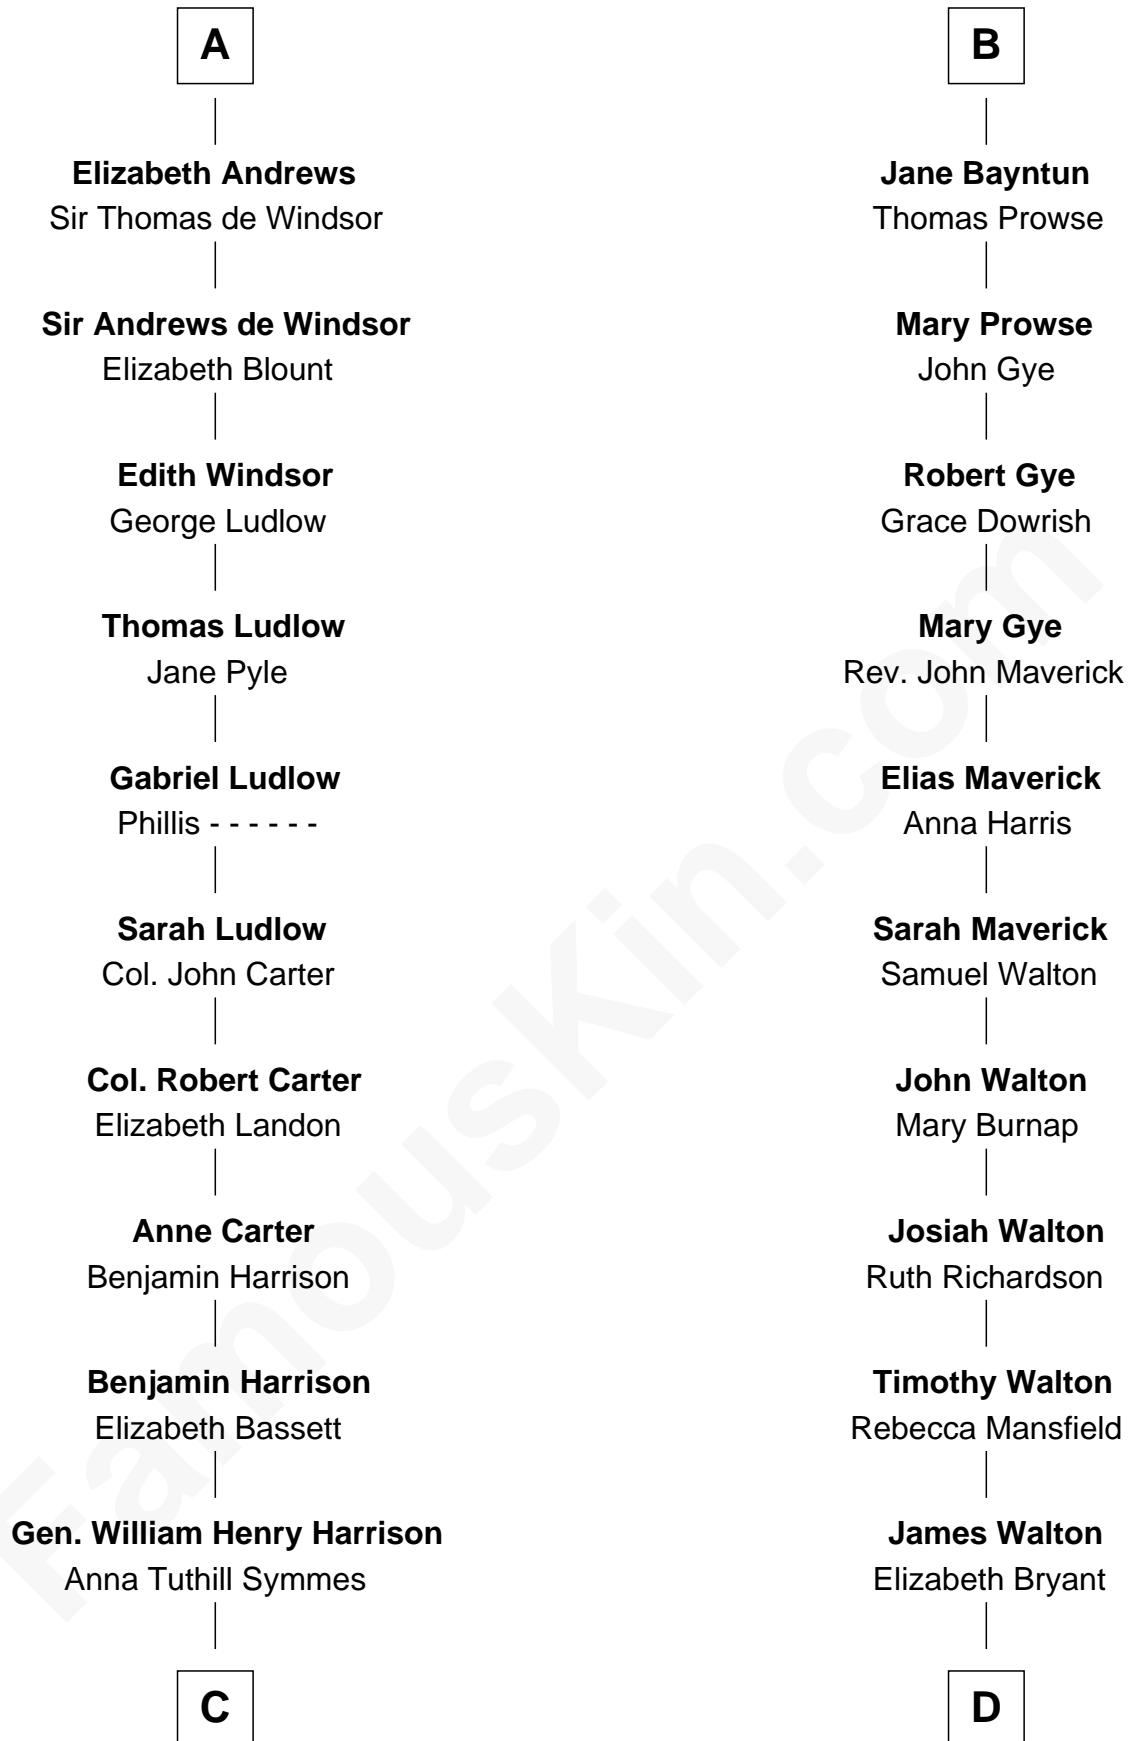

FamousKin.com
Relationship Chart of
Benjamin Harrison
23rd U.S. President

18th cousin 3 times removed of

A. Bartlett Giamatti
Major League Baseball Commissioner

C

John Scott Harrison
Elizabeth Ramsey Irwin

Benjamin Harrison
23rd U.S. President

D

Daniel G. Walton
Elizabeth Jeanette Aborn

Arthur Gould Walton
Mary Ellen Bartlett

Bartlett Walton
Helen Buffum Davidson

Mary Claybaugh Walton
Valentine John Giamatti