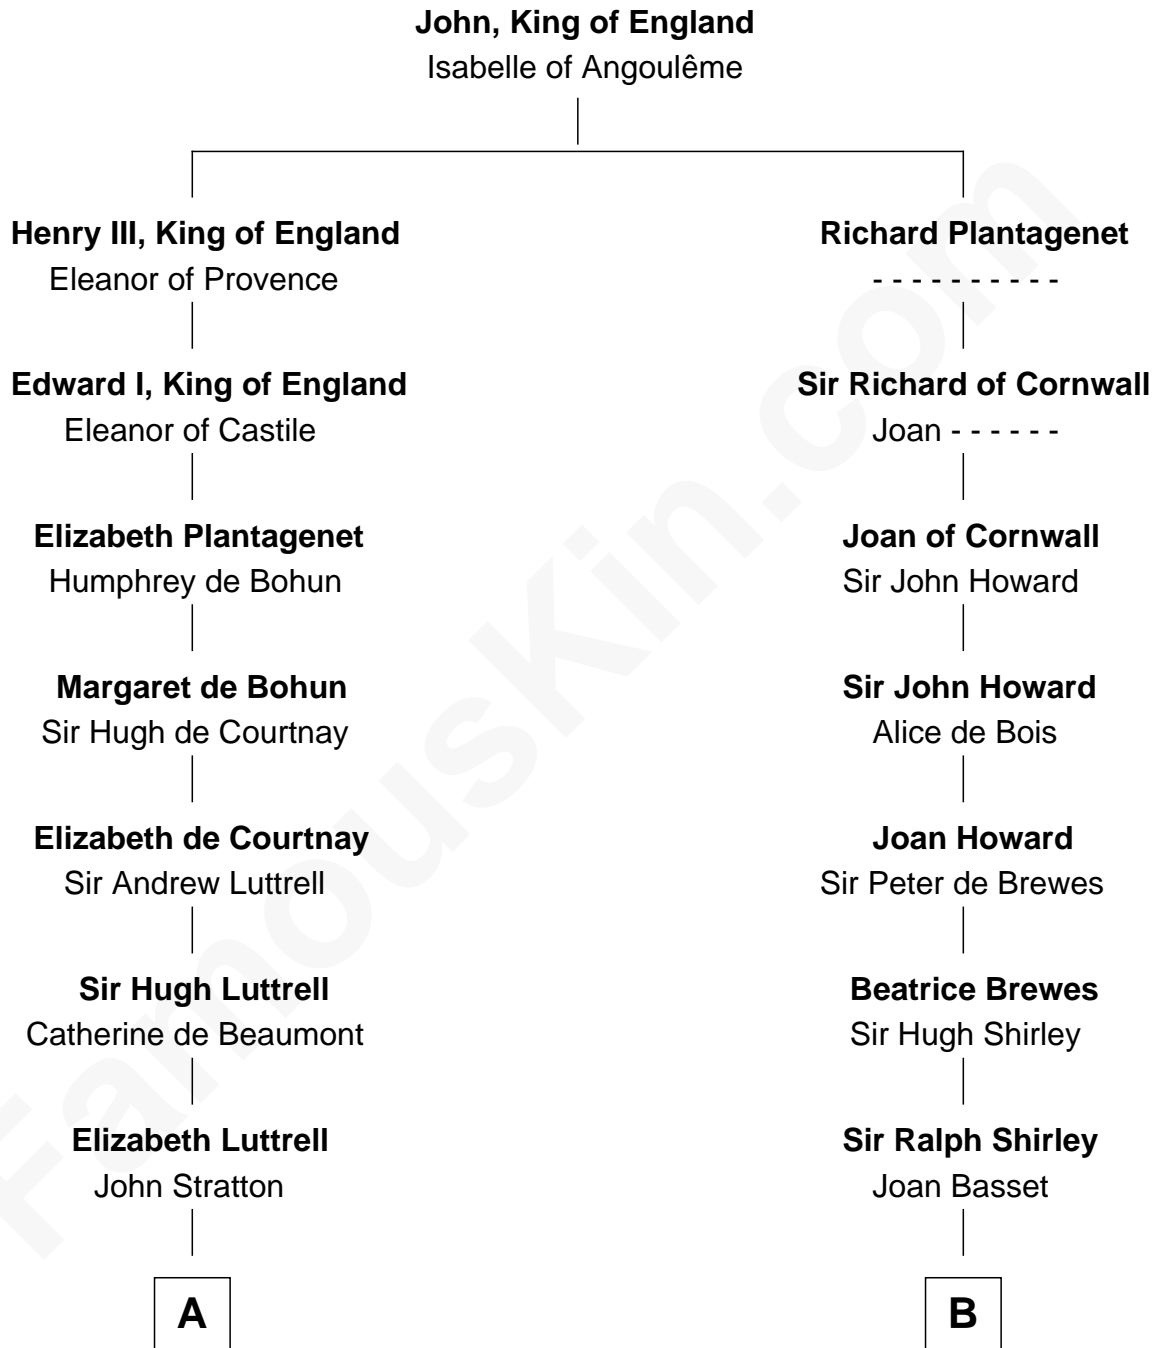

FamousKin.com
Relationship Chart of
Benjamin Harrison
23rd U.S. President

19th cousin 2 times removed of
William Henry Moore
Co-Founder, U.S. Steel and Nabisco

C

Gen. William Henry Harrison

Anna Tuthill Symmes

John Scott Harrison

Elizabeth Ramsey Irwin

Benjamin Harrison

23rd U.S. President

D

Sarah Browne

George Beckwith

George Beckwith

Rachel Marsh

George Beckwith

Mary Bradley

Rachael Arvilla Beckwith

Nathaniel Ford Moore

William Henry Moore

Co-Founder, U.S. Steel and Nabisco