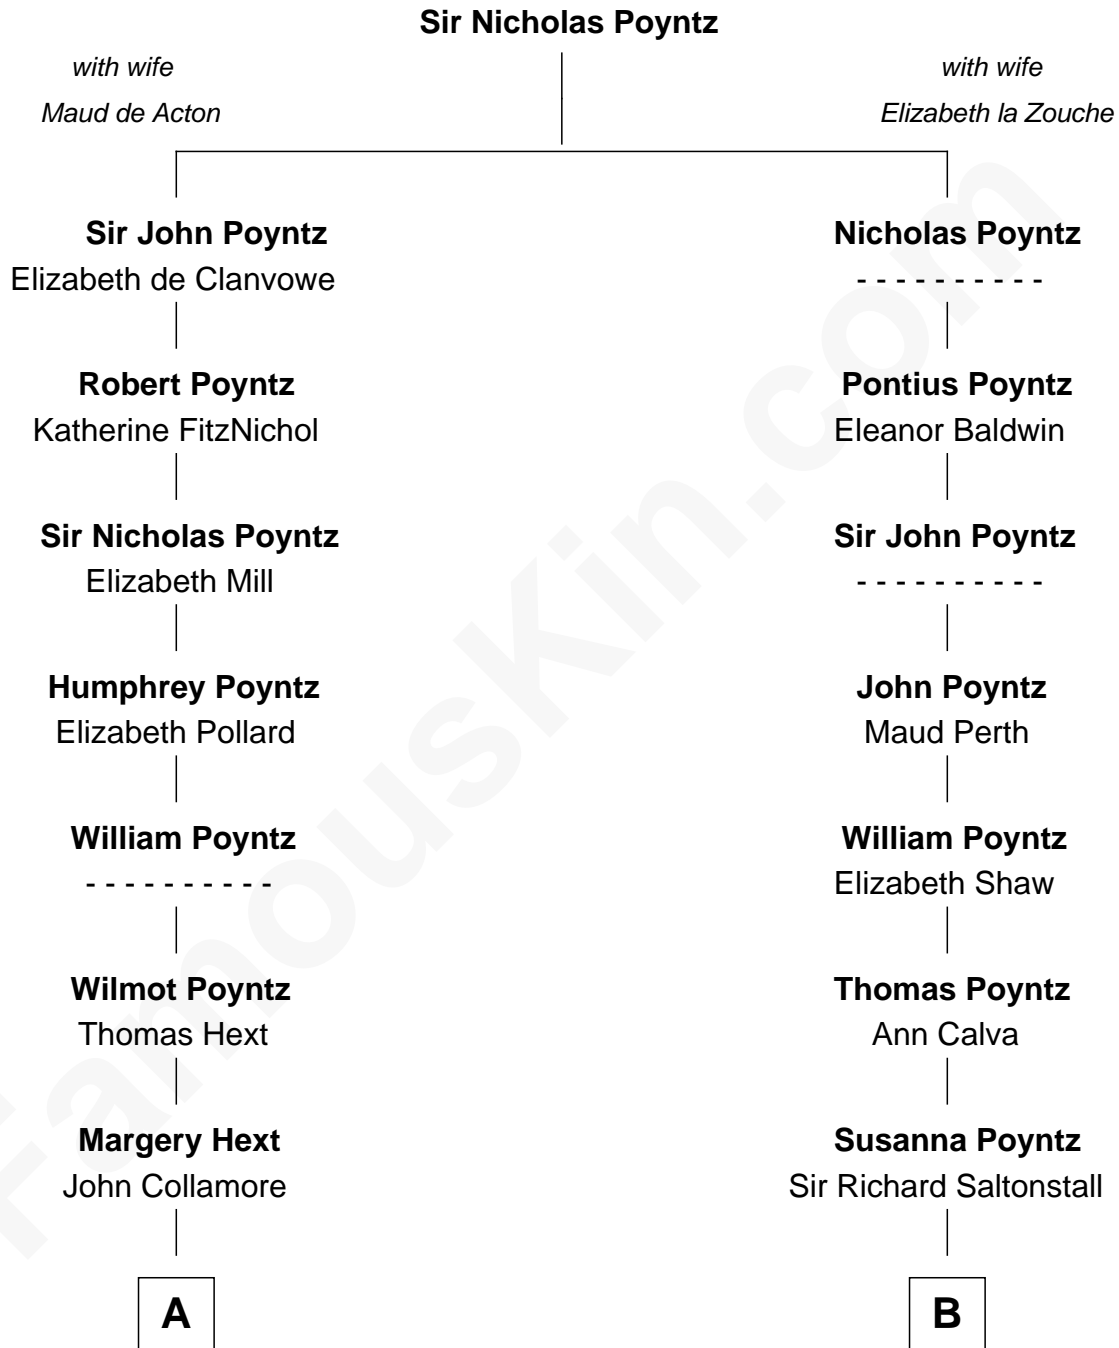

FamousKin.com
Relationship Chart of
Benjamin Harrison
23rd U.S. President

16th cousin 3 times removed of
Truman Capote
Author of In Cold Blood

C

Mabel Knox
Archulus Persons

Archulus Persons
Lillie May Faulk