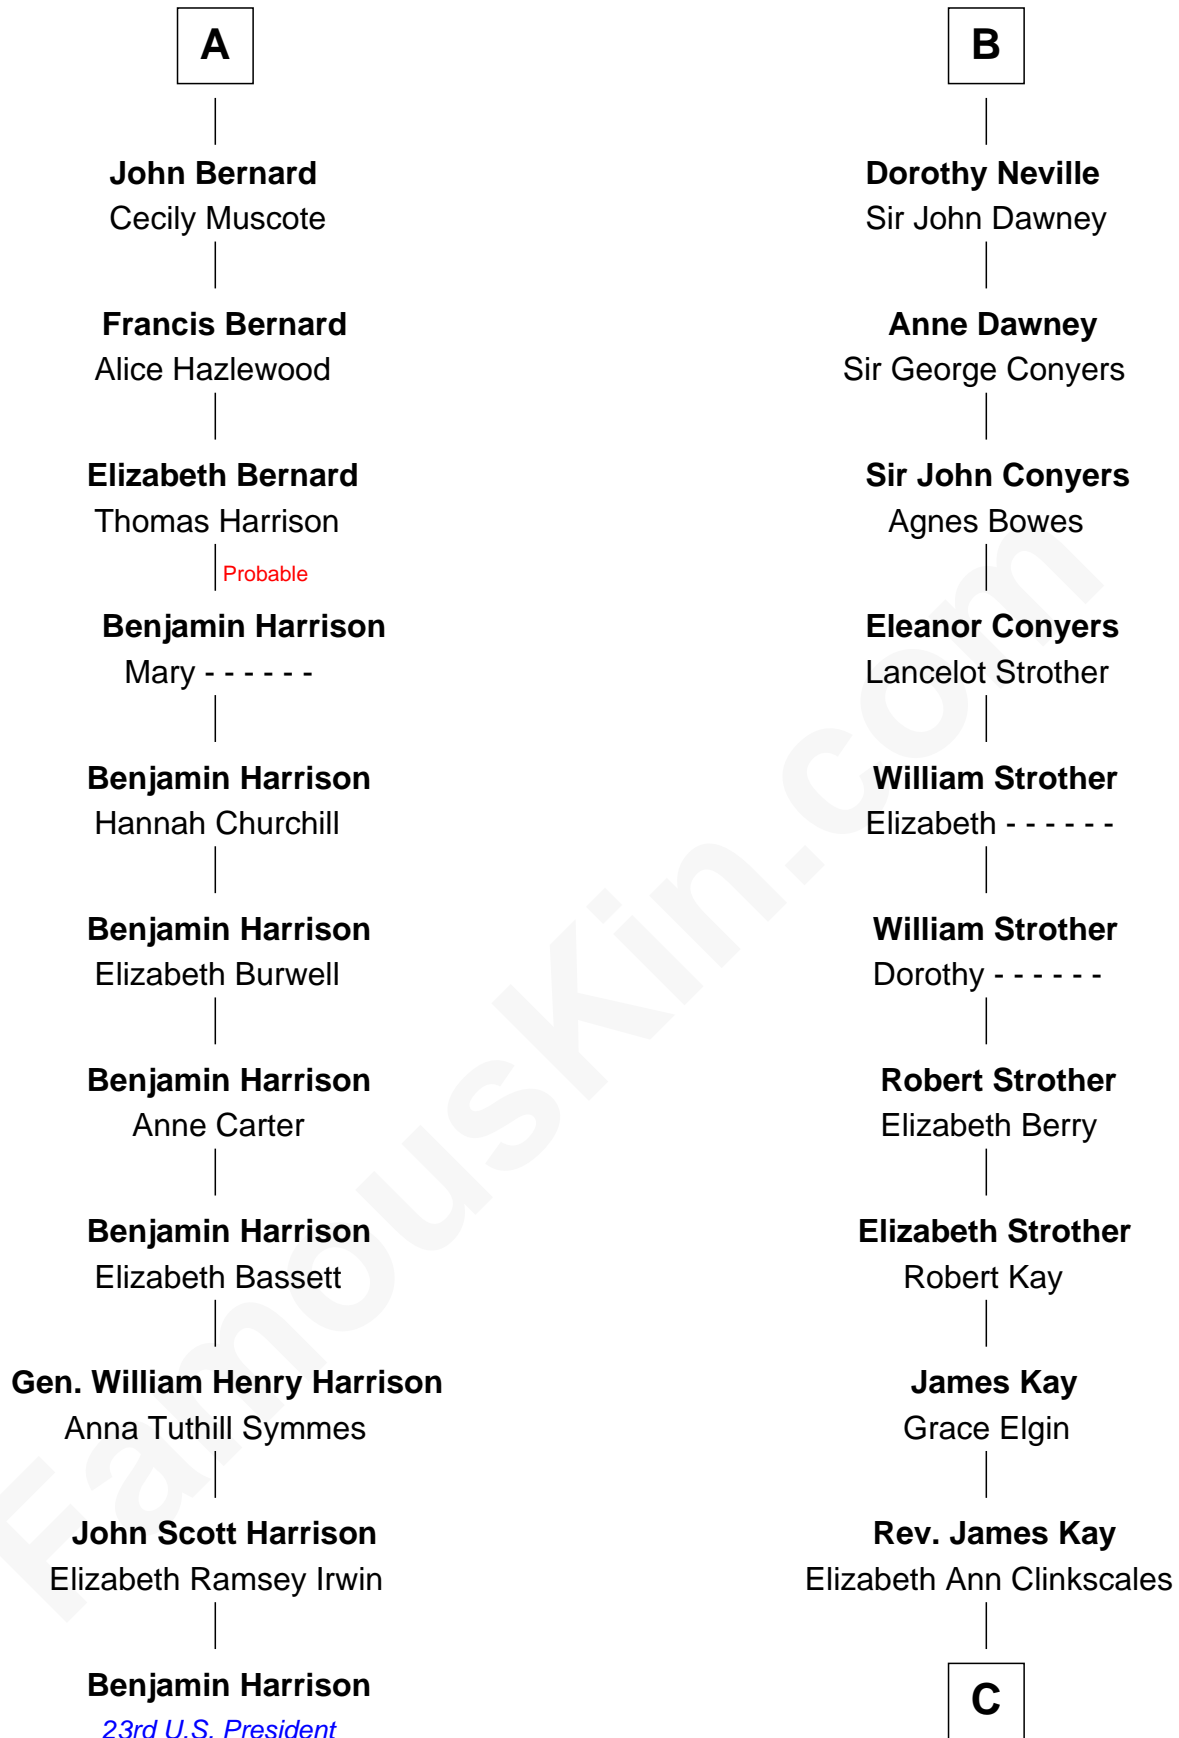

**FamousKin.com**  
**Relationship Chart of**  
**Benjamin Harrison**  
*23rd U.S. President*

**17th cousin 4 times removed of**  
**Jimmy Carter**  
*39th U.S. President*

**C**

**Mary Kay**  
John Pratt

**James E. Pratt**  
Sophronia C. Cowan

**Nina Pratt**  
William Archibald Carter

**Earl Carter**  
Lillian Gordy

**Jimmy Carter**  
*39th U.S. President*

FamousKin.com