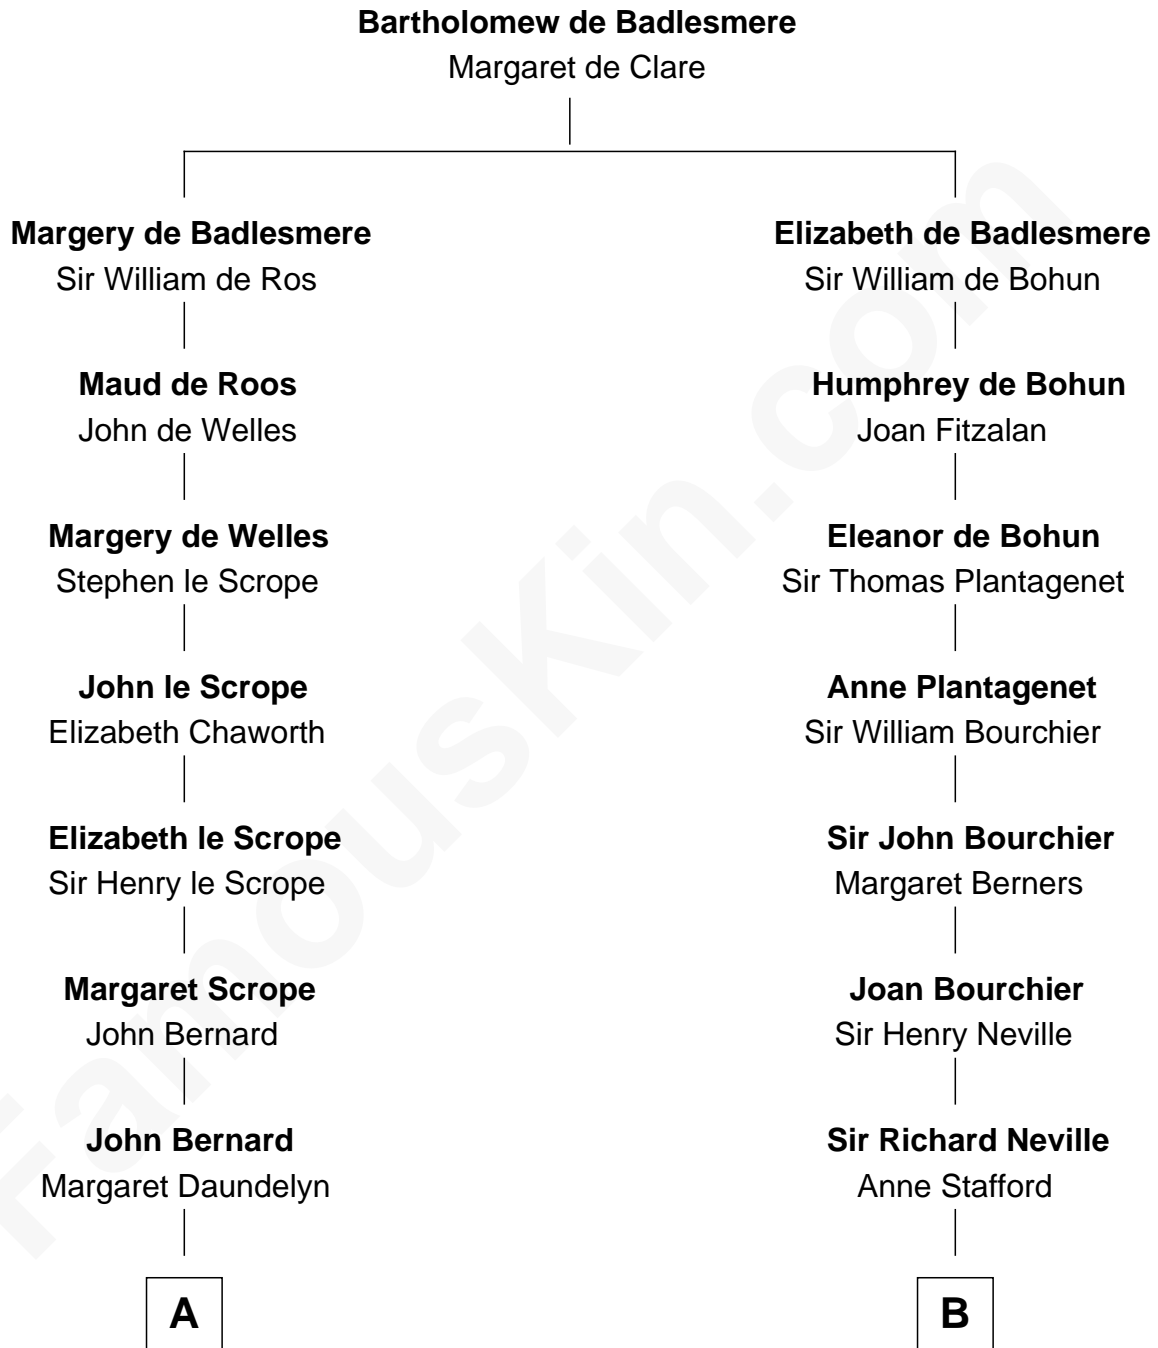

**FamousKin.com**  
**Relationship Chart of**  
**Benjamin Harrison**  
*23rd U.S. President*

**17th cousin 4 times removed of**  
**Jimmy Carter**  
*39th U.S. President*

**C**

**Mary Kay**  
John Pratt

**James E. Pratt**  
Sophronia C. Cowan

**Nina Pratt**  
William Archibald Carter

**Earl Carter**  
Lillian Gordy

**Jimmy Carter**  
*39th U.S. President*

FamousKin.com