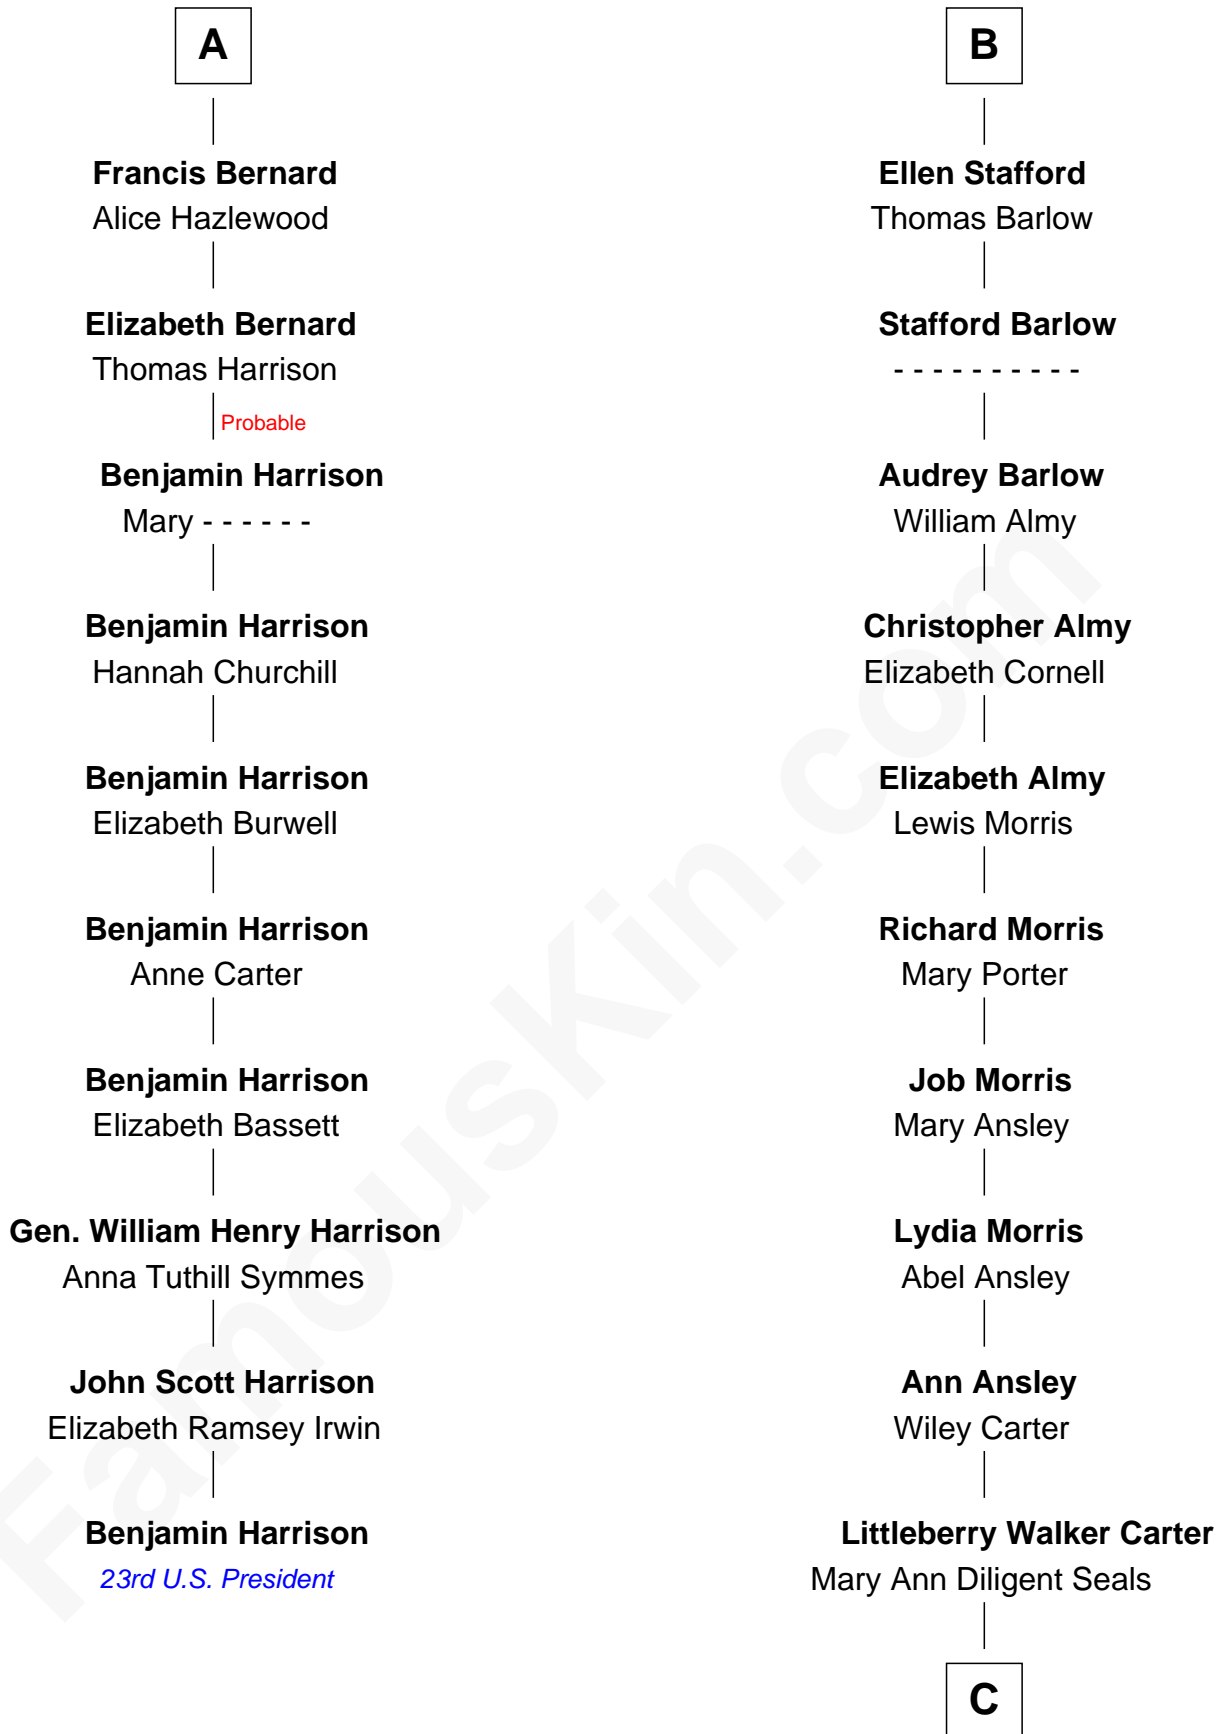

FamousKin.com
Relationship Chart of
Benjamin Harrison
23rd U.S. President

16th cousin 3 times removed of
Jimmy Carter
39th U.S. President

C

|
William Archibald Carter

Nina Pratt

|
Earl Carter

Lillian Gordy

|
Jimmy Carter

39th U.S. President

FamousKin.com