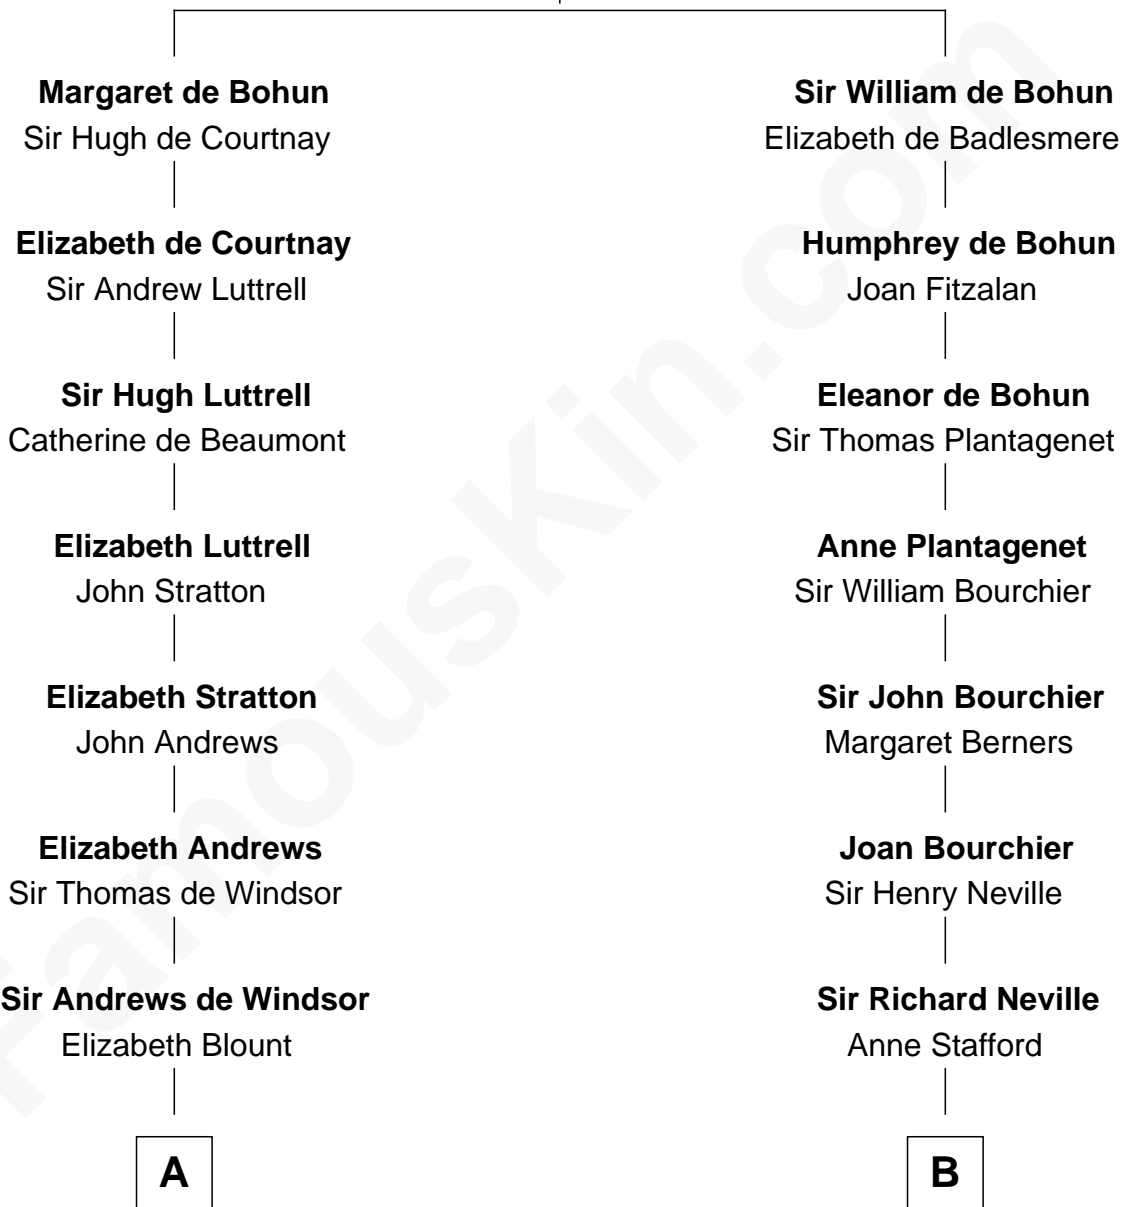

FamousKin.com
Relationship Chart of
Benjamin Harrison
23rd U.S. President

16th cousin 5 times removed of

Jimmy Carter
39th U.S. President

Humphrey de Bohun
 Elizabeth Plantagenet

C

|
Mary Kay
John Pratt

|
James E. Pratt
Sophronia C. Cowan

|
Nina Pratt
William Archibald Carter

|
Earl Carter
Lillian Gordy

|
Jimmy Carter
39th U.S. President

FamousKin.com