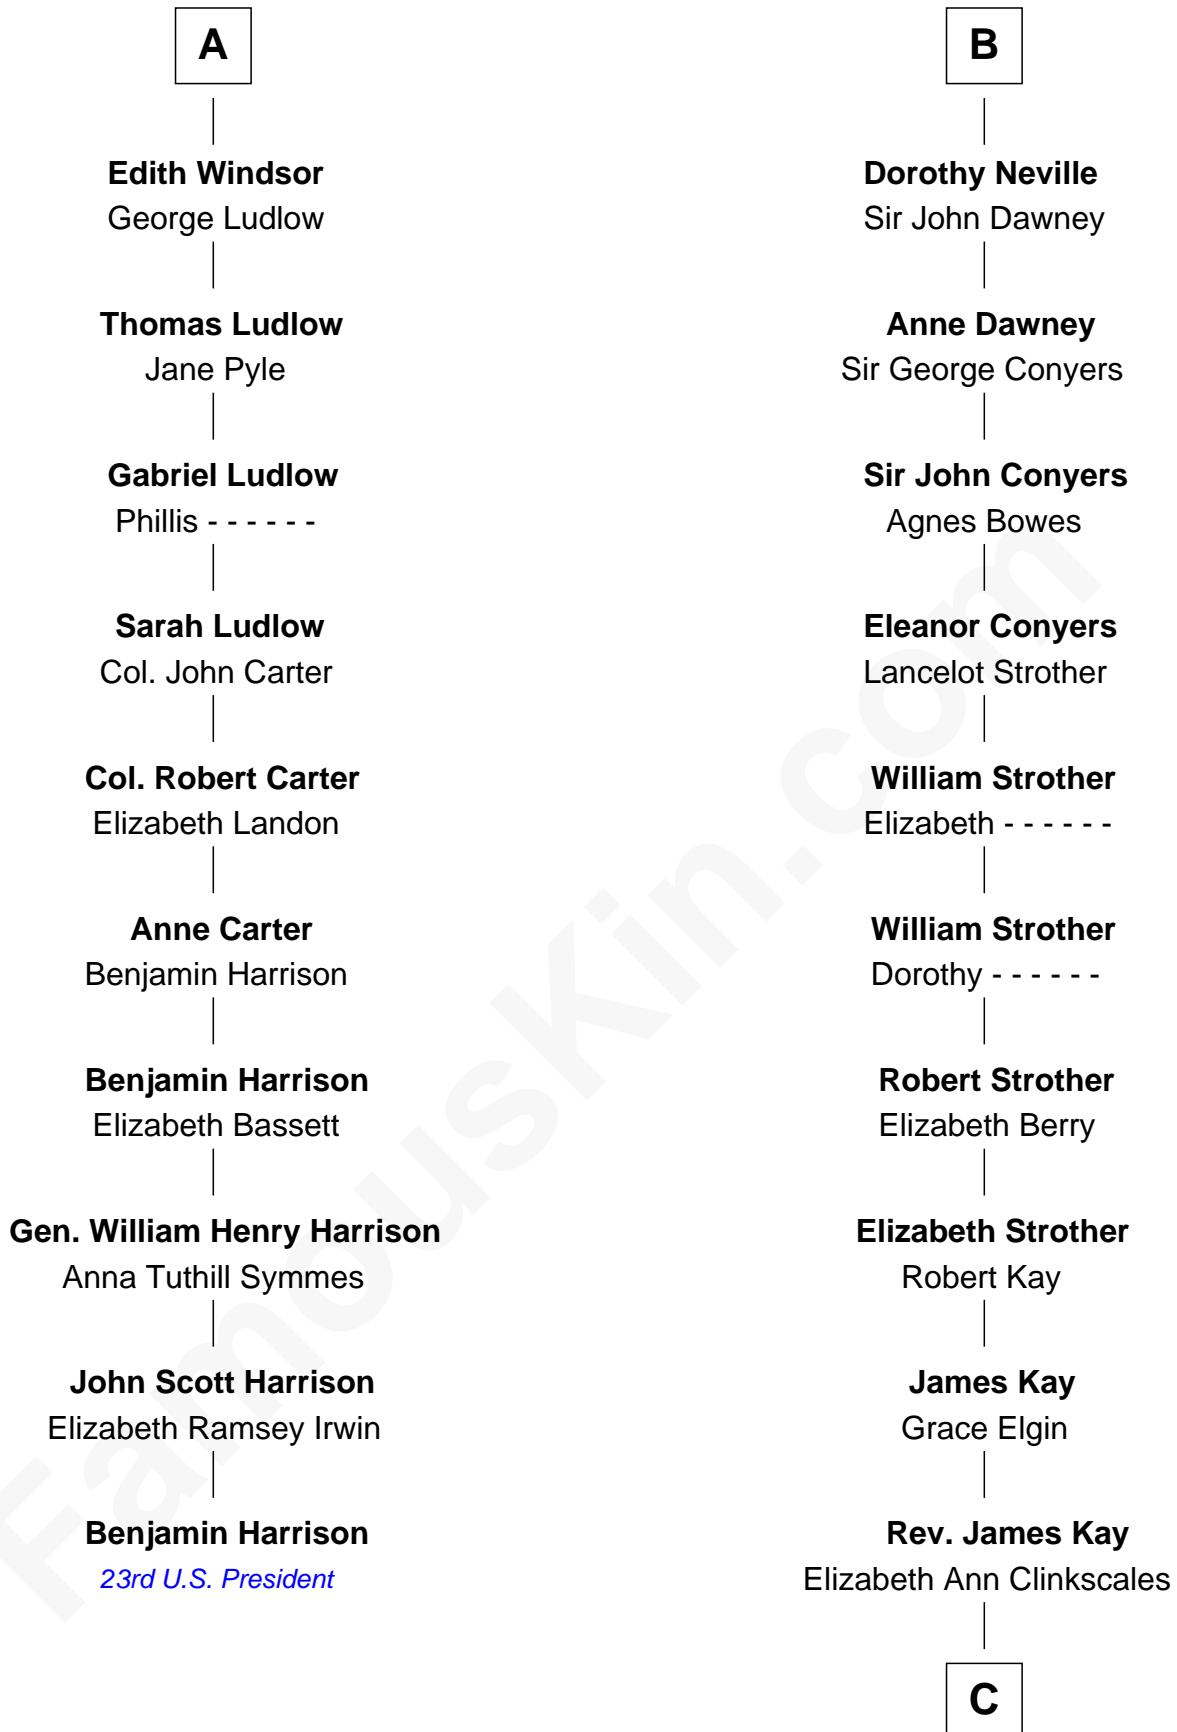

FamousKin.com
Relationship Chart of
Benjamin Harrison
23rd U.S. President

16th cousin 5 times removed of

Jimmy Carter
39th U.S. President

Humphrey de Bohun
 Elizabeth Plantagenet

C

|
Mary Kay
John Pratt

|
James E. Pratt
Sophronia C. Cowan

|
Nina Pratt
William Archibald Carter

|
Earl Carter
Lillian Gordy

|
Jimmy Carter
39th U.S. President

FamousKin.com