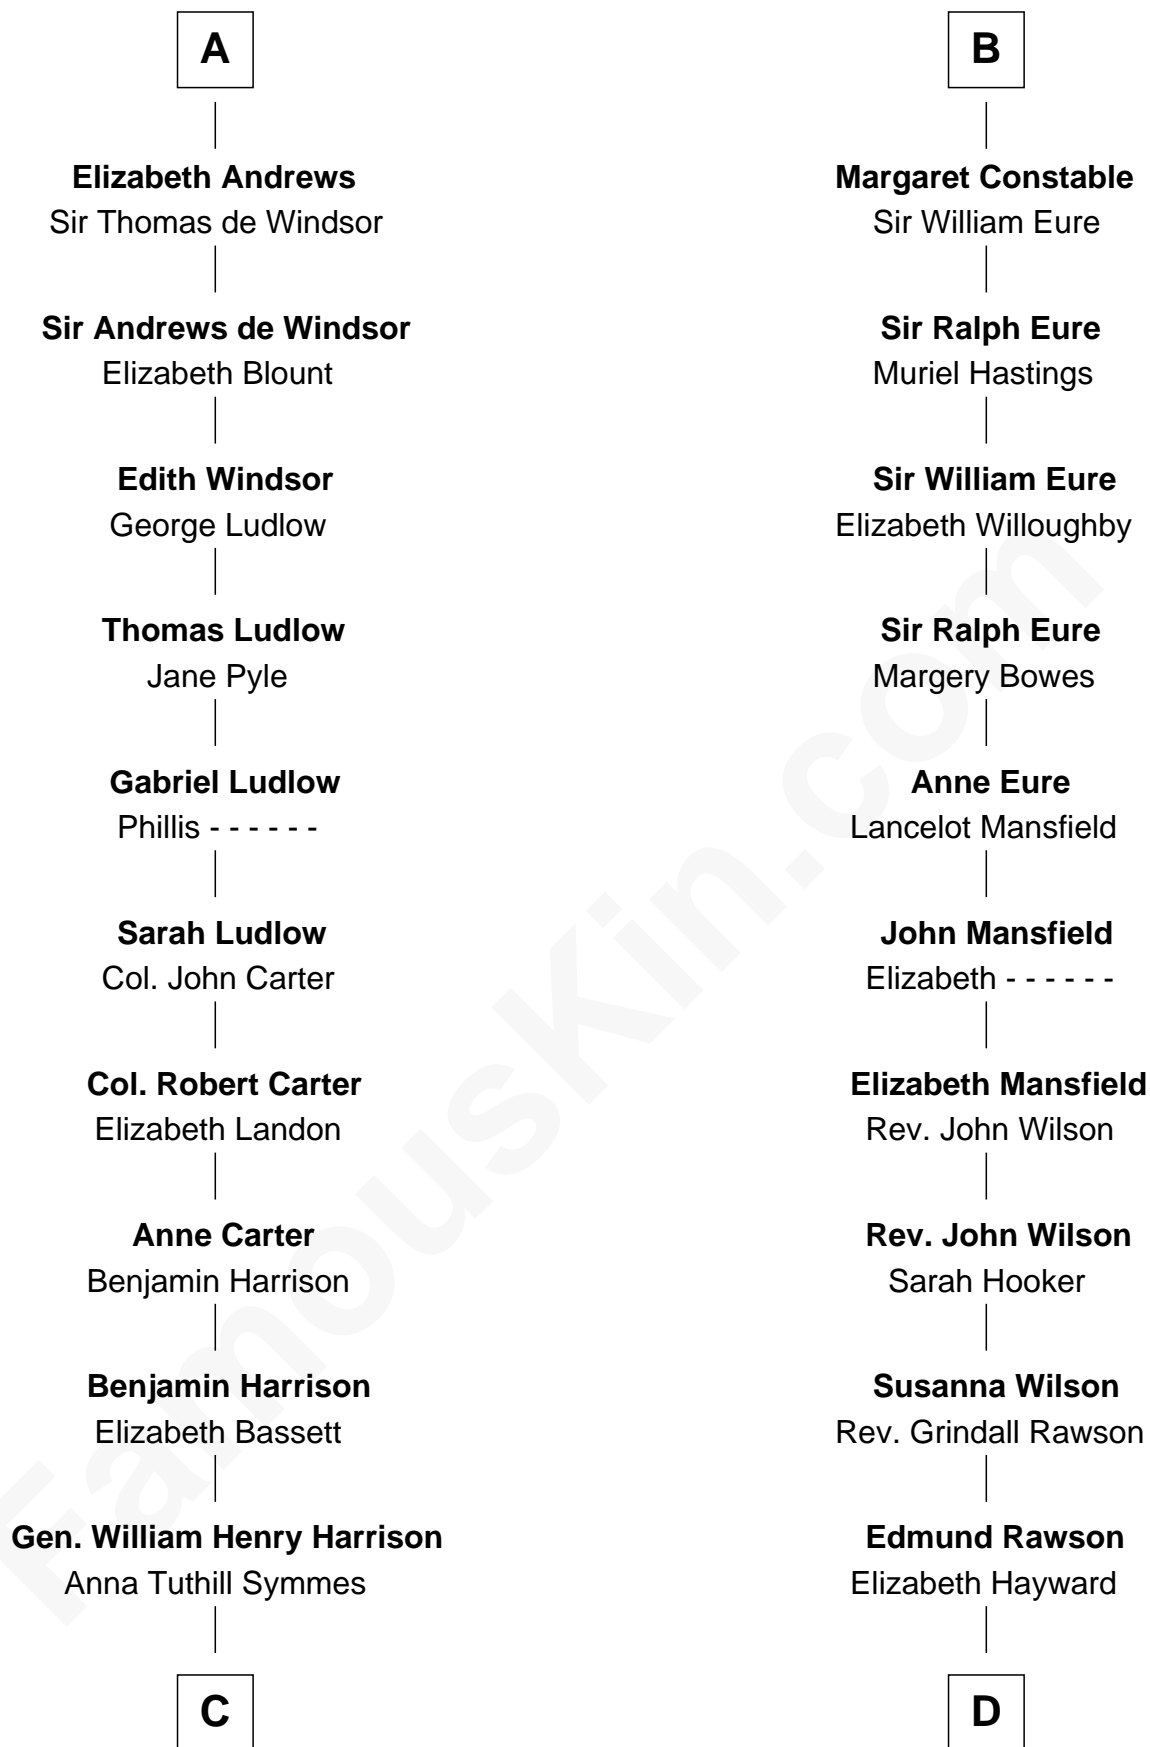

FamousKin.com
Relationship Chart of
Benjamin Harrison
23rd U.S. President

18th cousin 3 times removed of
William Howard Taft
27th U.S. President

Sir Hugh le Despencer
 Aveline Basset

C

John Scott Harrison
Elizabeth Ramsey Irwin

Benjamin Harrison
23rd U.S. President

D

Abner Rawson
Mary Allen

Rhoda Rawson
Aaron Taft

Peter Rawson Taft
Sylvia Howard

Alphonso Taft
Louisa Maria Torrey

William Howard Taft
27th U.S. President