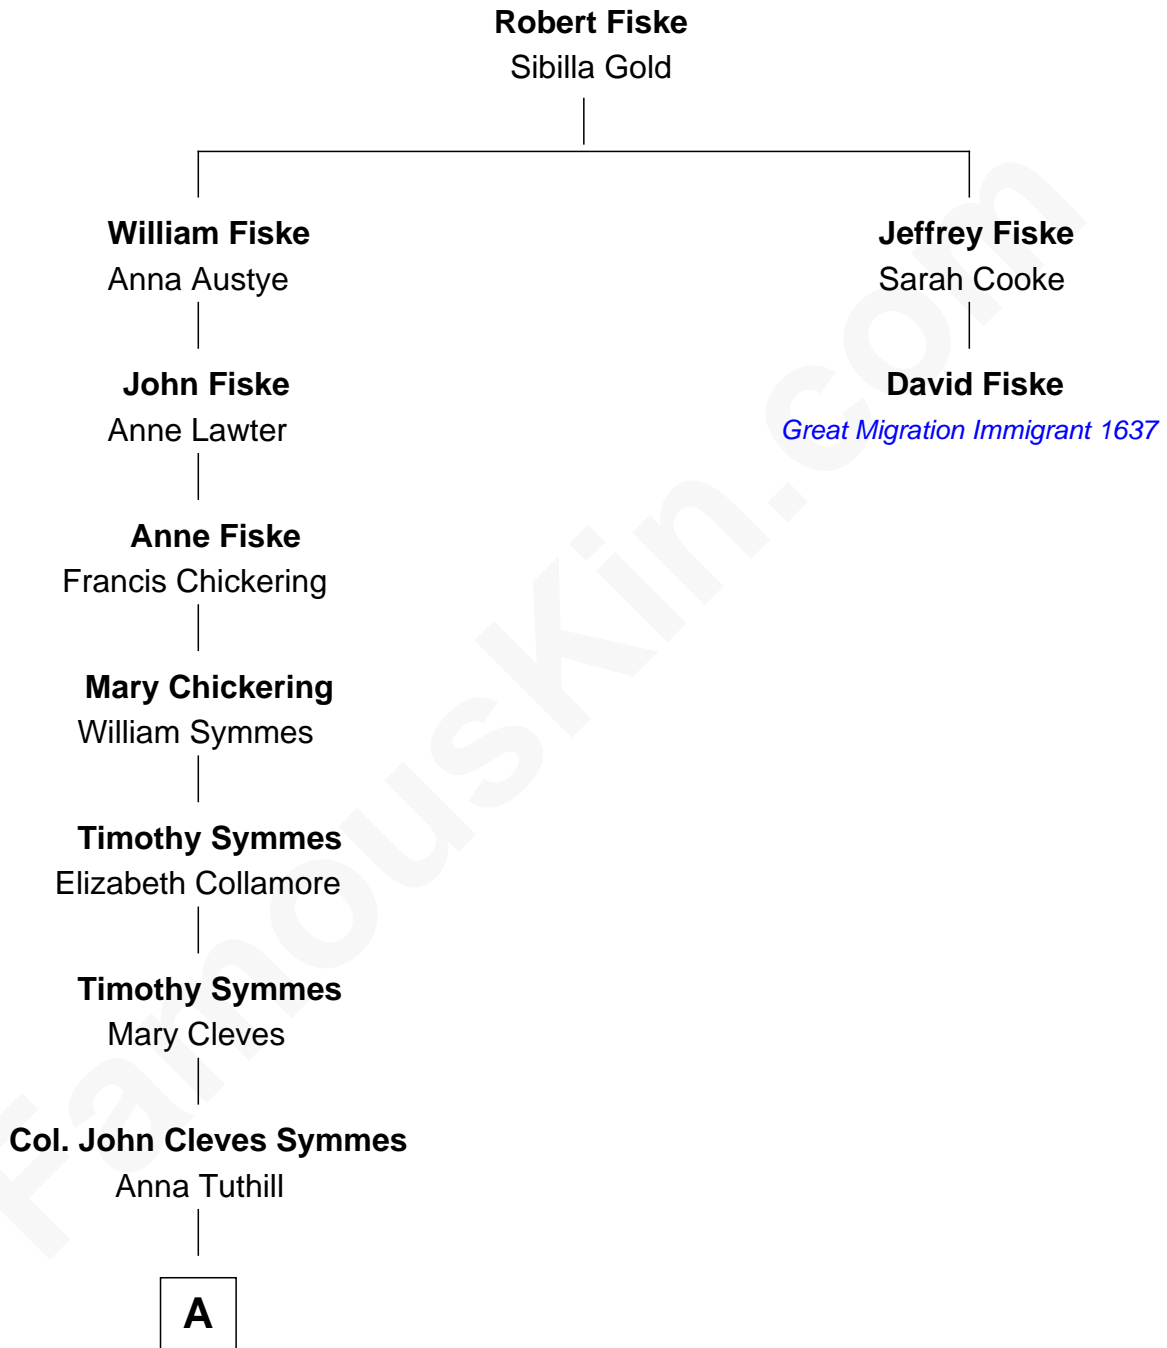

**FamousKin.com**  
**Relationship Chart of**  
**Benjamin Harrison**  
*23rd U.S. President*

1st cousin 8 times removed of

**David Fiske**  
*(unk - c1660/1) Great Migration Immigrant 1637*

**A**

—  
**Anna Tuthill Symmes**  
Gen. William Henry Harrison

—  
**John Scott Harrison**  
Elizabeth Ramsey Irwin

—  
**Benjamin Harrison**  
*23rd U.S. President*

FamousKin.com