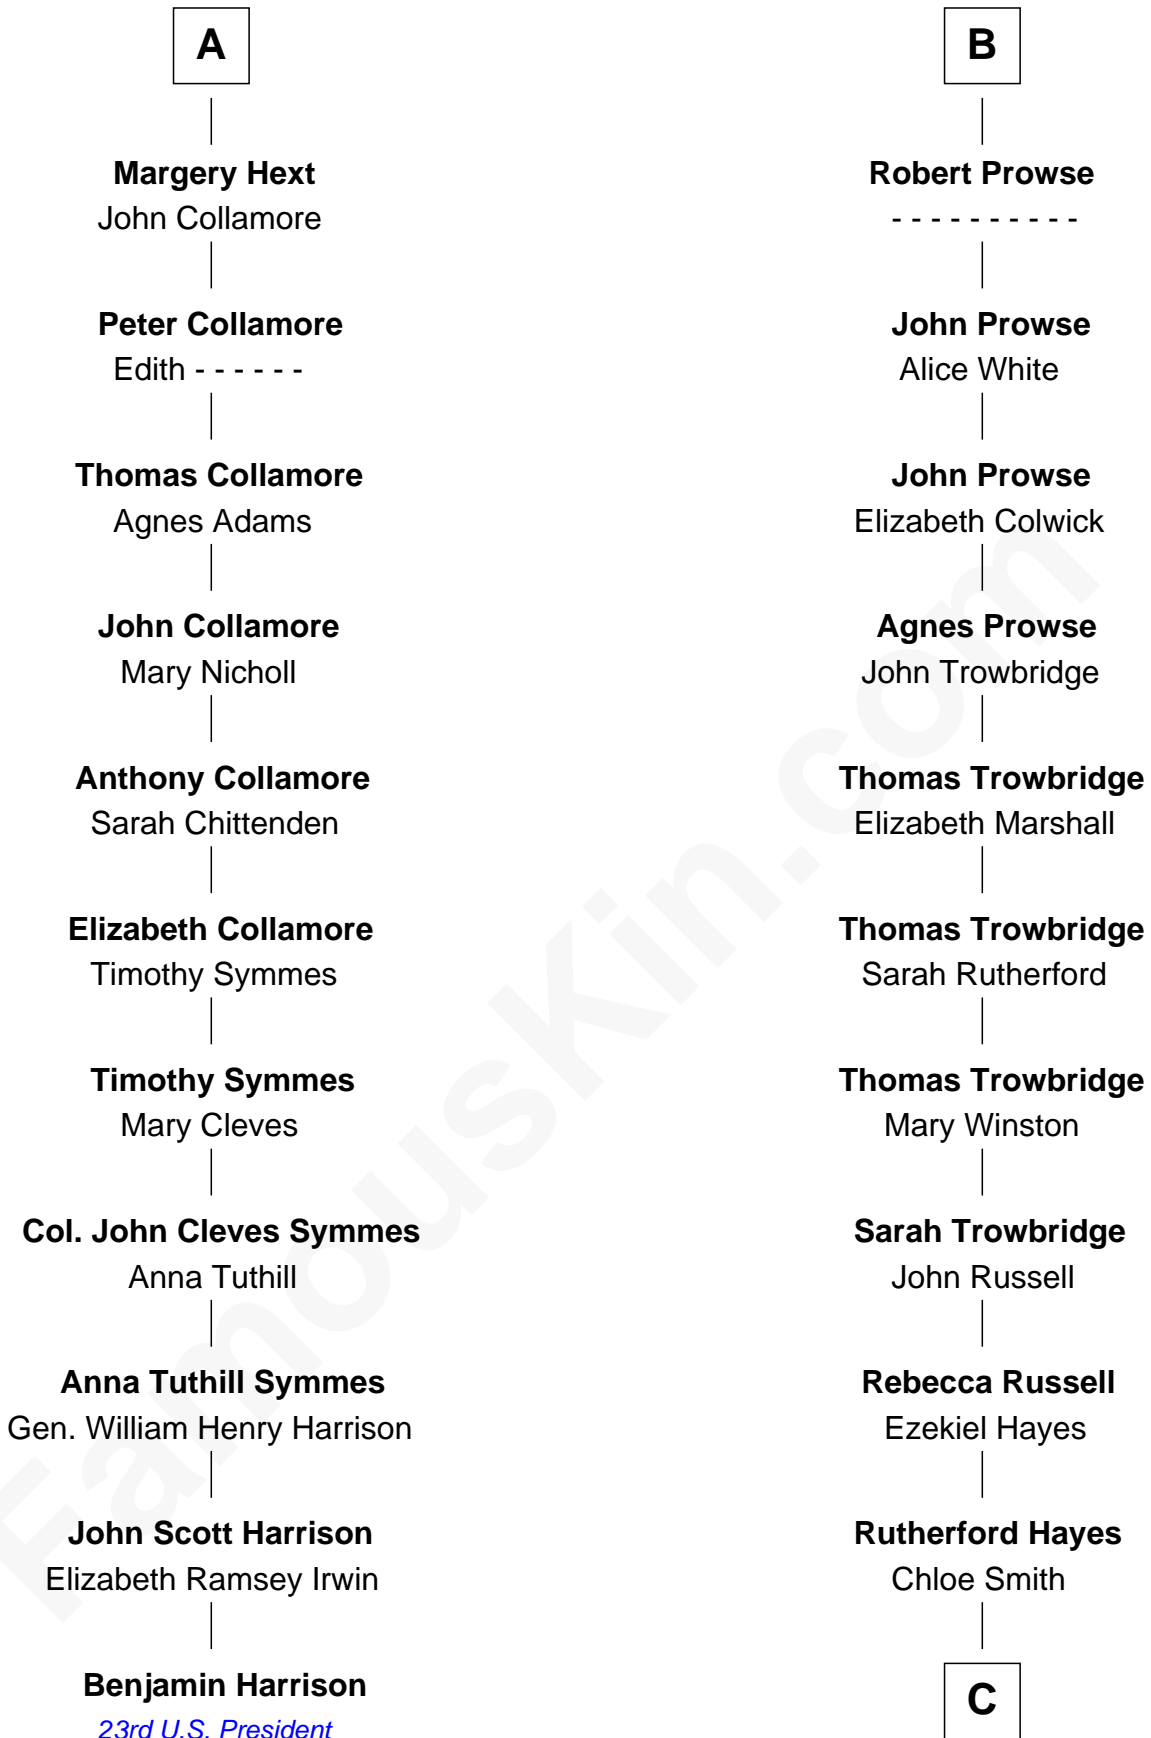

**FamousKin.com**  
**Relationship Chart of**  
**Benjamin Harrison**  
*23rd U.S. President*

17th cousin 1 time removed of  
**Rutherford B. Hayes**  
*19th U.S. President*

**Sir Humphrey de Beauchamp**  
 Sibyl Oliver

**C**

**Rutherford Hayes**  
Sophia Birchard

**Rutherford B. Hayes**  
*19th U.S. President*

FamousKin.com