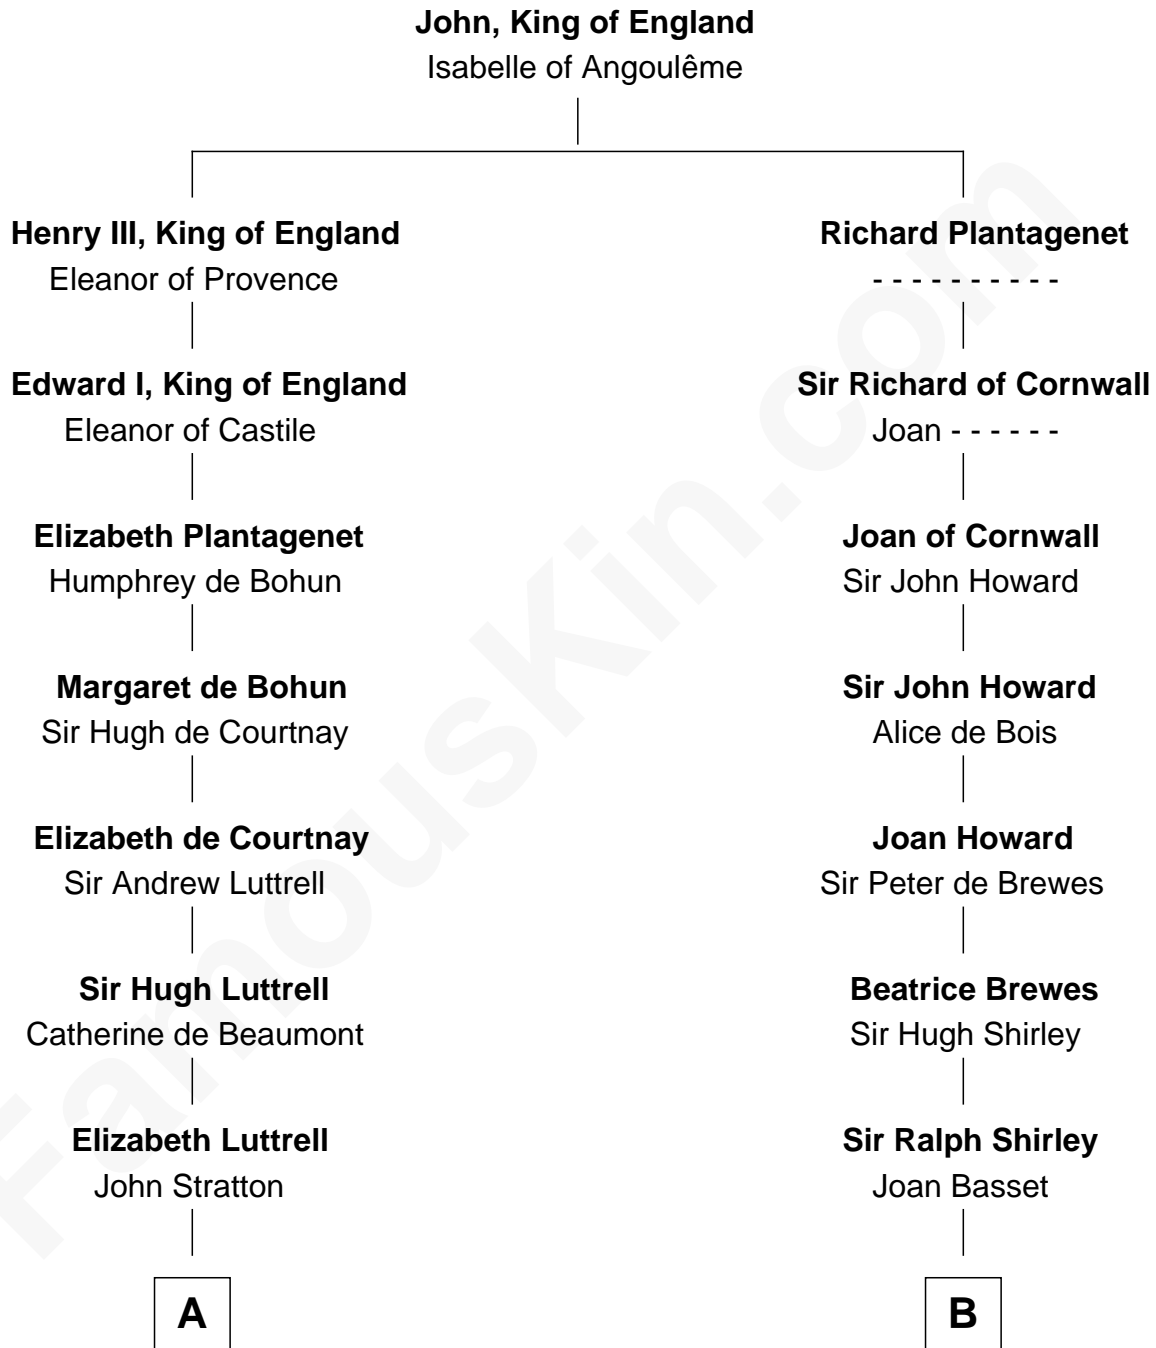

FamousKin.com
Relationship Chart of
Benjamin Harrison
23rd U.S. President

19th cousin 2 times removed of
Rutherford B. Hayes
19th U.S. President

C

Gen. William Henry Harrison

Anna Tuthill Symmes

John Scott Harrison

Elizabeth Ramsey Irwin

Benjamin Harrison

23rd U.S. President

D

Abigail Hale

Isaac Chandler

Abigail Chandler

Israel Smith

Chloe Smith

Rutherford Hayes

Rutherford Hayes

Sophia Birchard

Rutherford B. Hayes

19th U.S. President

FamousKin.com