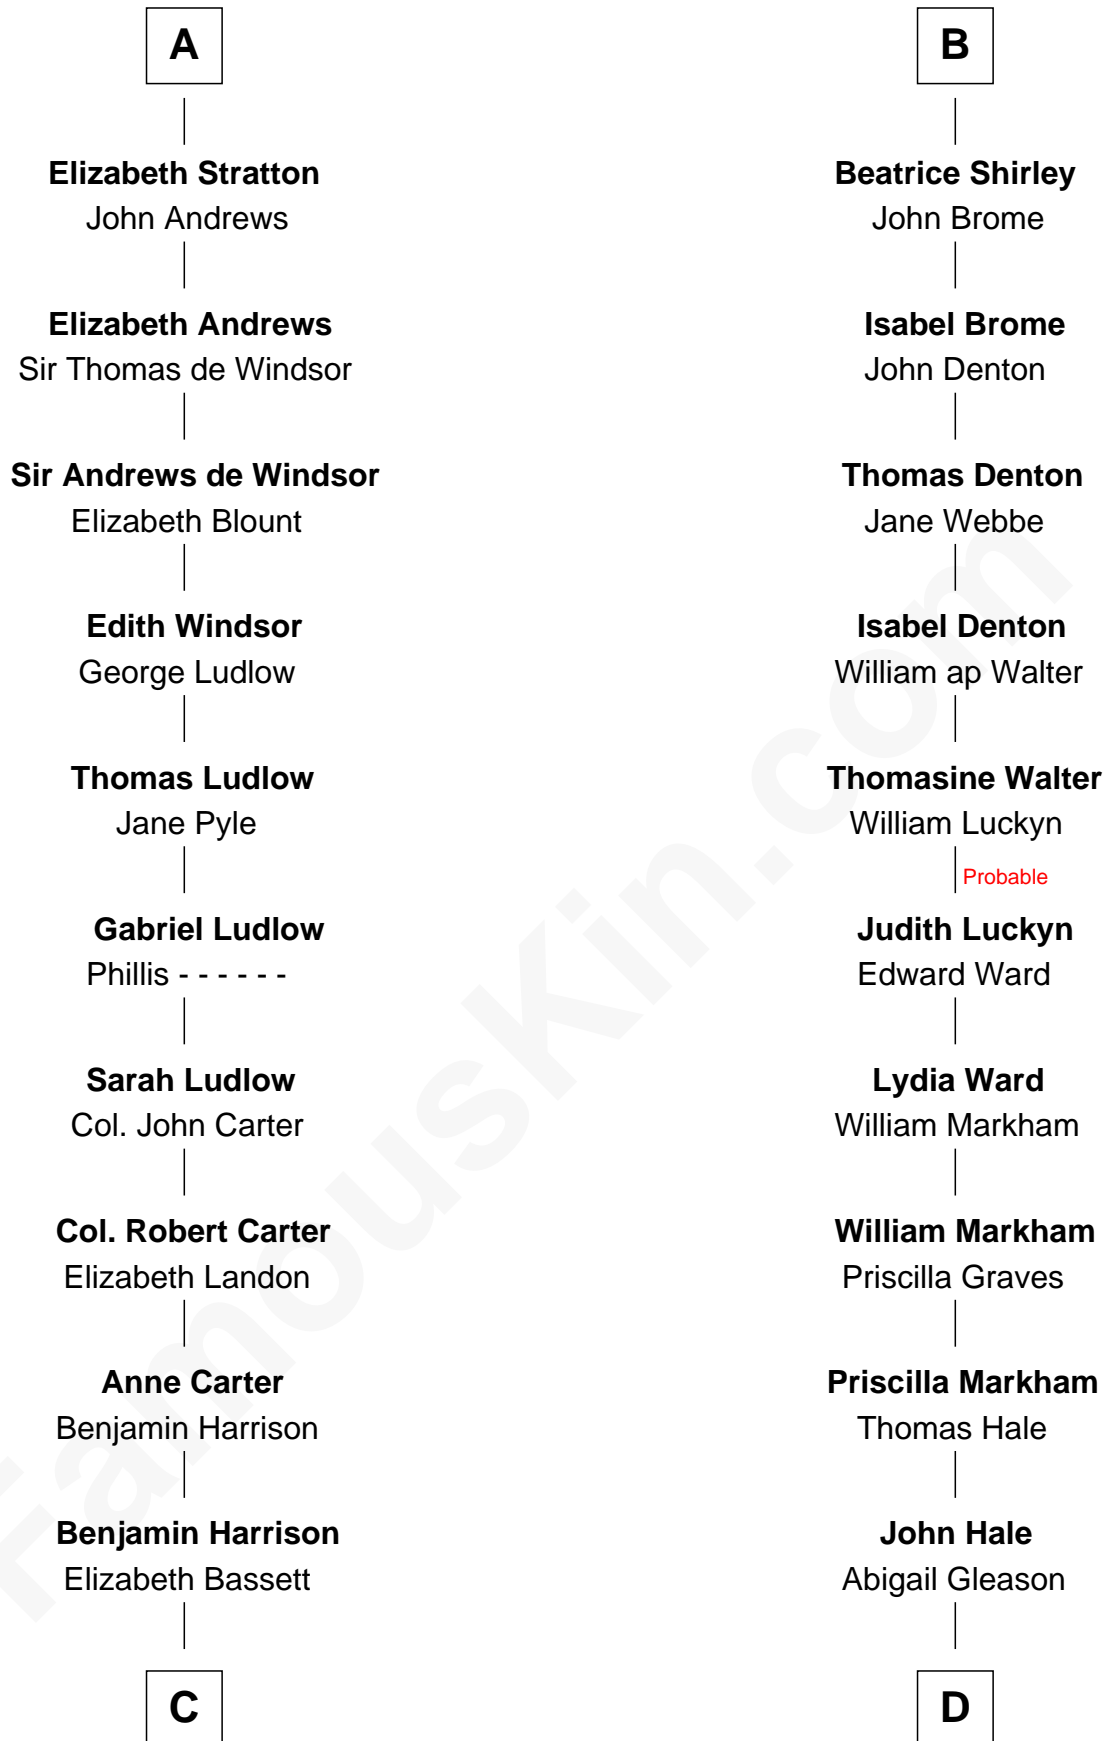

FamousKin.com
Relationship Chart of
Benjamin Harrison
23rd U.S. President

19th cousin 2 times removed of
Rutherford B. Hayes
19th U.S. President

C

Gen. William Henry Harrison

Anna Tuthill Symmes

John Scott Harrison

Elizabeth Ramsey Irwin

Benjamin Harrison

23rd U.S. President

D

Abigail Hale

Isaac Chandler

Abigail Chandler

Israel Smith

Chloe Smith

Rutherford Hayes

Rutherford Hayes

Sophia Birchard

Rutherford B. Hayes

19th U.S. President

FamousKin.com