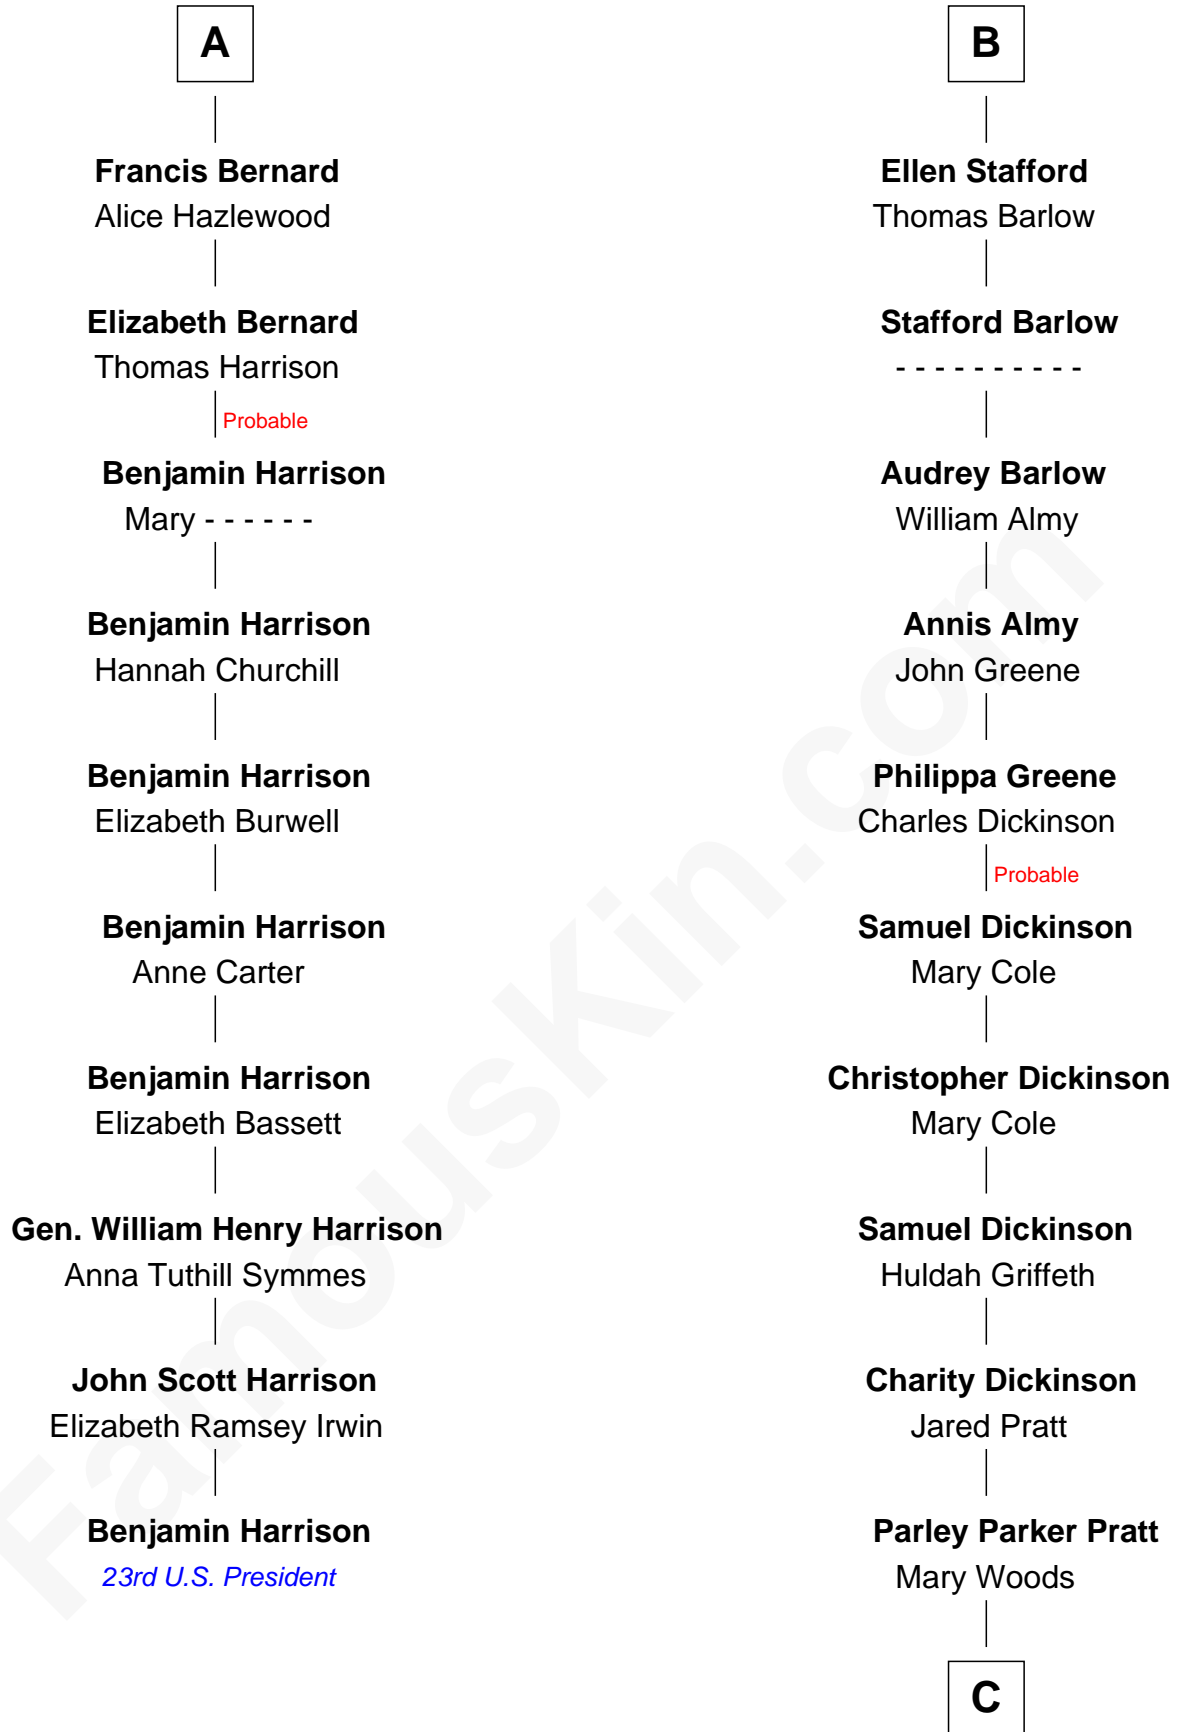

FamousKin.com
Relationship Chart of
Benjamin Harrison
23rd U.S. President

16th cousin 3 times removed of
George Romney
43rd Governor of Michigan

C

Helaman Pratt

Anna Johanna Dorothy Wilcken

Anna Amelia Pratt

Gaskell Samuel Romney

George Romney

43rd Governor of Michigan

FamousKin.com