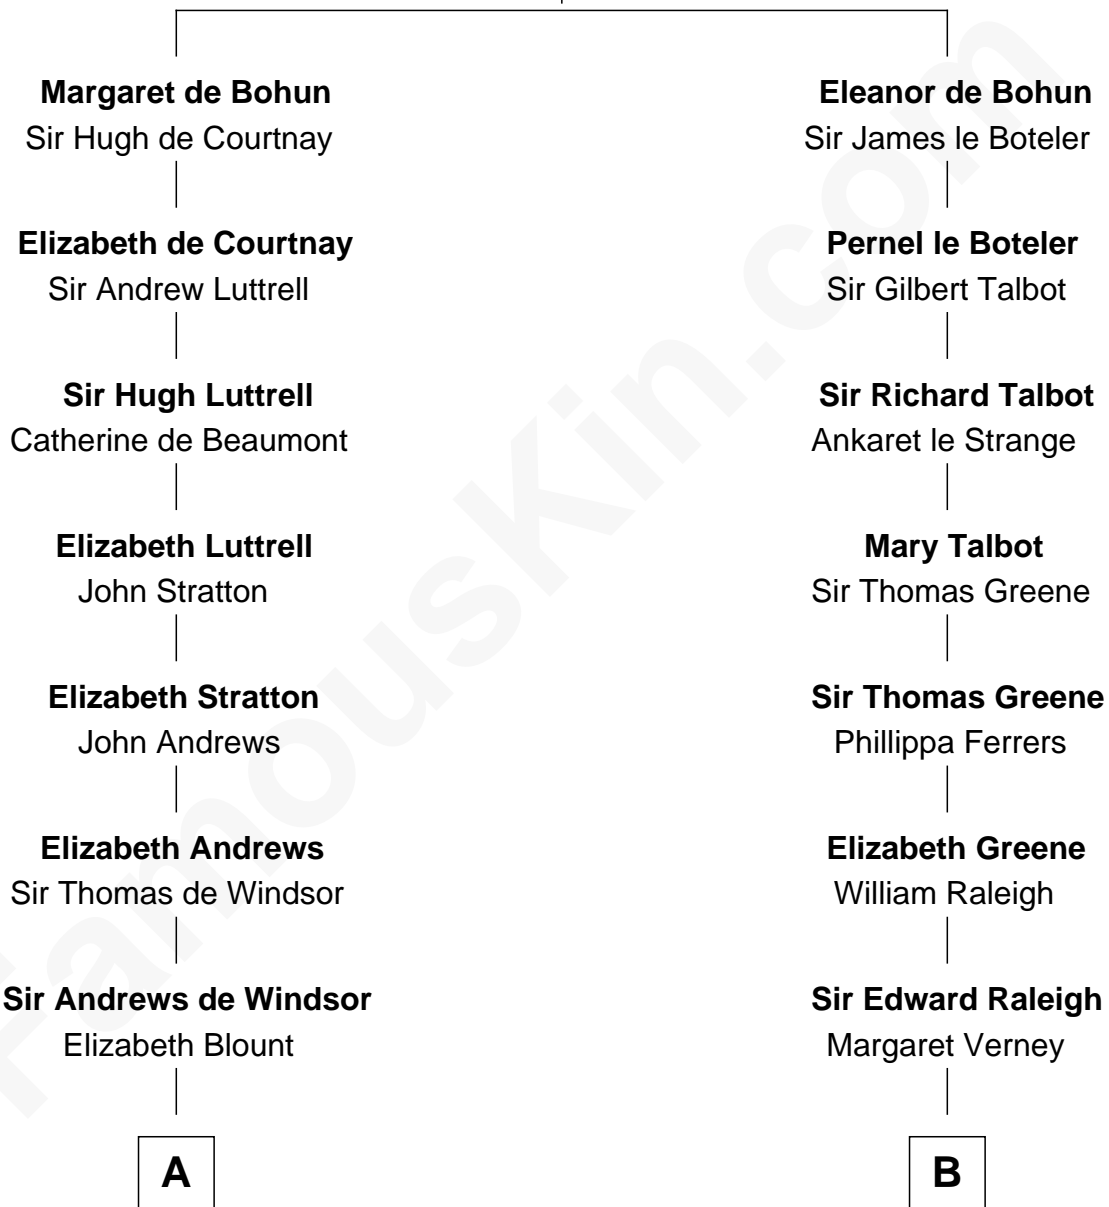

FamousKin.com
Relationship Chart of
Benjamin Harrison
23rd U.S. President

16th cousin 5 times removed of
George Romney
43rd Governor of Michigan

Humphrey de Bohun
 Elizabeth Plantagenet

C

Charity Dickinson

Jared Pratt

Parley Parker Pratt

Mary Woods

Helaman Pratt

Anna Johanna Dorothy Wilcken

Anna Amelia Pratt

Gaskell Samuel Romney

George Romney

43rd Governor of Michigan