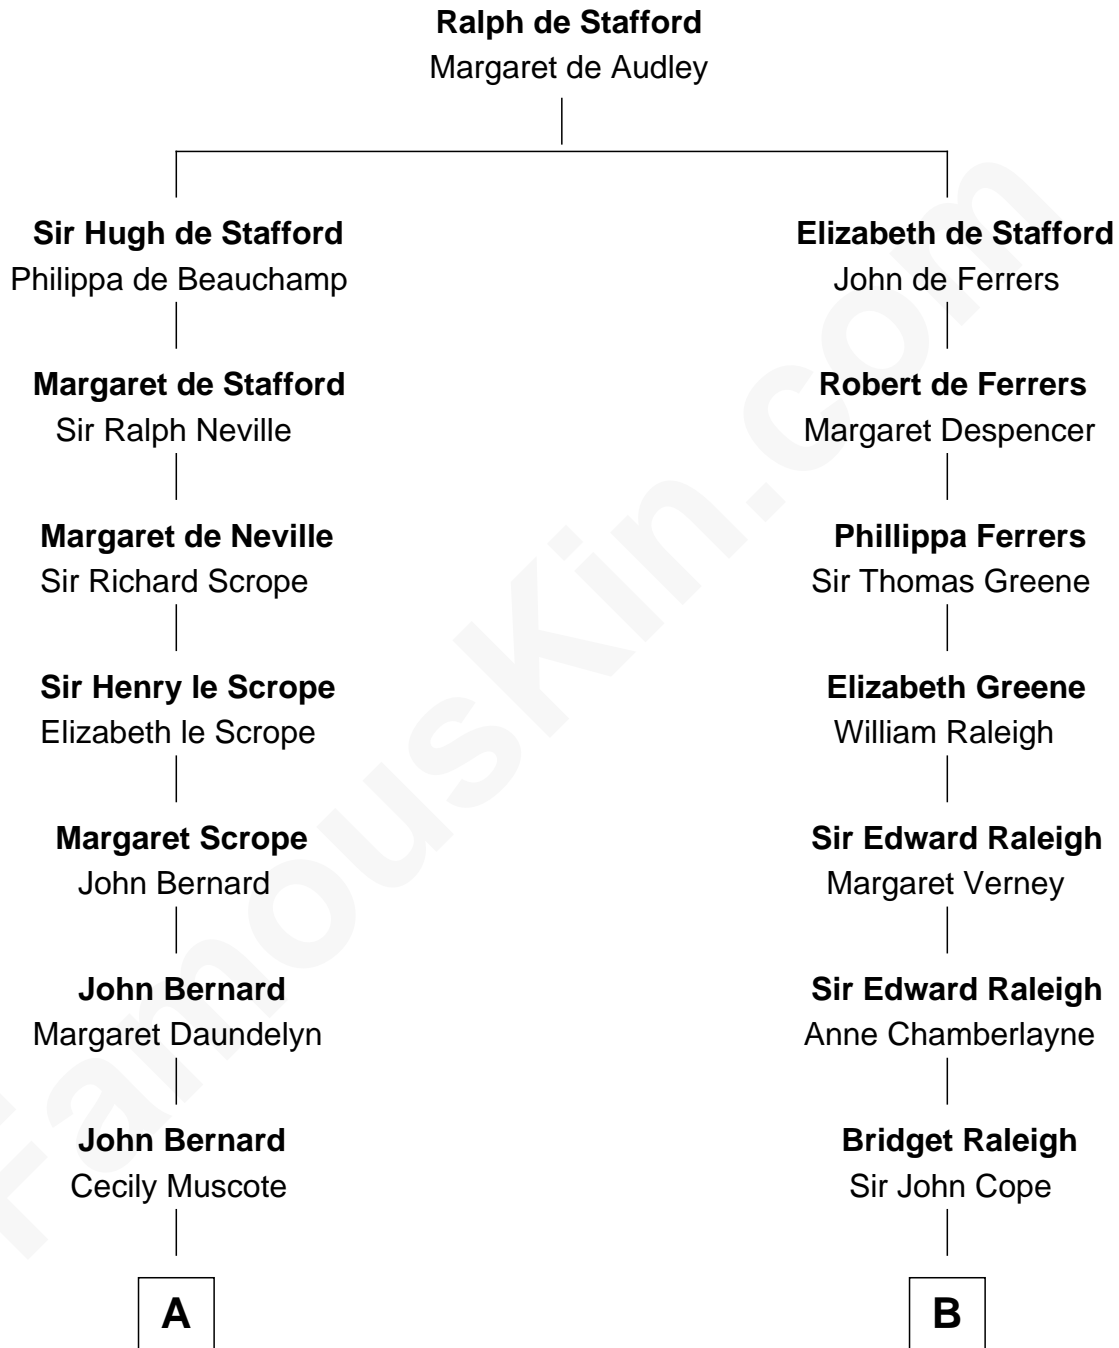

FamousKin.com
Relationship Chart of
Benjamin Harrison
23rd U.S. President

16th cousin 4 times removed of
DuBose Heyward
Author of Porgy (Porgy & Bess)

C

Thomas Savage Heyward

Georgianna Hasell

Thomas Savage Heyward

Louisa Watkins

Edwin Watkins Heyward

Jane Screven DuBose

DuBose Heyward

American Novelist

FamousKin.com