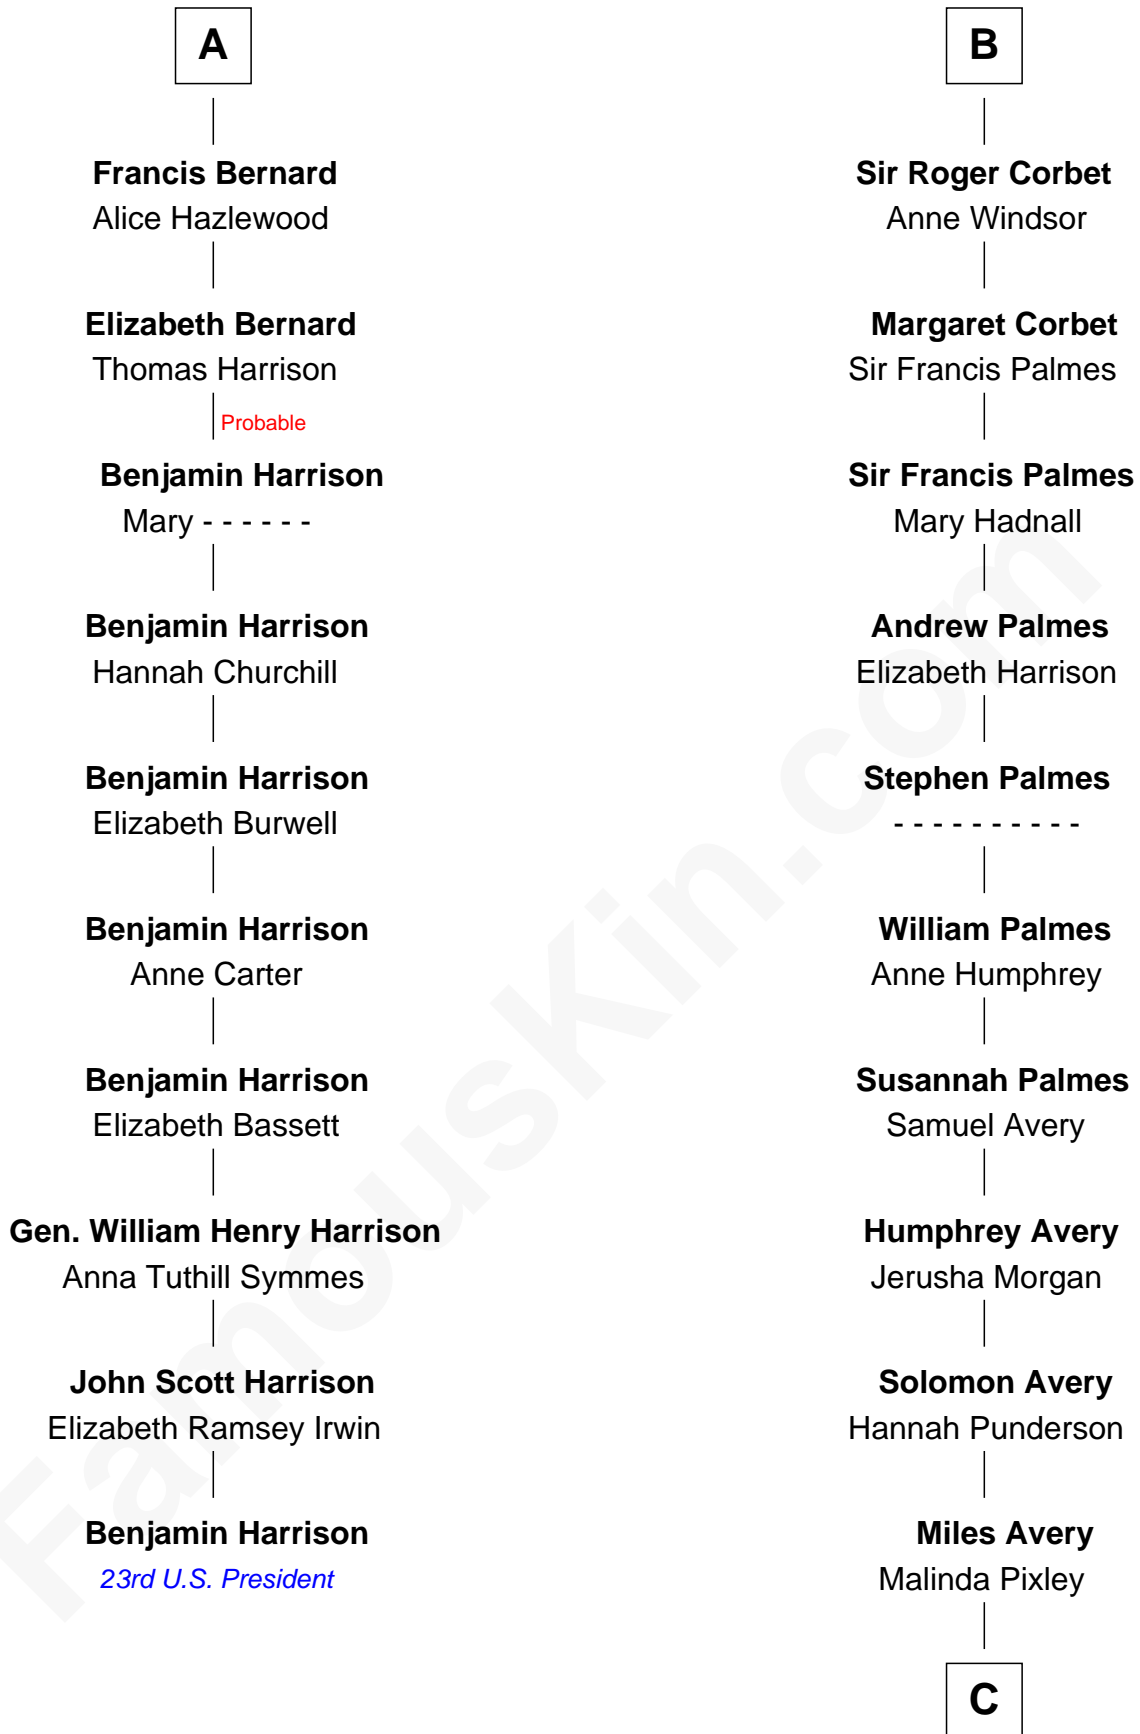

FamousKin.com
Relationship Chart of
Benjamin Harrison
23rd U.S. President

16th cousin 3 times removed of

John D. Rockefeller
Founder of the Standard Oil Company

C

—
Lucy Avery

Godfrey Lewis Rockefeller

—
William Avery Rockefeller

Eliza Davison

—
John D. Rockefeller

Founder of the Standard Oil Company

FamousKin.com