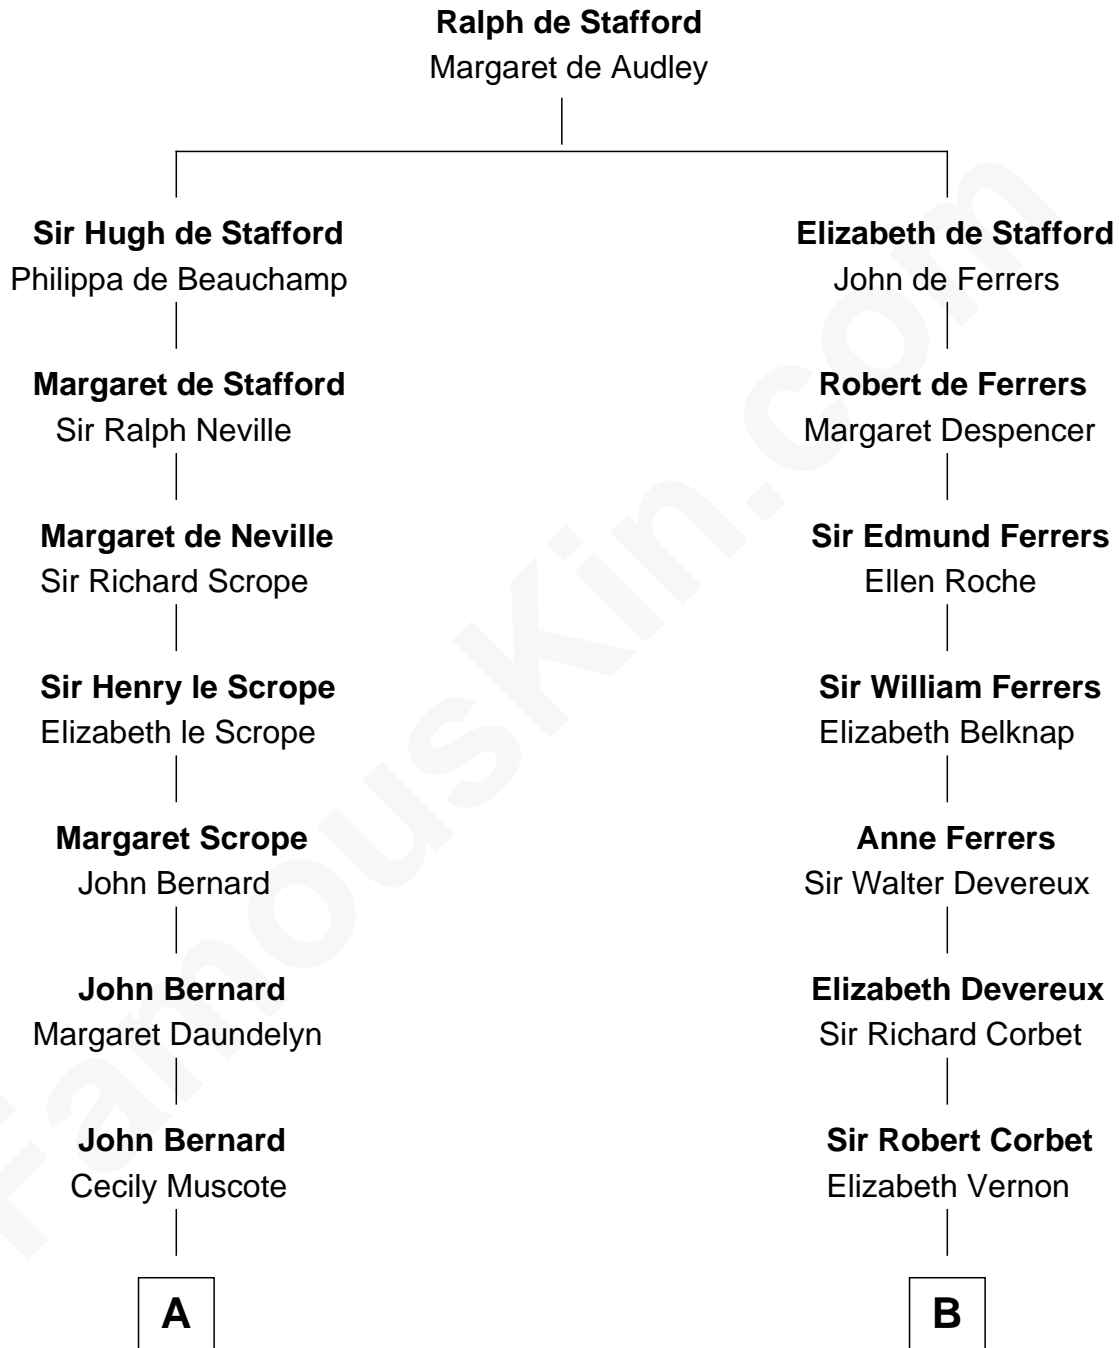

FamousKin.com
Relationship Chart of
Benjamin Harrison
23rd U.S. President

16th cousin 3 times removed of

John D. Rockefeller
Founder of the Standard Oil Company

C

—
Lucy Avery

Godfrey Lewis Rockefeller

—
William Avery Rockefeller

Eliza Davison

—
John D. Rockefeller

Founder of the Standard Oil Company

FamousKin.com