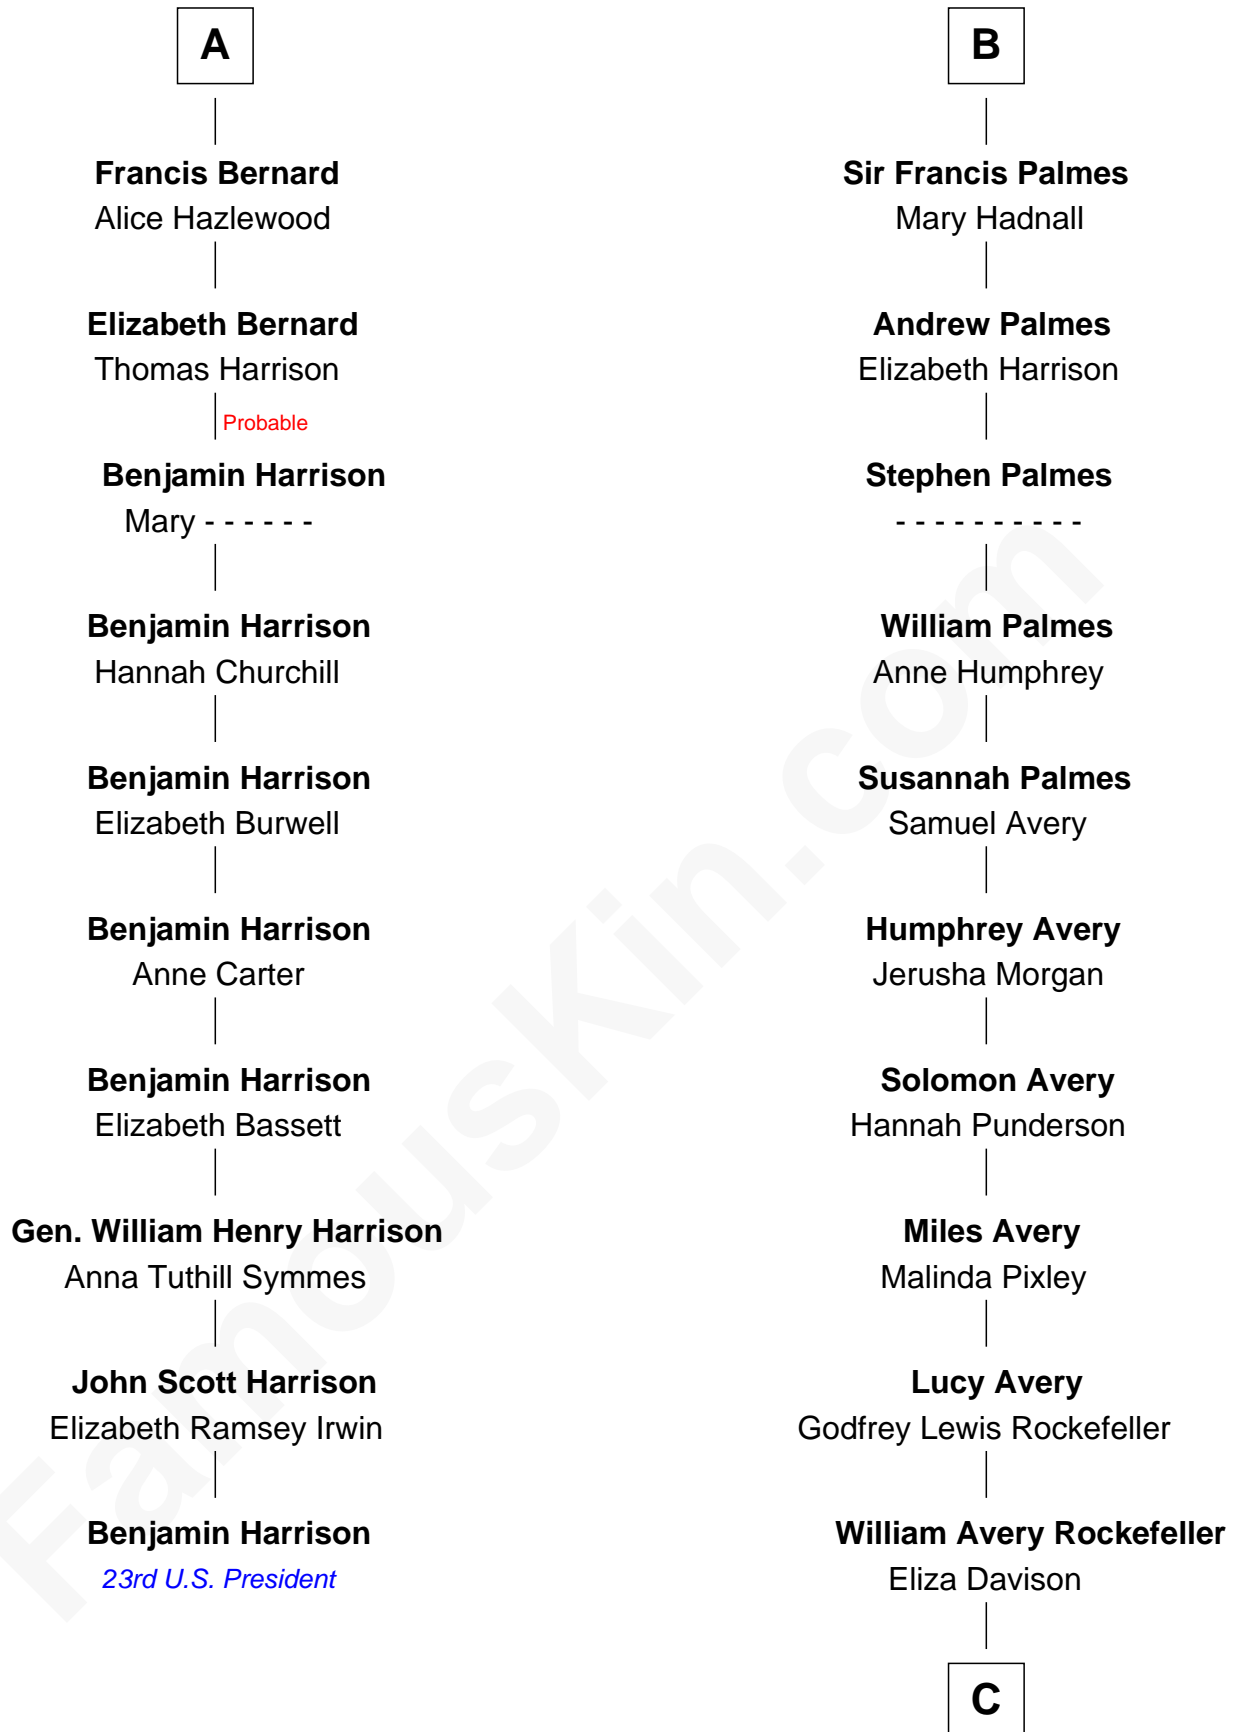

FamousKin.com
Relationship Chart of
Benjamin Harrison
23rd U.S. President

16th cousin 3 times removed of

Nelson Rockefeller
41st U.S. Vice-President

Sir Thomas de Beauchamp
 Katherine de Mortimer

C

John Davison Rockefeller

Laura Celestia Spelman

John Davison Rockefeller

Abby Greene Aldrich

Nelson Rockefeller

41st U.S. Vice-President

FamousKin.com