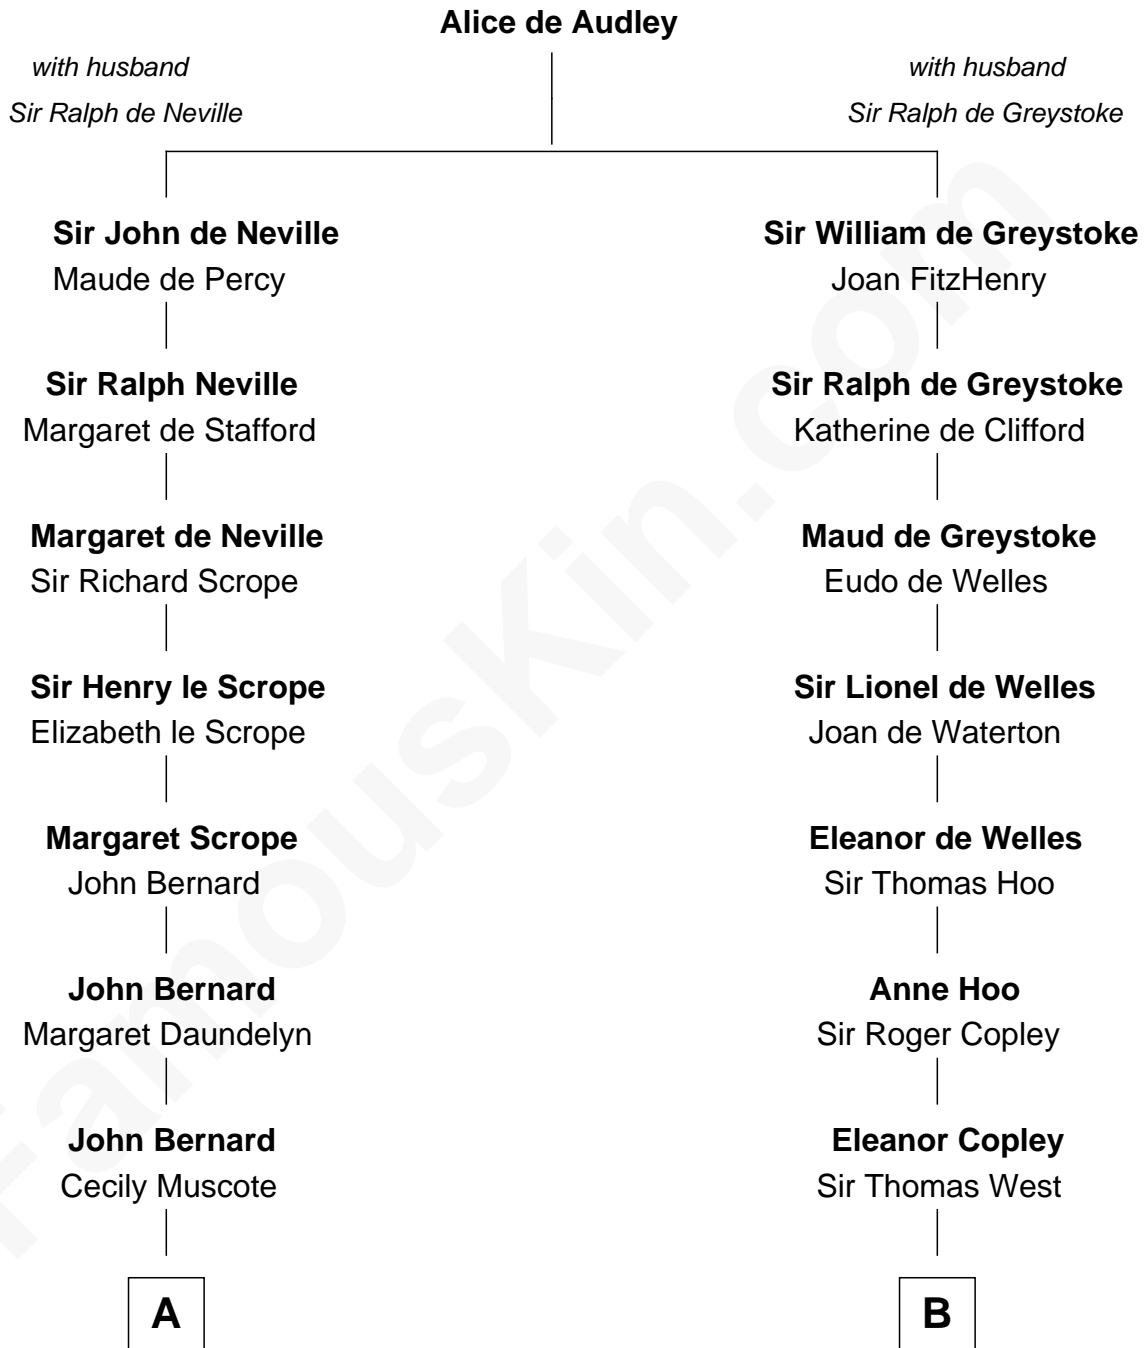

FamousKin.com
Relationship Chart of
Benjamin Harrison
23rd U.S. President

16th cousin 5 times removed of

Nelson Rockefeller
41st U.S. Vice-President

C

—
Lucy Avery

Godfrey Lewis Rockefeller

—
William Avery Rockefeller

Eliza Davison

—
John Davison Rockefeller

Laura Celestia Spelman

—
John Davison Rockefeller

Abby Greene Aldrich

—
Nelson Rockefeller

41st U.S. Vice-President