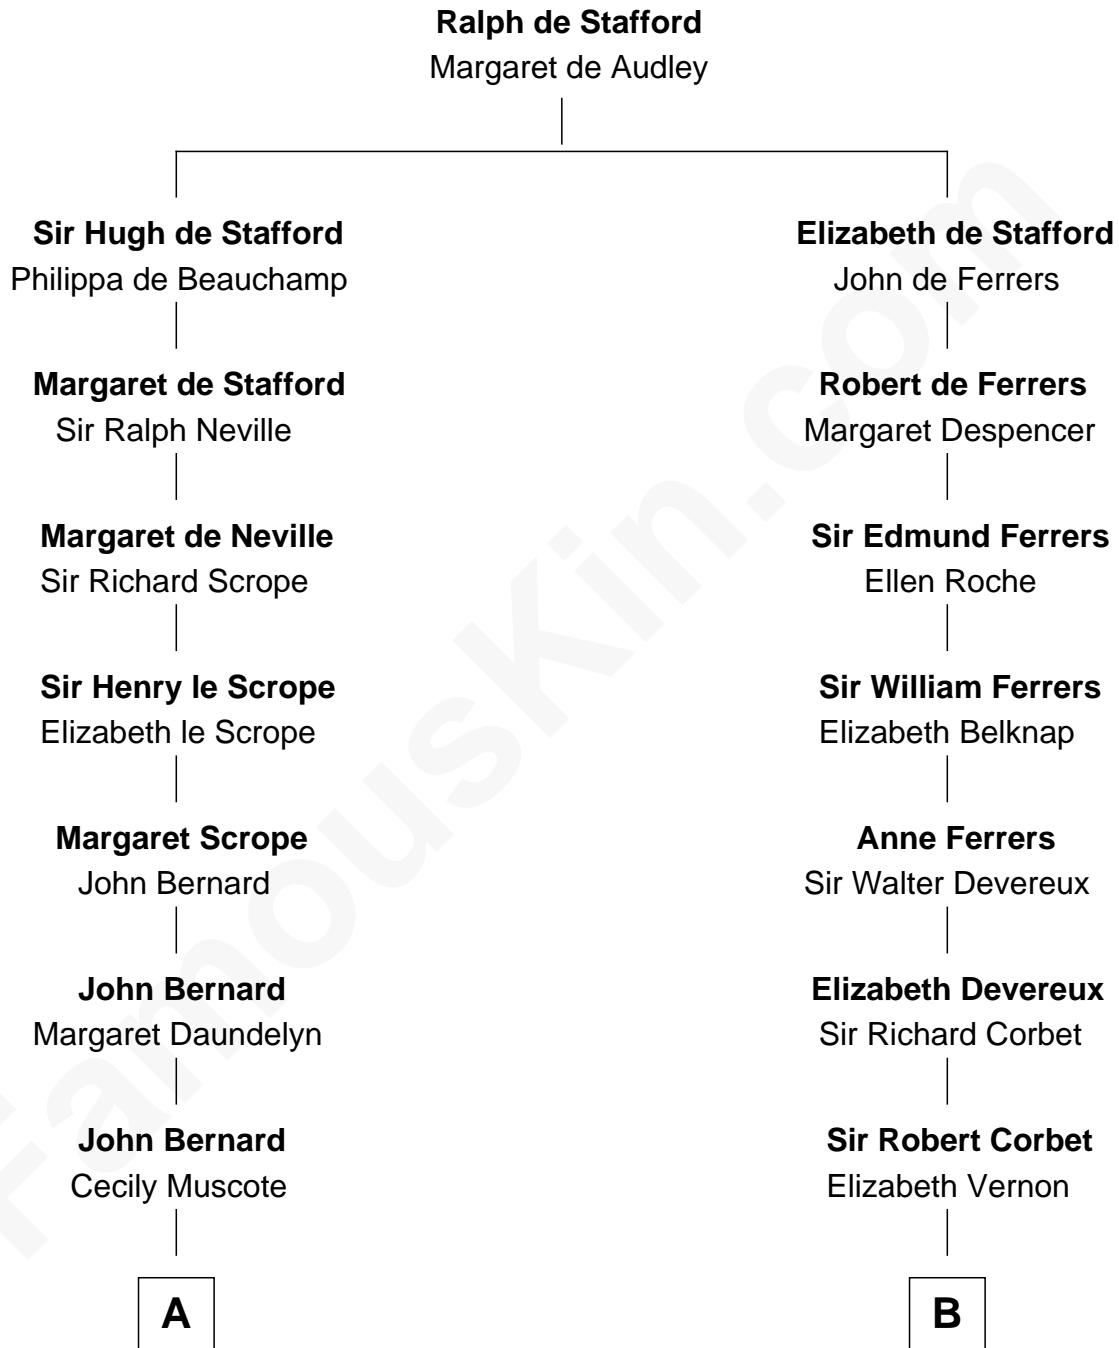

**FamousKin.com**  
**Relationship Chart of**  
**Benjamin Harrison**  
*23rd U.S. President*

16th cousin 5 times removed of

**Nelson Rockefeller**  
*41st U.S. Vice-President*

**C**

—  
**Lucy Avery**

Godfrey Lewis Rockefeller

—  
**William Avery Rockefeller**

Eliza Davison

—  
**John Davison Rockefeller**

Laura Celestia Spelman

—  
**John Davison Rockefeller**

Abby Greene Aldrich

—  
**Nelson Rockefeller**

*41st U.S. Vice-President*