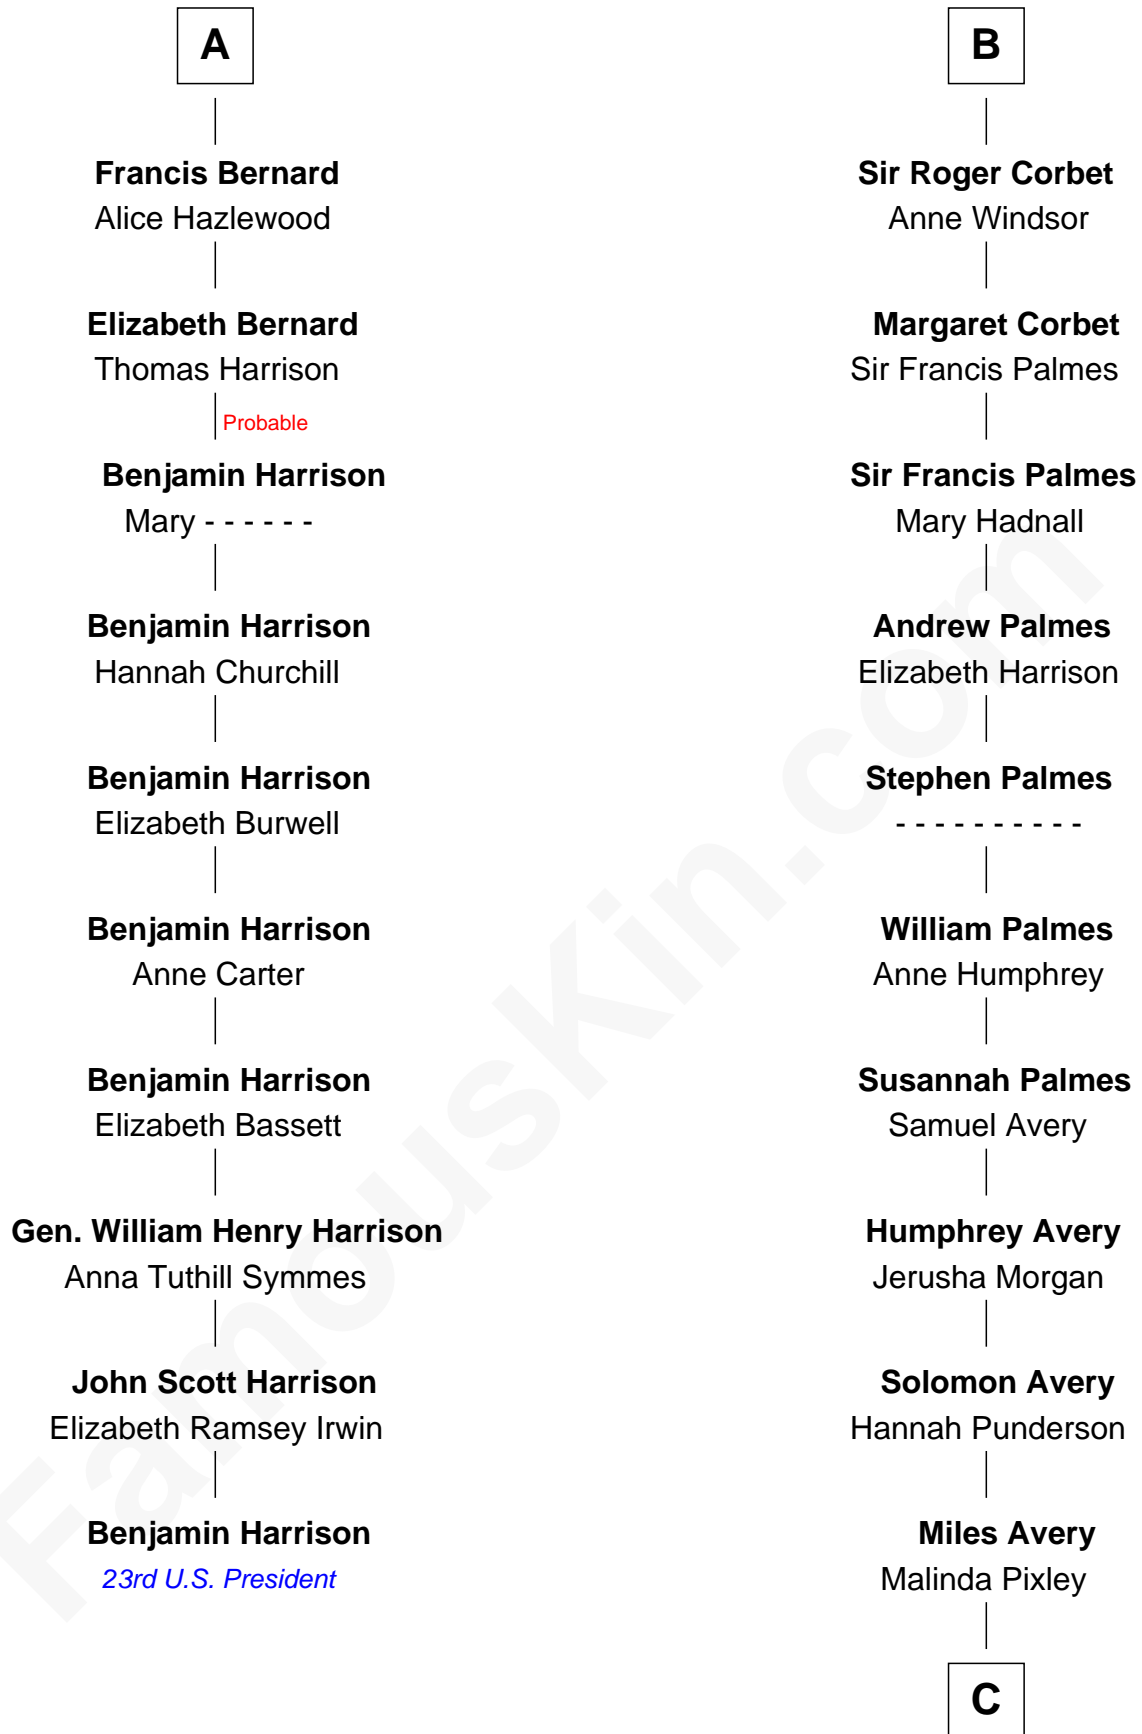

**FamousKin.com**  
**Relationship Chart of**  
**Benjamin Harrison**  
*23rd U.S. President*

16th cousin 5 times removed of

**Nelson Rockefeller**  
*41st U.S. Vice-President*

**C**

—  
**Lucy Avery**

Godfrey Lewis Rockefeller

—  
**William Avery Rockefeller**

Eliza Davison

—  
**John Davison Rockefeller**

Laura Celestia Spelman

—  
**John Davison Rockefeller**

Abby Greene Aldrich

—  
**Nelson Rockefeller**

*41st U.S. Vice-President*