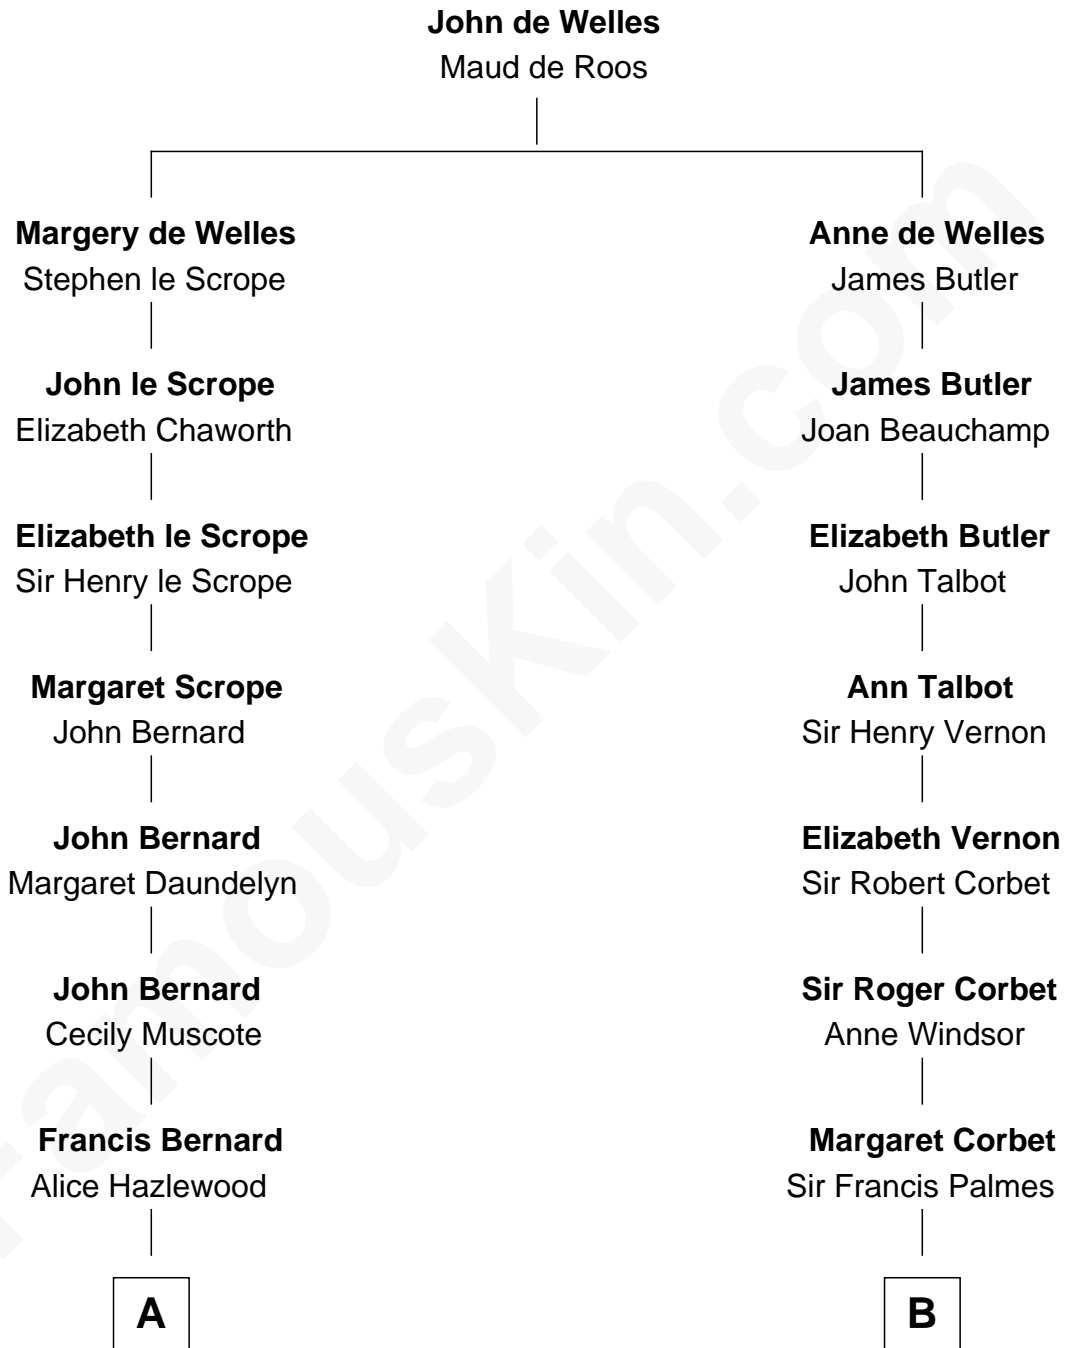

FamousKin.com
Relationship Chart of
Benjamin Harrison
23rd U.S. President

15th cousin 4 times removed of

Nelson Rockefeller
41st U.S. Vice-President

C

John Davison Rockefeller

Laura Celestia Spelman

John Davison Rockefeller

Abby Greene Aldrich

Nelson Rockefeller

41st U.S. Vice-President

FamousKin.com