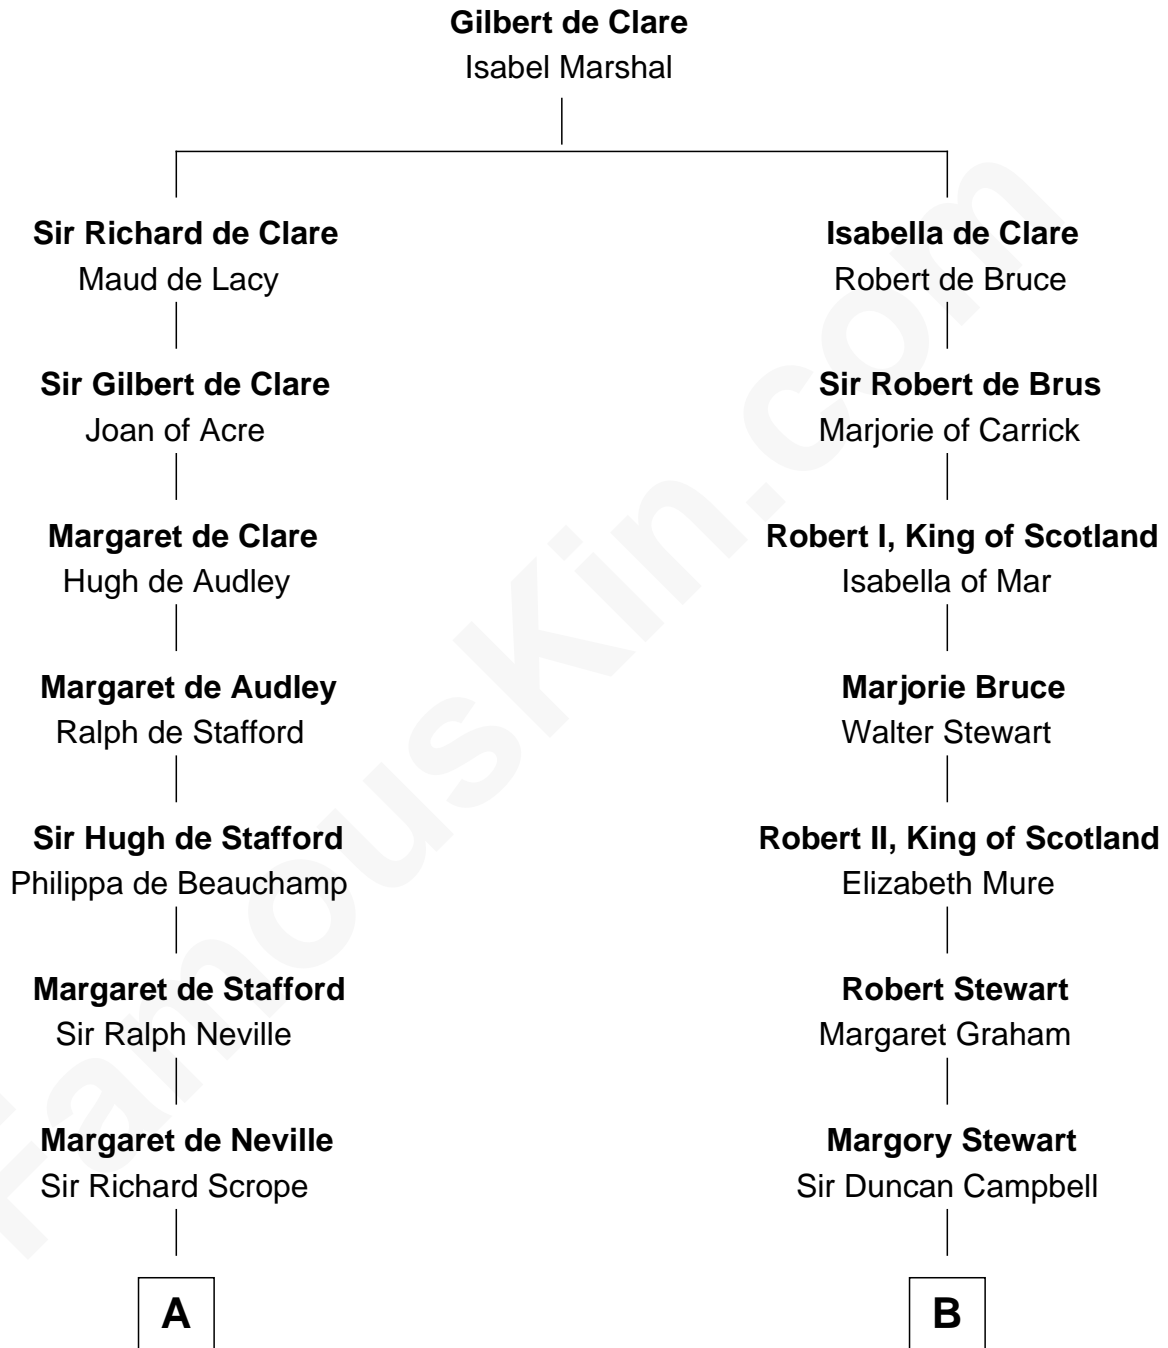

FamousKin.com
Relationship Chart of
Benjamin Harrison
23rd U.S. President

20th cousin 1 time removed of
Emily Post
American Author on Etiquette

C

Benjamin Harrison

Elizabeth Bassett

Gen. William Henry Harrison

Anna Tuthill Symmes

John Scott Harrison

Elizabeth Ramsey Irwin

Benjamin Harrison

23rd U.S. President

D

Mary Meek Magruder

Thomas Clagett