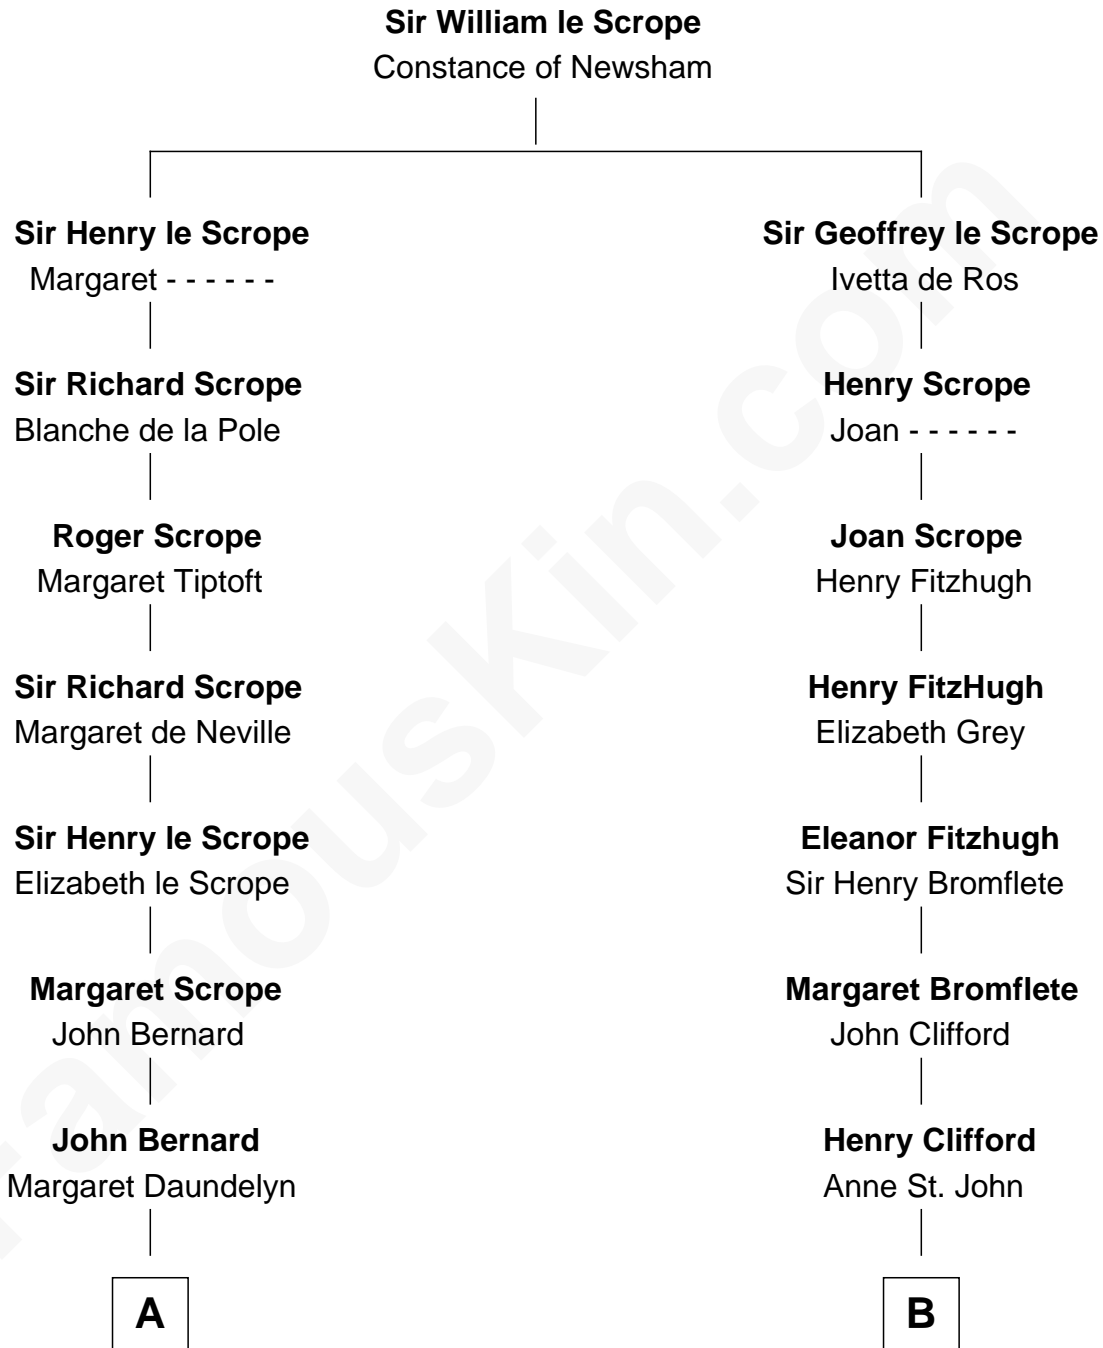

**FamousKin.com**  
**Relationship Chart of**  
**Benjamin Harrison**  
*23rd U.S. President*

17th cousin 4 times removed of

**Camilla Parker Bowles**  
*Queen Consort of the United Kingdom*

**C**

**William Coutts Keppel**

Sophia Mary McNab

**George Keppel**

Alice Frederica Edmonstone

**Sonia Rosemary Keppel**

Roland Calvert Cubitt

**Rosalind Maud Cubitt**

Bruce Middleton Hope Shand

**Camilla Parker Bowles**

*Queen Consort*