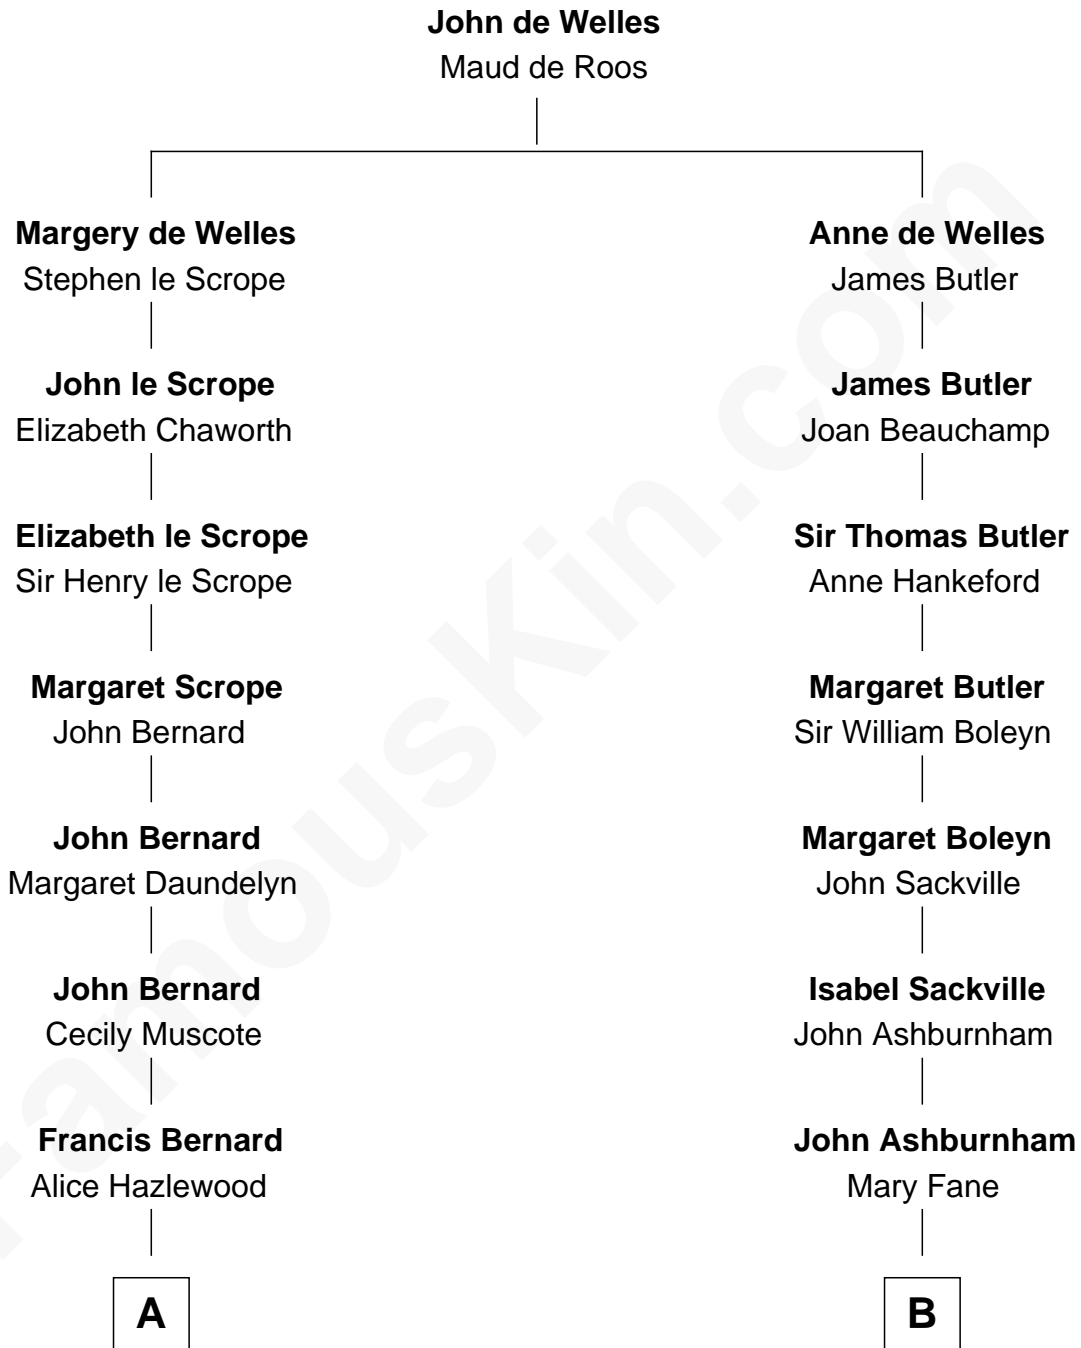

**FamousKin.com**  
**Relationship Chart of**  
**Benjamin Harrison**  
*23rd U.S. President*

15th cousin 4 times removed of

**Camilla Parker Bowles**  
*Queen Consort of the United Kingdom*

**C**

**Sonia Rosemary Keppel**  
Roland Calvert Cubitt

**Rosalind Maud Cubitt**  
Bruce Middleton Hope Shand

**Camilla Parker Bowles**  
*Queen Consort*

FamousKin.com

Camilla Parker Bowles photo by [Agência Brasil](#) [\(CC BY 3.0 BRAZIL\)](#)