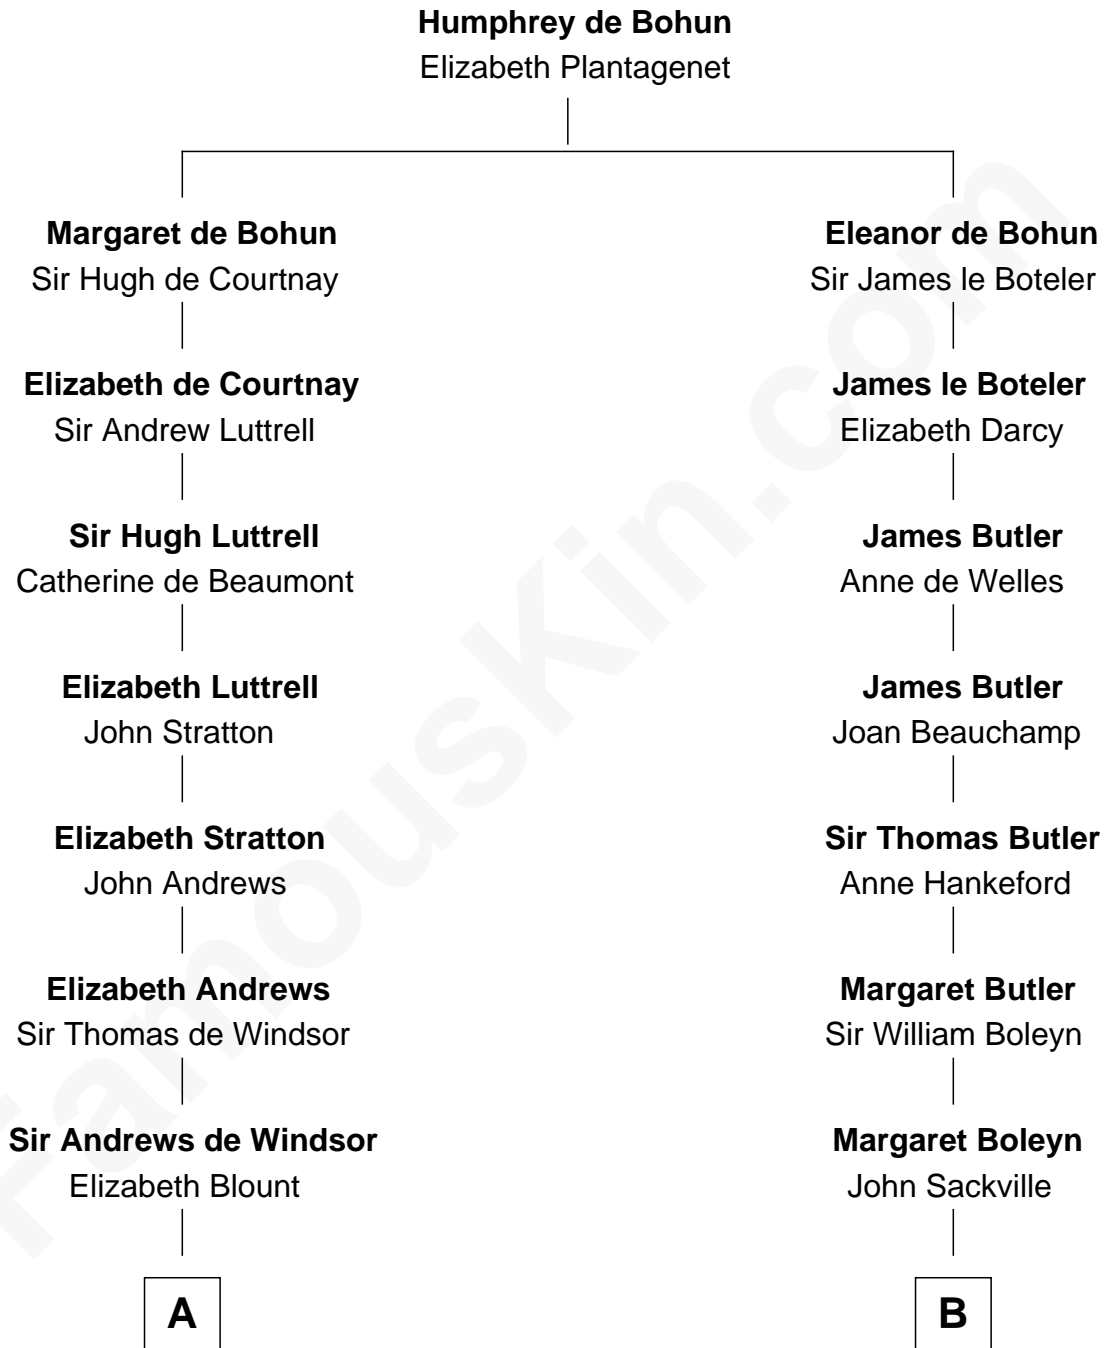

**FamousKin.com**  
**Relationship Chart of**  
**Benjamin Harrison**  
*23rd U.S. President*

**16th cousin 5 times removed of**  
**Camilla Parker Bowles**  
*Queen Consort of the United Kingdom*

**C**

**William Coutts Keppel**  
Sophia Mary McNab

**George Keppel**  
Alice Frederica Edmonstone

**Sonia Rosemary Keppel**  
Roland Calvert Cubitt

**Rosalind Maud Cubitt**  
Bruce Middleton Hope Shand

**Camilla Parker Bowles**  
*Queen Consort*