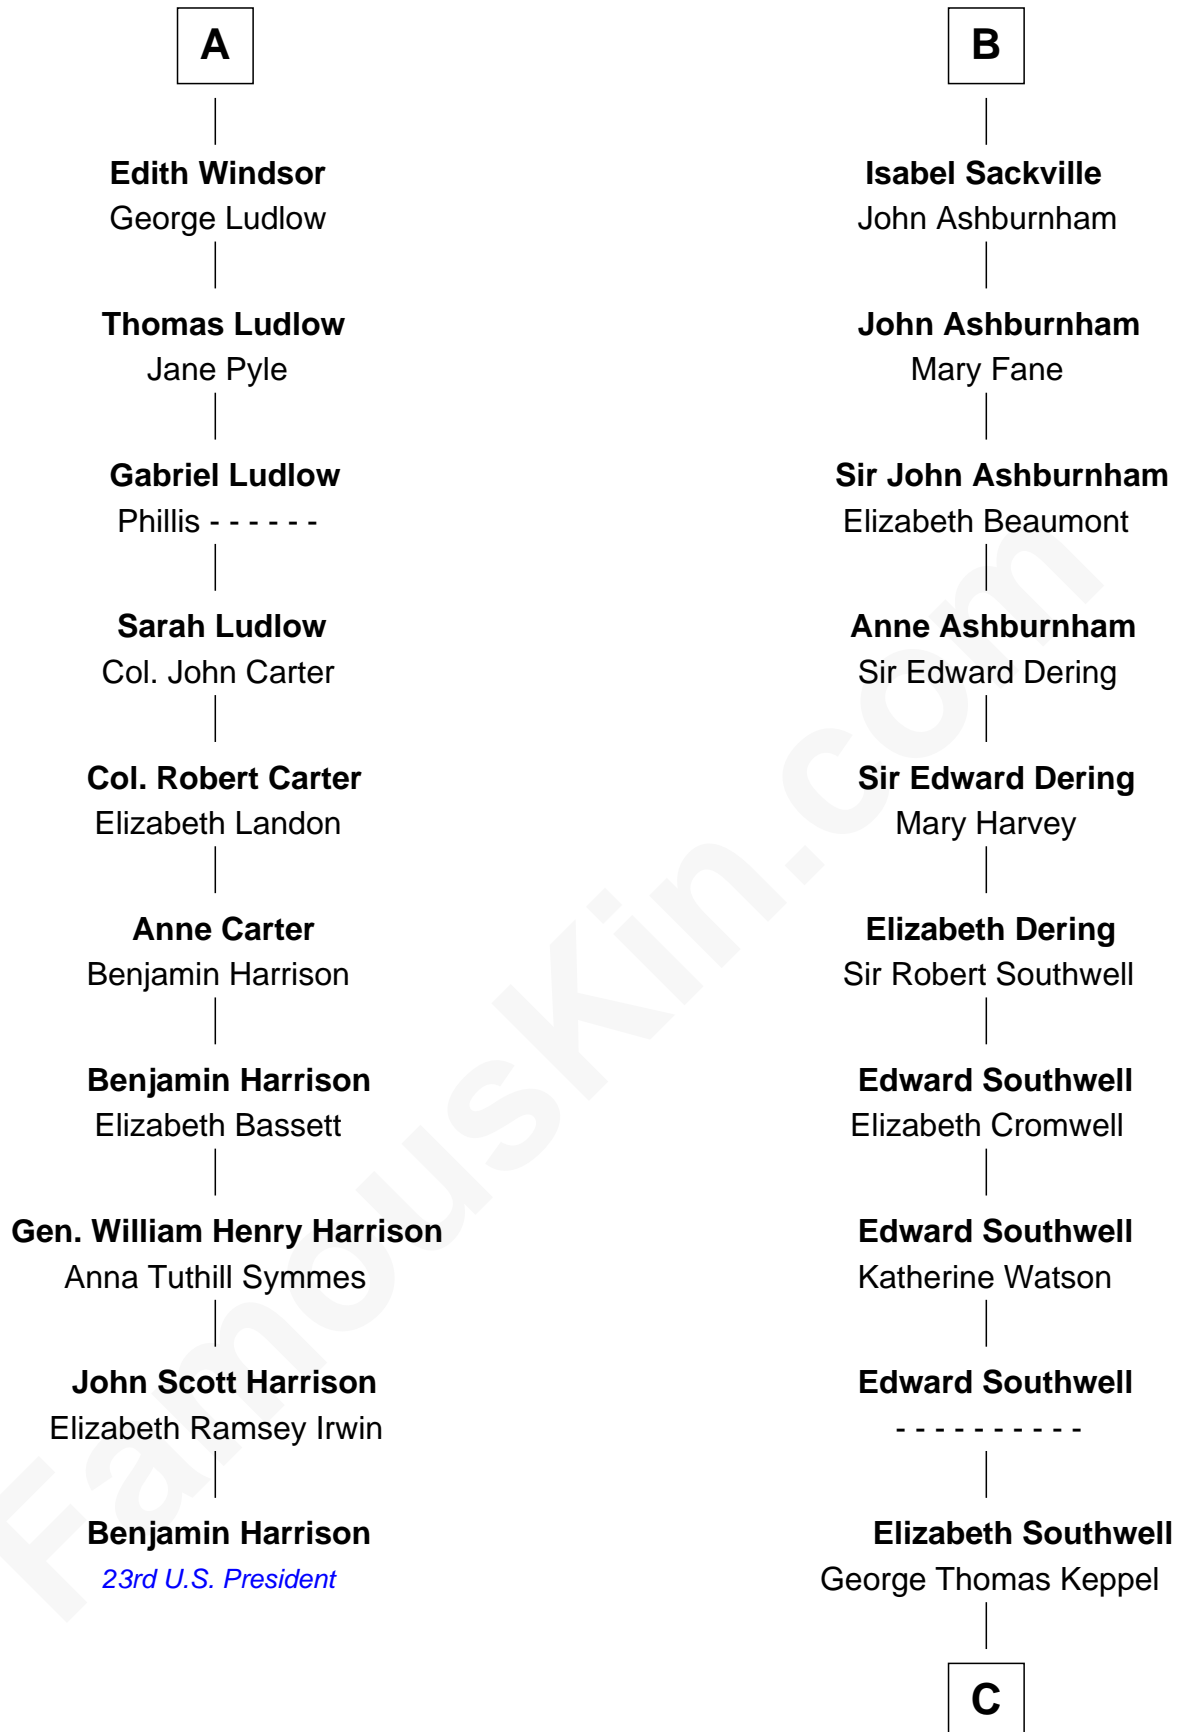

**FamousKin.com**  
**Relationship Chart of**  
**Benjamin Harrison**  
*23rd U.S. President*

**16th cousin 5 times removed of**  
**Camilla Parker Bowles**  
*Queen Consort of the United Kingdom*

**C**

**William Coutts Keppel**  
Sophia Mary McNab

**George Keppel**  
Alice Frederica Edmonstone

**Sonia Rosemary Keppel**  
Roland Calvert Cubitt

**Rosalind Maud Cubitt**  
Bruce Middleton Hope Shand

**Camilla Parker Bowles**  
*Queen Consort*