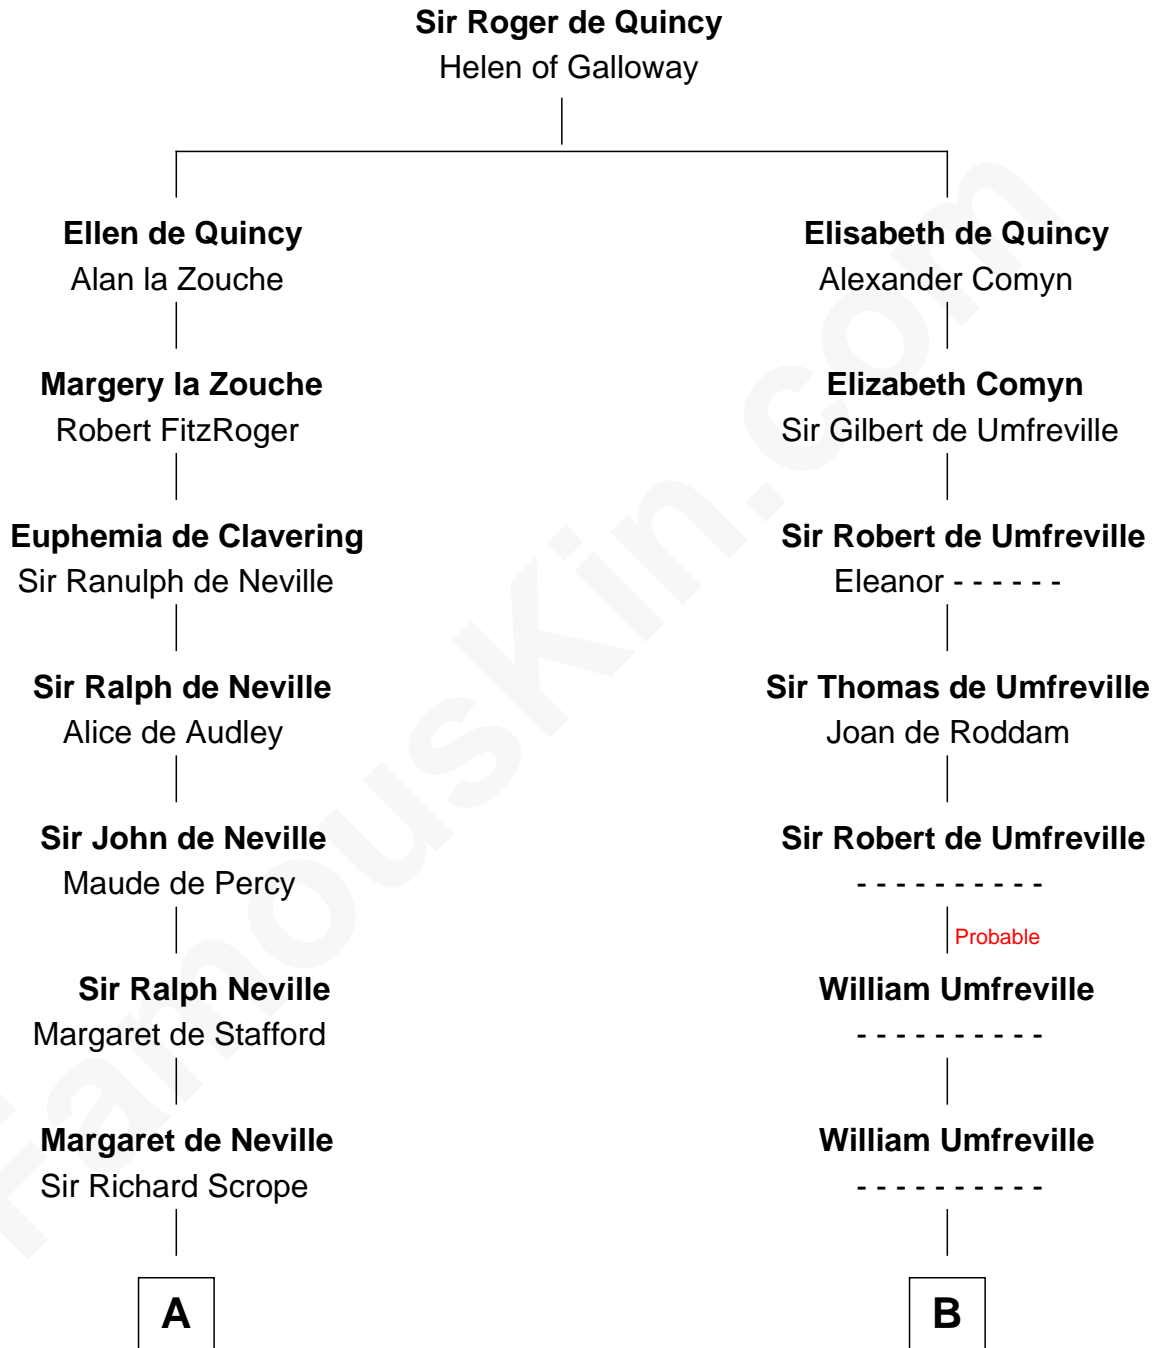

FamousKin.com
Relationship Chart of
Benjamin Harrison
23rd U.S. President

18th cousin 2 times removed of
Helen (Herron) Taft
First Lady of President William H. Taft

C

Benjamin Harrison

Elizabeth Bassett

Gen. William Henry Harrison

Anna Tuthill Symmes

John Scott Harrison

Elizabeth Ramsey Irwin

Benjamin Harrison

23rd U.S. President

D

Harriet Anne Collins

John Williamson Herron

Helen (Herron) Taft

First Lady of William H. Taft

FamousKin.com