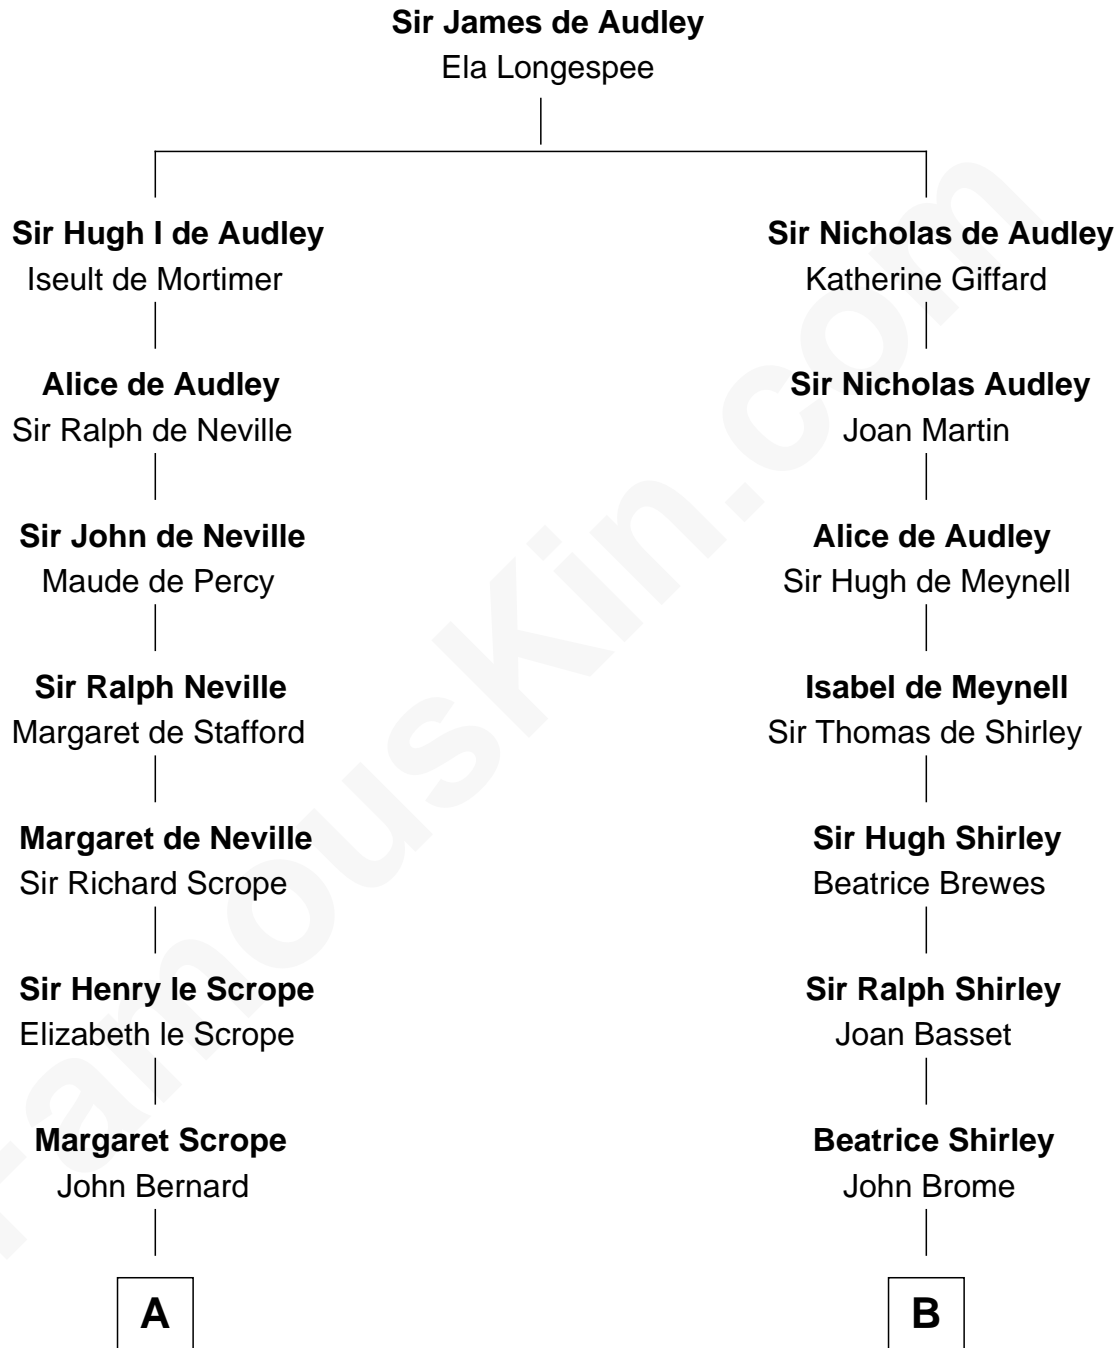

**FamousKin.com**  
**Relationship Chart of**  
**Benjamin Harrison**  
*23rd U.S. President*

**18th cousin 2 times removed of**  
**Helen (Herron) Taft**  
*First Lady of President William H. Taft*

**C**

**John Scott Harrison**  
Elizabeth Ramsey Irwin

**Benjamin Harrison**  
*23rd U.S. President*

**D**

**Charity Welles**  
Rev. Isaac Clinton

**Maria Clinton**  
Ela Collins

**Harriet Anne Collins**  
John Williamson Herron

**Helen (Herron) Taft**  
*First Lady of William H. Taft*

FamousKin.com