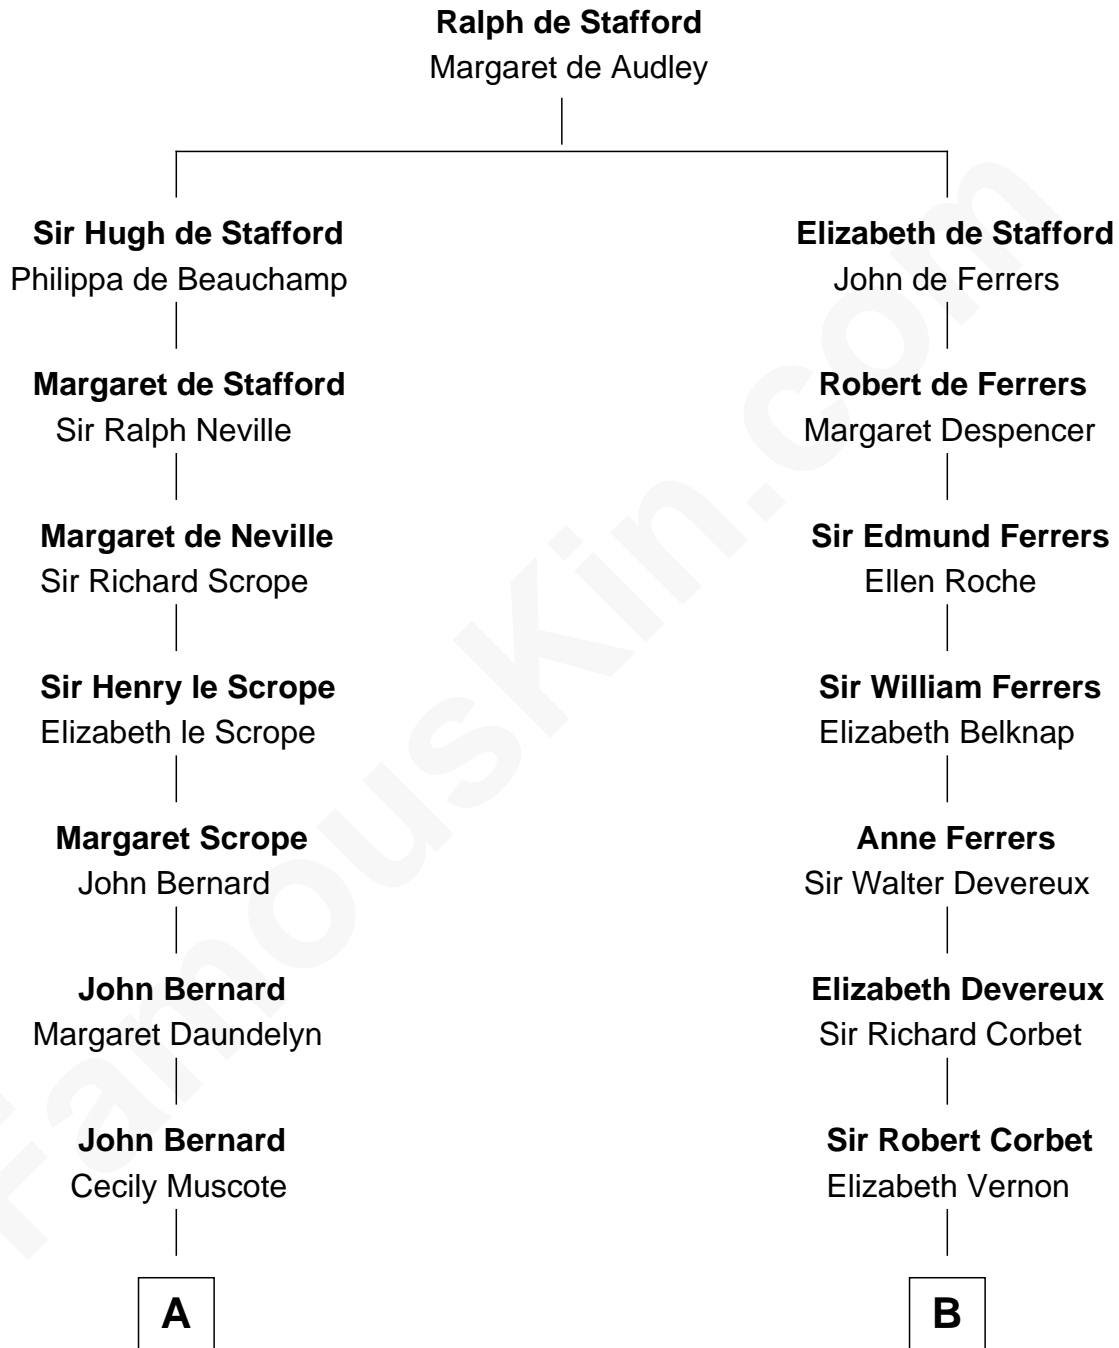

FamousKin.com
Relationship Chart of
Benjamin Harrison
23rd U.S. President

16th cousin 2 times removed of
Grover Cleveland
22nd and 24th U.S. President

FamousKin.com