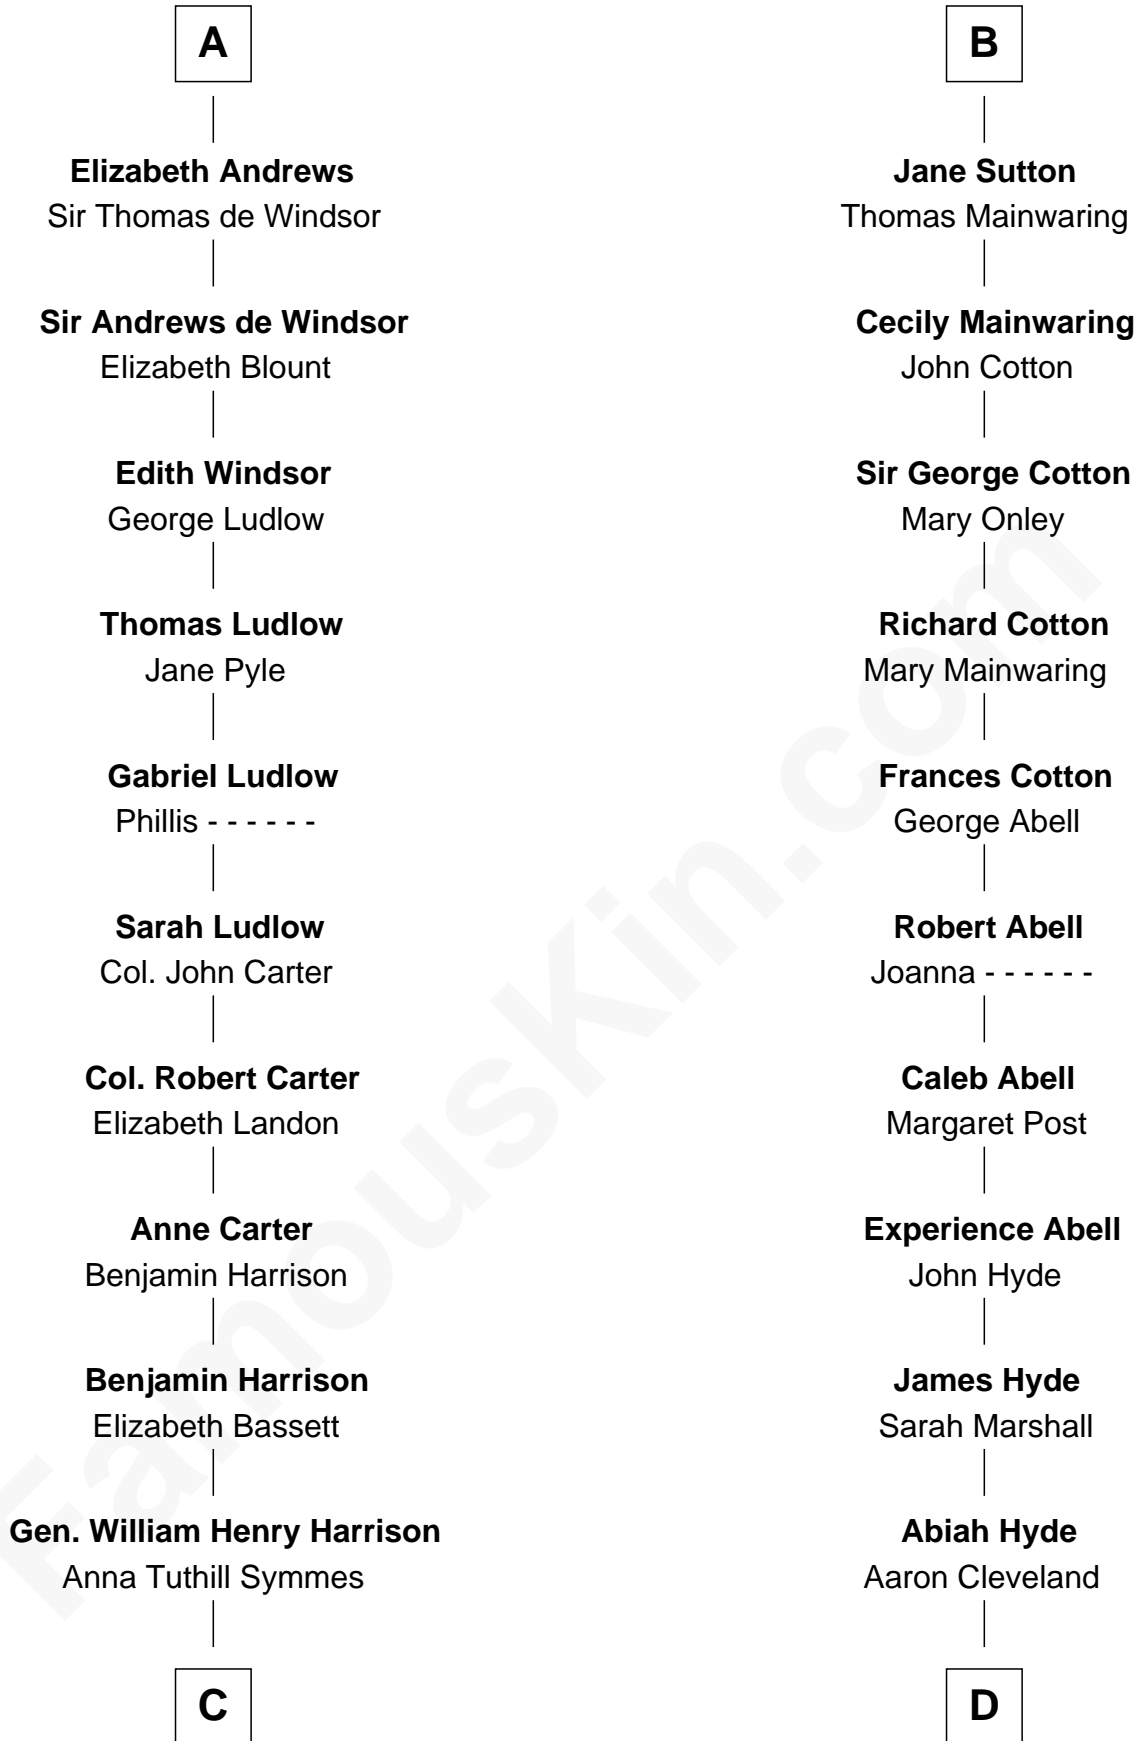

FamousKin.com
Relationship Chart of
Benjamin Harrison
23rd U.S. President

18th cousin 1 time removed of
Grover Cleveland
22nd and 24th U.S. President

Sir Hugh le Despencer
 Aveline Basset

C

John Scott Harrison
Elizabeth Ramsey Irwin

Benjamin Harrison
23rd U.S. President

D

William Cleveland
Margaret Falley

Rev. Richard Falley Cleveland
Ann Neal

Grover Cleveland
22nd and 24th U.S. President

FamousKin.com