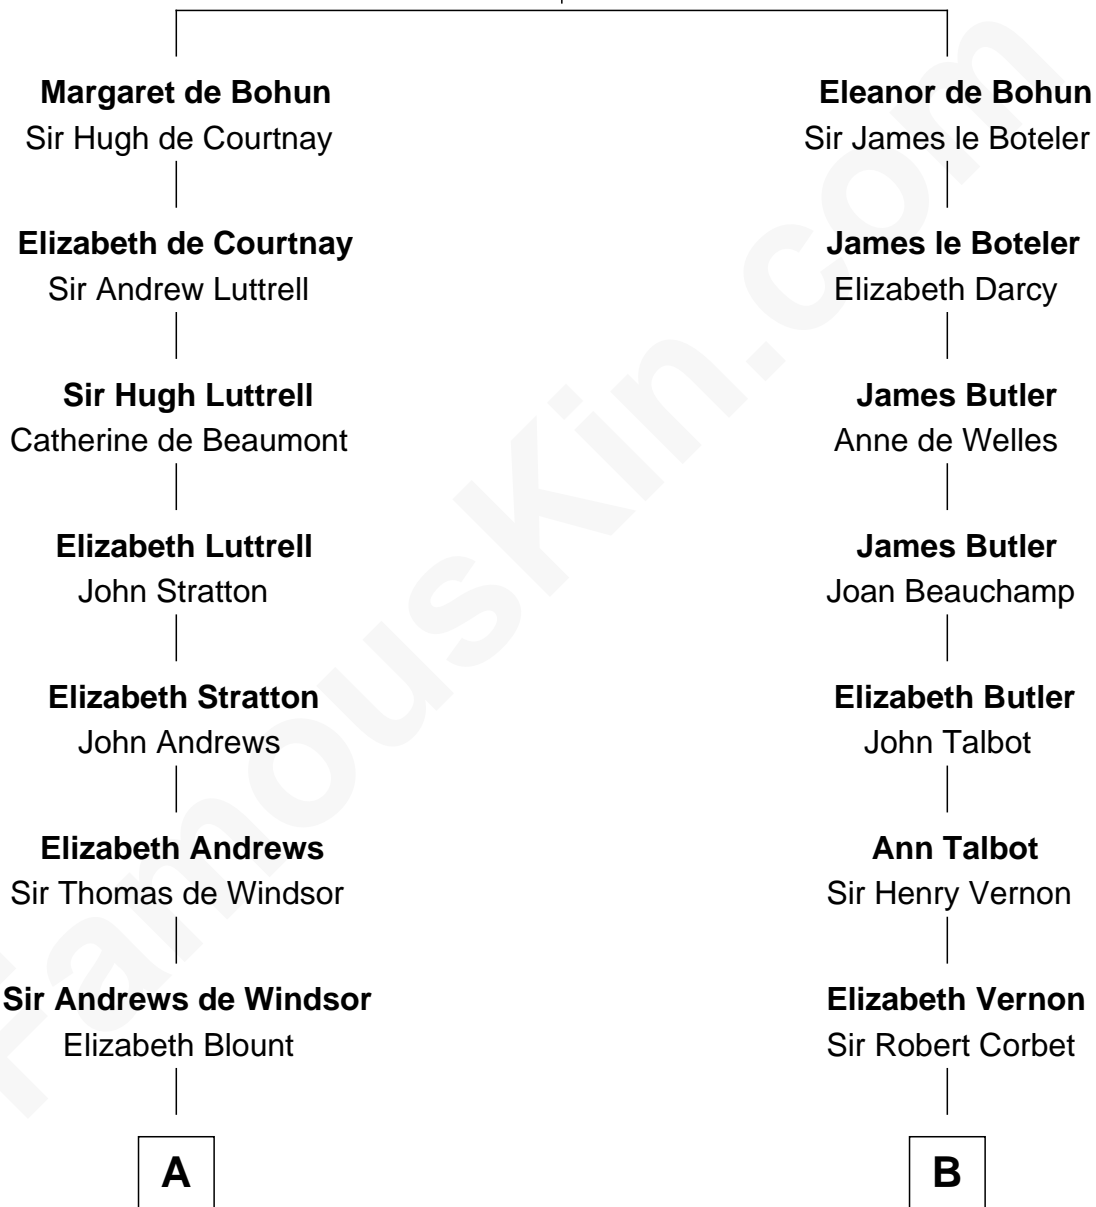

FamousKin.com
Relationship Chart of
Benjamin Harrison
23rd U.S. President

16th cousin 2 times removed of
Grover Cleveland
22nd and 24th U.S. President

Humphrey de Bohun
 Elizabeth Plantagenet

FamousKin.com