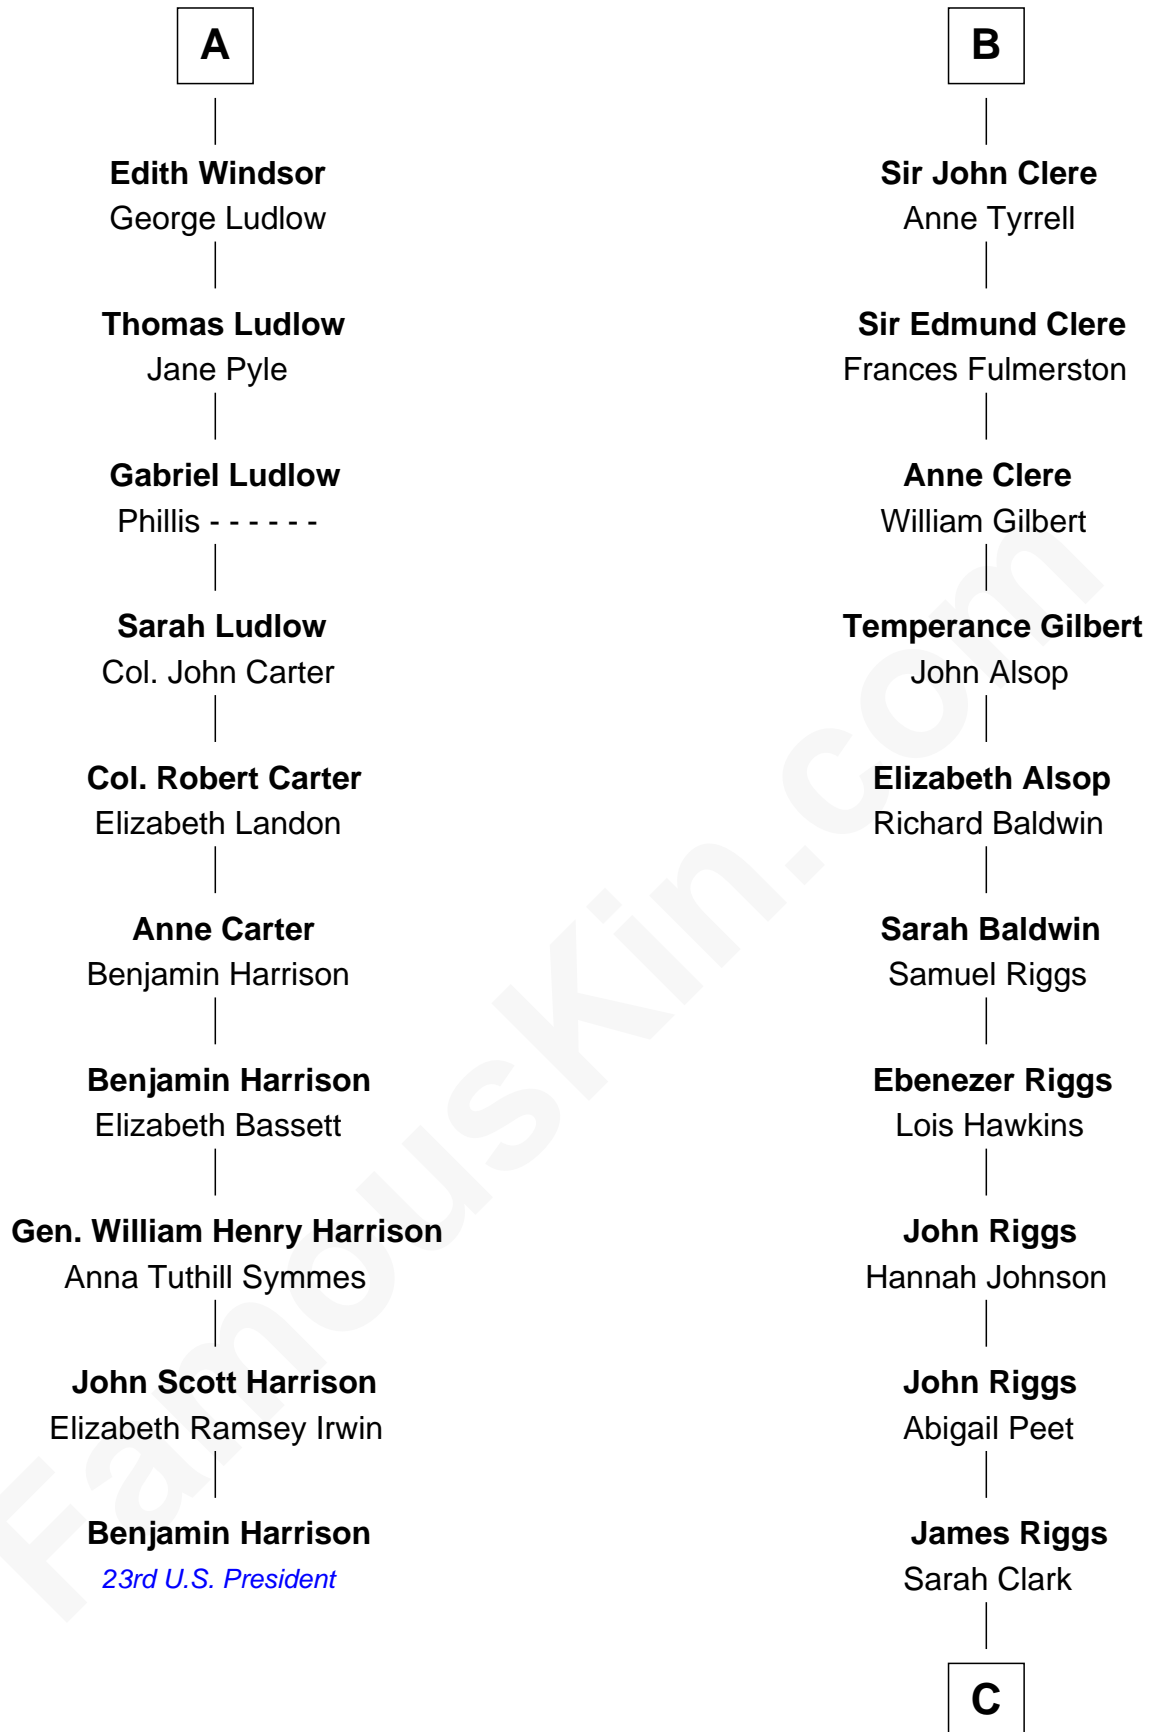

**FamousKin.com**  
**Relationship Chart of**  
**Benjamin Harrison**  
*23rd U.S. President*

16th cousin 5 times removed of

**Mamie (Doud) Eisenhower**  
*First Lady of President Dwight Eisenhower*

**Humphrey de Bohun**  
 Elizabeth Plantagenet

**C**

**George Riggs**

Phebe Caniff

**Maria Riggs**

Eli Doud

**Royal Houghton Doud**

Mary Cornelia Sheldon

**John Sheldon Doud**

Elivera Mathilda Carlson

**Mamie (Doud) Eisenhower**

*First Lady of Dwight Eisenhower*