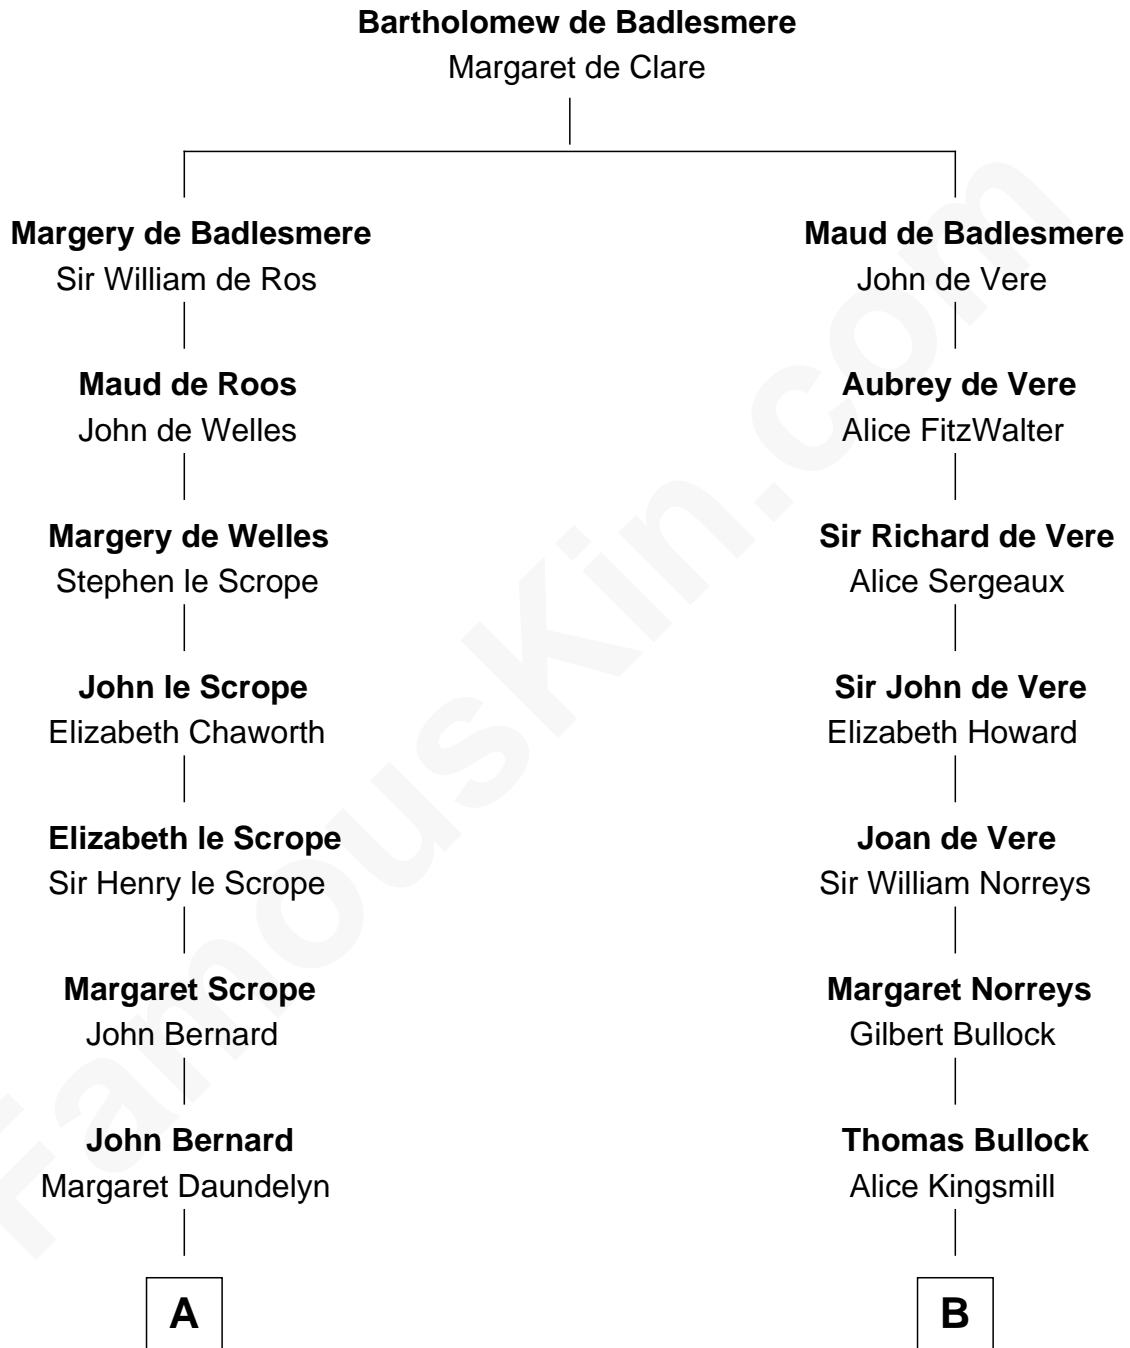

**FamousKin.com**  
**Relationship Chart of**  
**Benjamin Harrison**  
*23rd U.S. President*

**17th cousin 2 times removed of**  
**Lou (Henry) Hoover**  
*First Lady of President Herbert Hoover*

**C**

**Philomelia Sophia Scobey**

Phineas Weed

**Florence Ida Weed**

Charles Delano Henry

**Lou (Henry) Hoover**

*First Lady of Herbert Hoover*

FamousKin.com