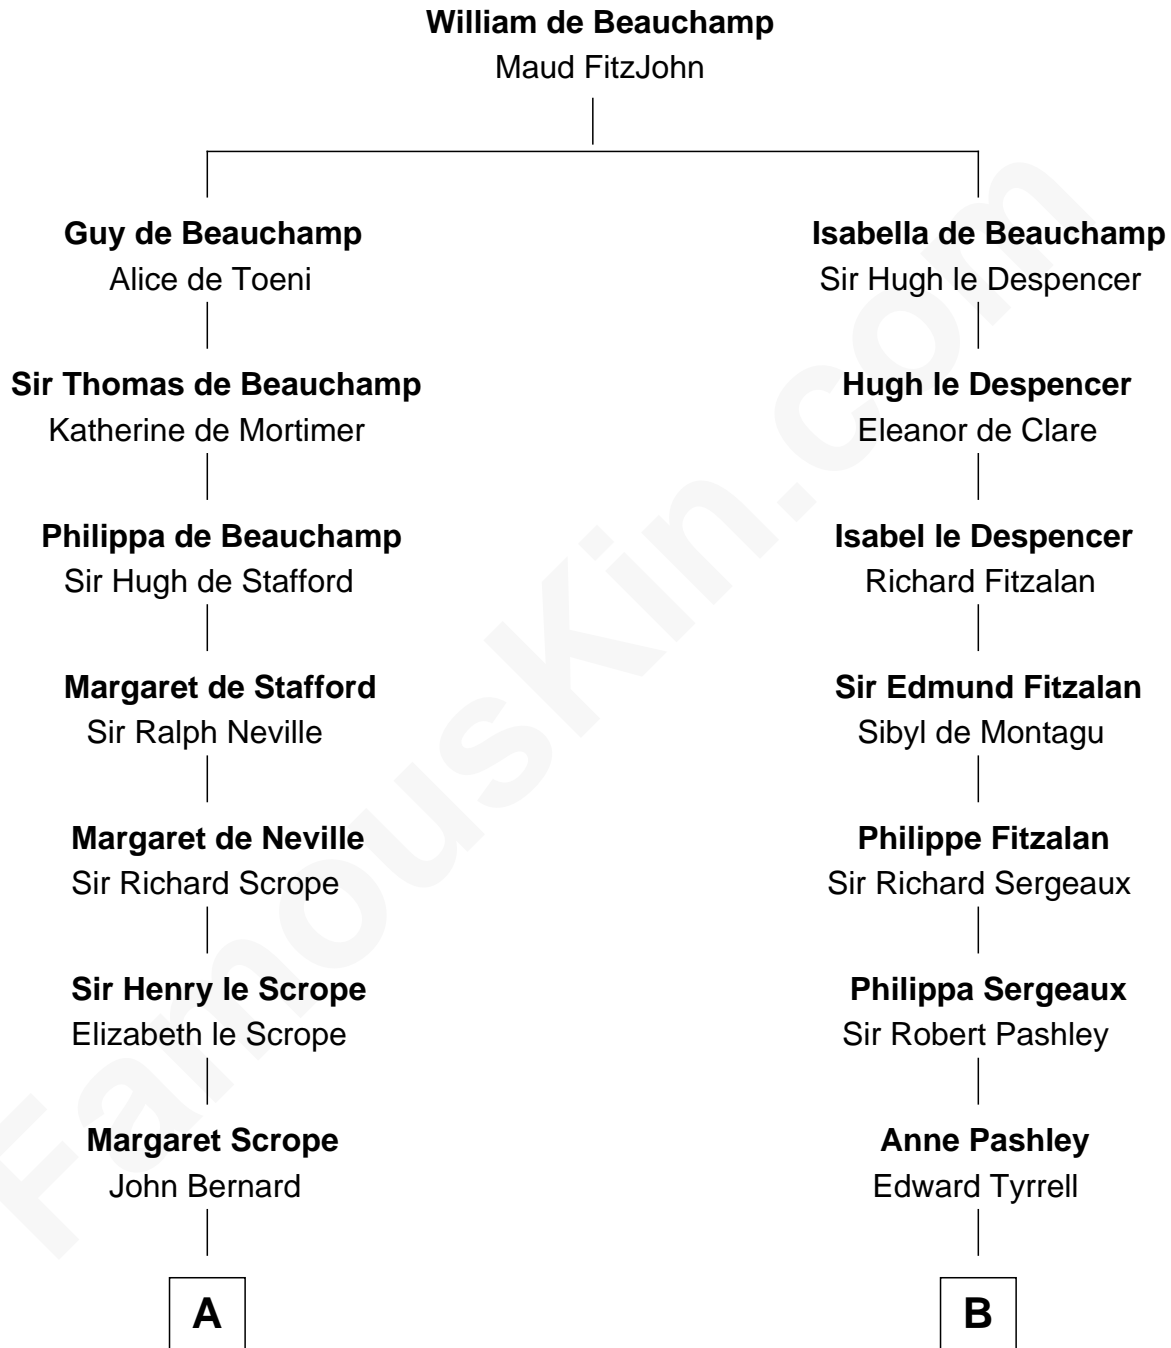

FamousKin.com
Relationship Chart of
Benjamin Harrison
23rd U.S. President

18th cousin 3 times removed of

Ellen Louise (Axson) Wilson
First Lady of President Woodrow Wilson

C

John Scott Harrison
Elizabeth Ramsey Irwin

Benjamin Harrison
23rd U.S. President

D

Deliverance Coward
James FitzRandolph

Isaac FitzRandolph
Eleanor Hunter

Rebecca Longstreet FitzRandolph
Rev. Isaac Stockton Keith Axson

Rev. Samuel Edward Axson
Margaret Jane Hoyt

Ellen Louise (Axson) Wilson
First Lady of Woodrow Wilson

FamousKin.com