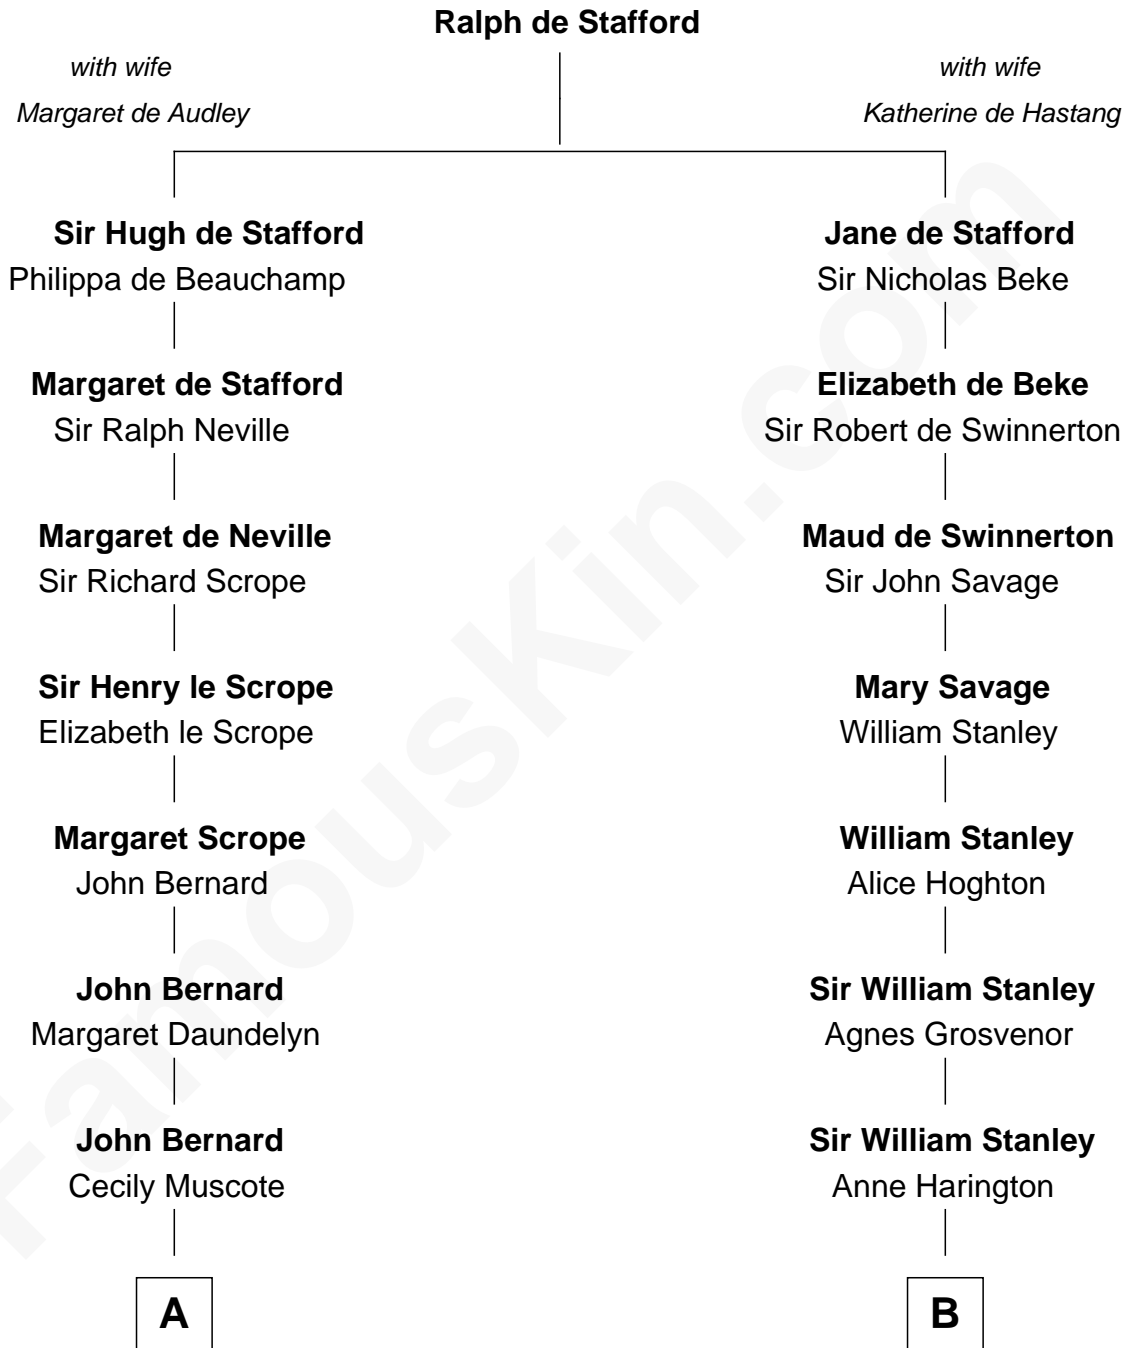

FamousKin.com
Relationship Chart of
Benjamin Harrison
23rd U.S. President

16th cousin 3 times removed of
Edith (Bolling) Wilson
First Lady of President Woodrow Wilson

C

Anne E. Wigginton

Archibald Bolling

William Holcombe Bolling

Sarah Spiers White

Edith (Bolling) Wilson

First Lady of Woodrow Wilson

FamousKin.com