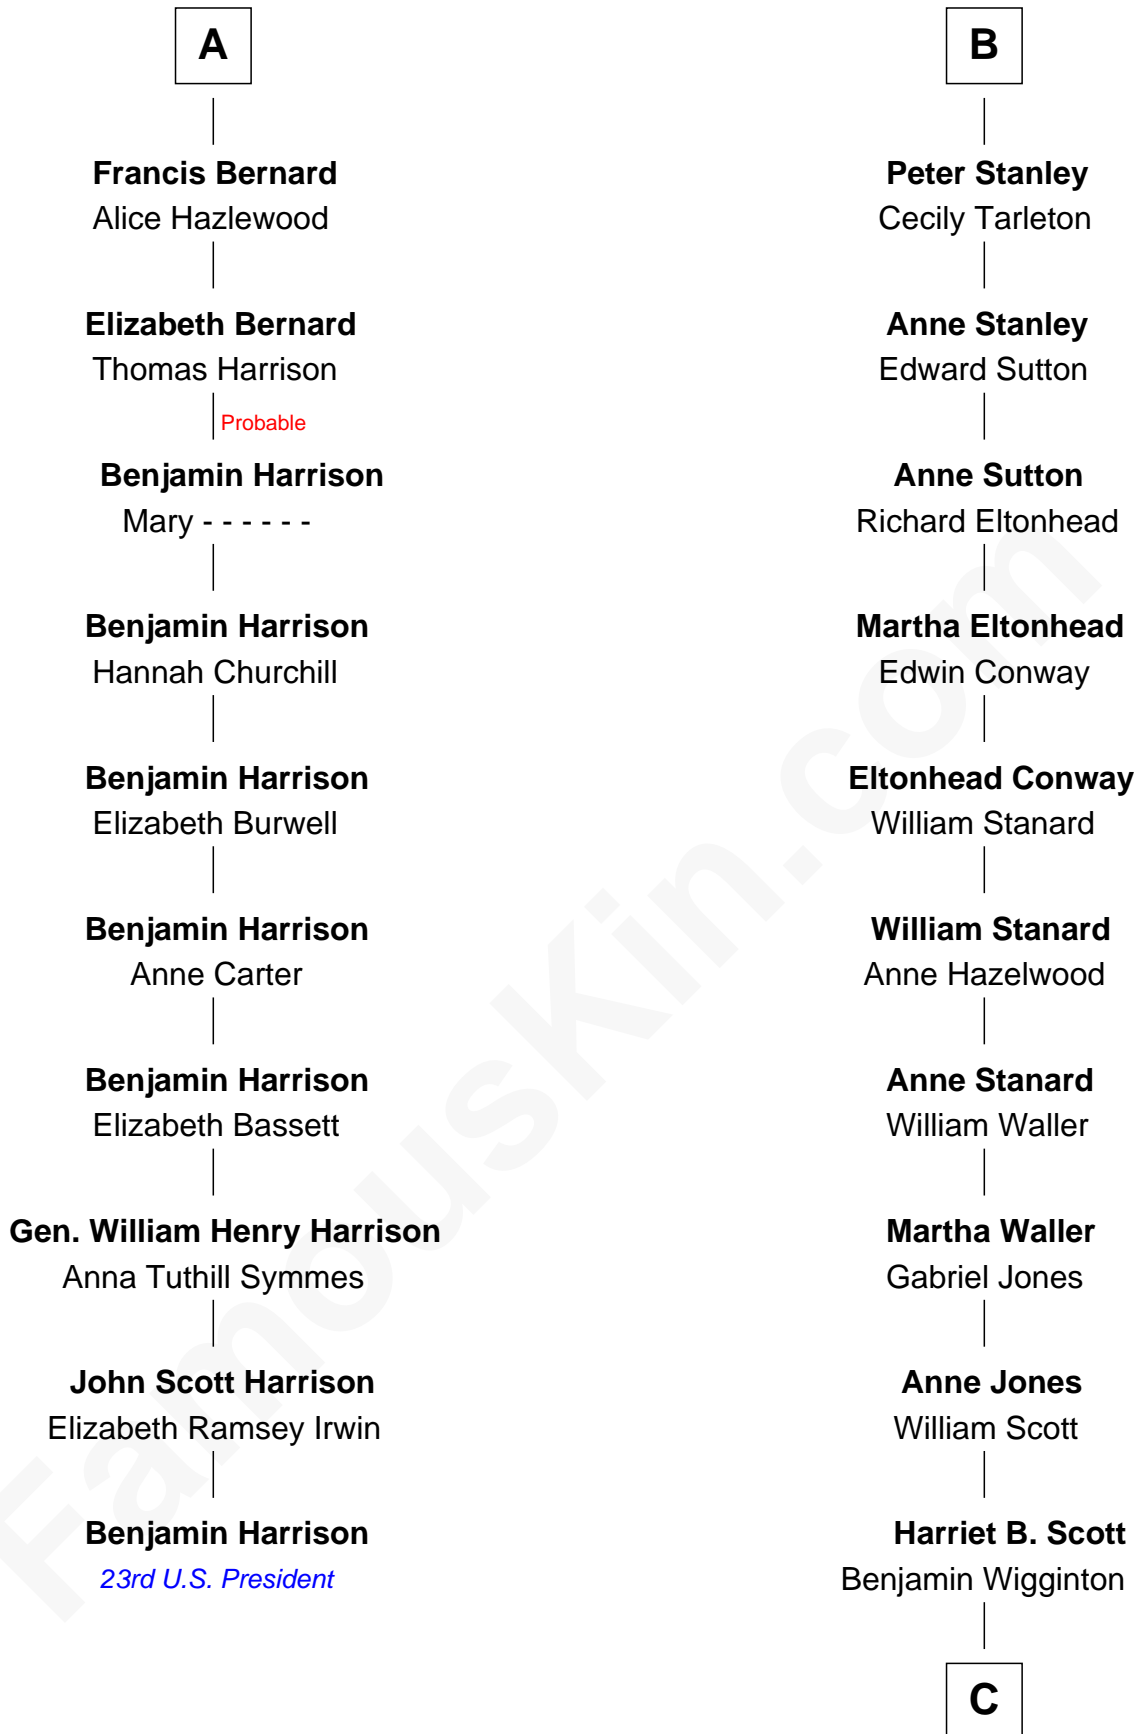

FamousKin.com
Relationship Chart of
Benjamin Harrison
23rd U.S. President

16th cousin 3 times removed of
Edith (Bolling) Wilson
First Lady of President Woodrow Wilson

C

Anne E. Wigginton

Archibald Bolling

William Holcombe Bolling

Sarah Spiers White

Edith (Bolling) Wilson

First Lady of Woodrow Wilson

FamousKin.com