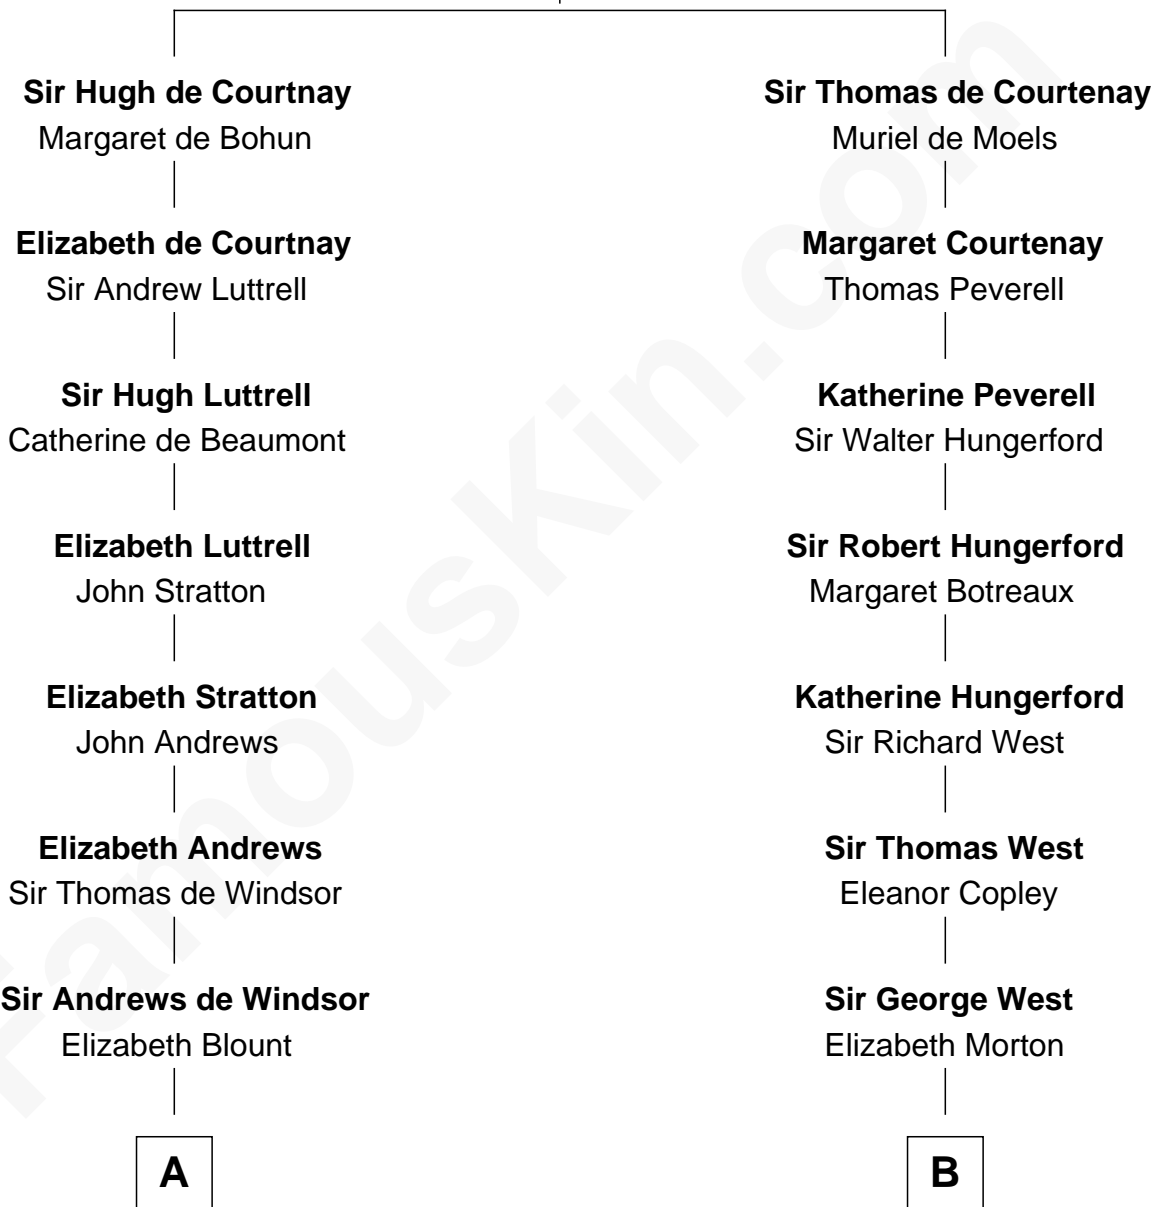

FamousKin.com
Relationship Chart of
Benjamin Harrison
23rd U.S. President

16th cousin 2 times removed of
Edith (Bolling) Wilson
First Lady of President Woodrow Wilson

Sir Hugh de Courtenay
 Agnes de St. John

C

William Holcombe Bolling

Sarah Spiers White

Edith (Bolling) Wilson

First Lady of Woodrow Wilson

FamousKin.com