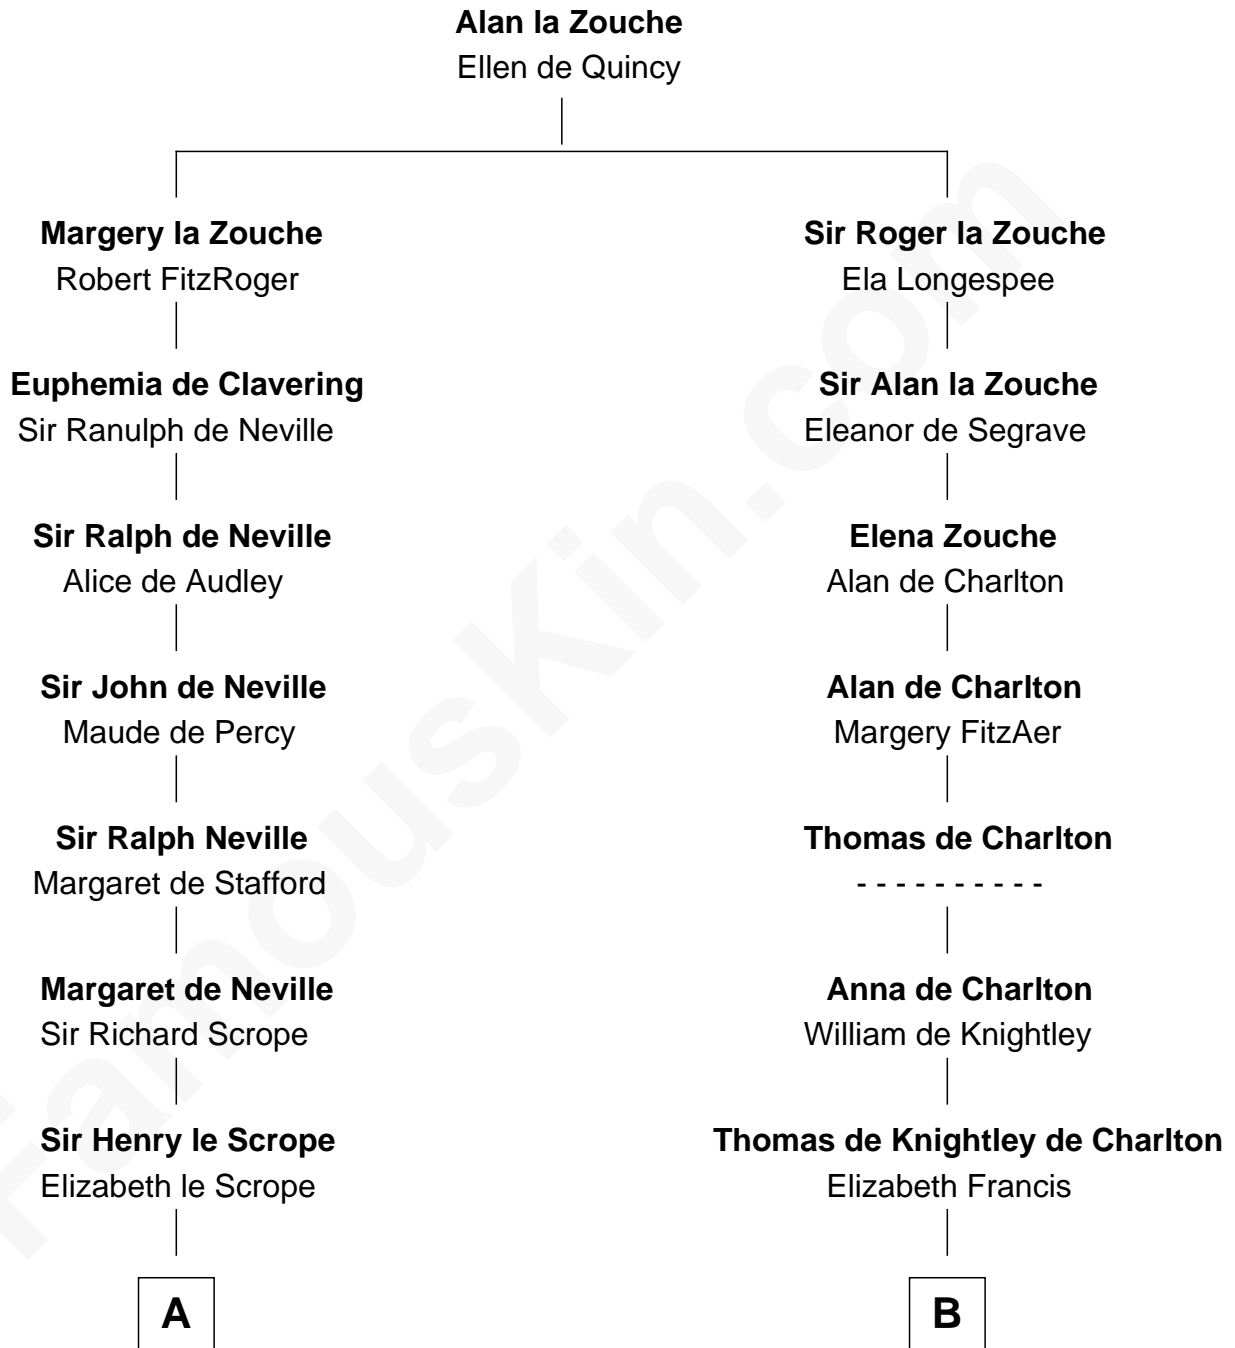

FamousKin.com

Relationship Chart of

Benjamin Harrison

23rd U.S. President

17th cousin 2 times removed of

Samuel Prescott

Completed Paul Revere's Midnight Ride

C

—
Gen. William Henry Harrison

Anna Tuthill Symmes

—
John Scott Harrison

Elizabeth Ramsey Irwin

—
Benjamin Harrison

23rd U.S. President

FamousKin.com