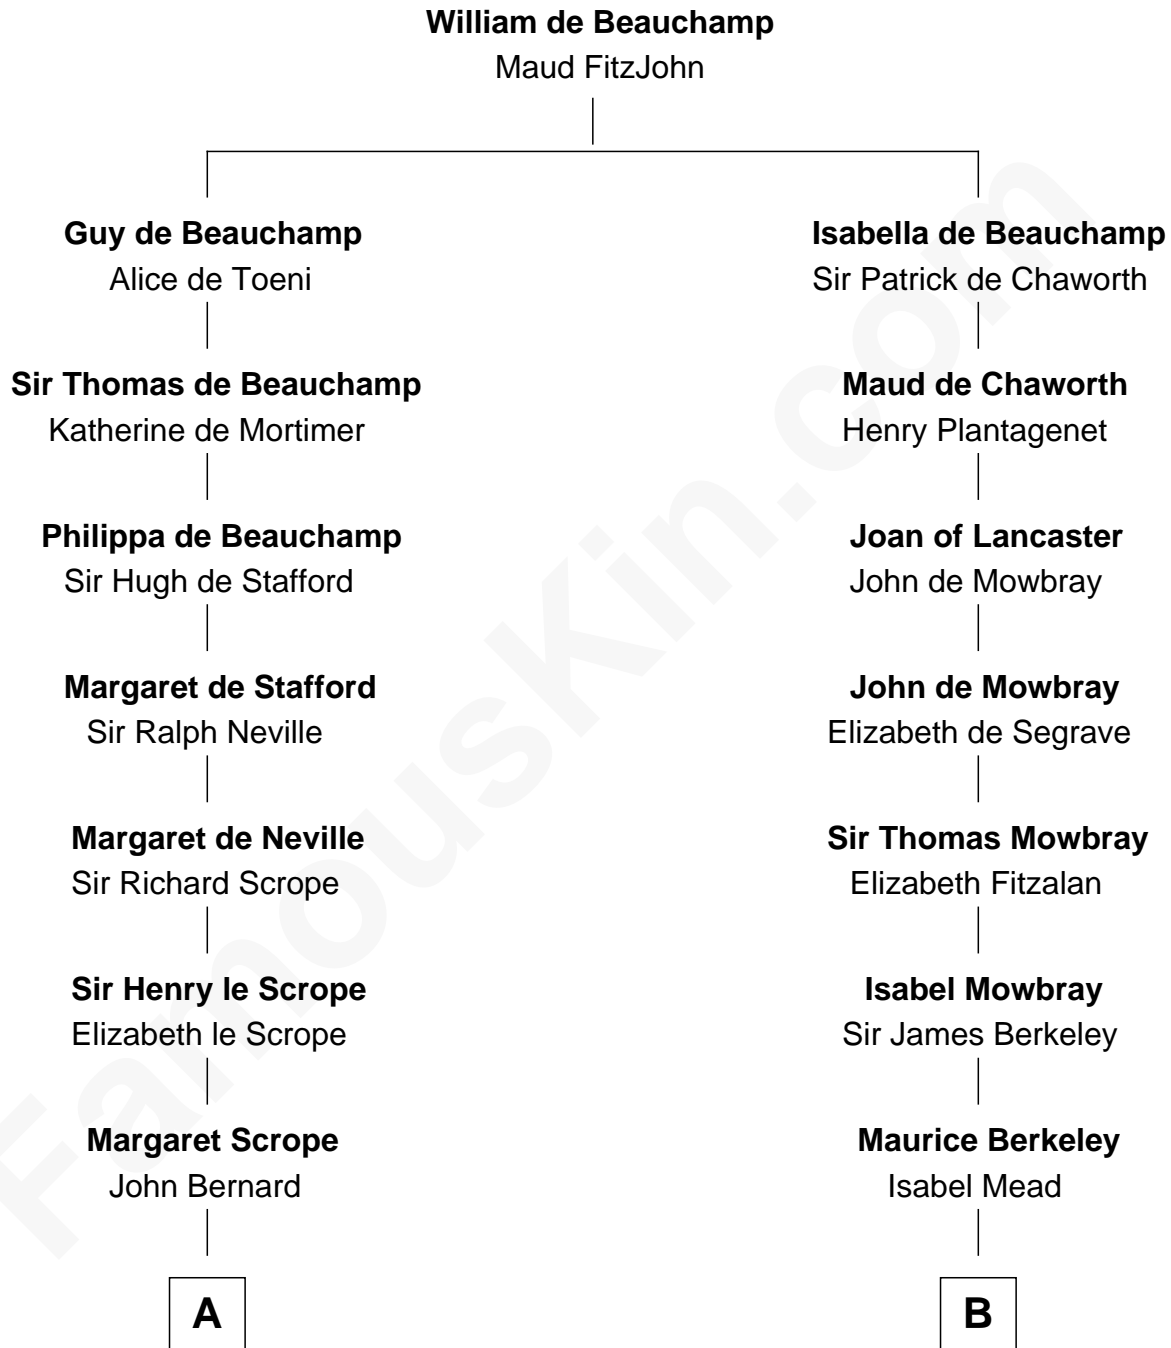

FamousKin.com
Relationship Chart of
Benjamin Harrison
23rd U.S. President

17th cousin 1 time removed of

Samuel Prescott
Completed Paul Revere's Midnight Ride

C

John Scott Harrison
Elizabeth Ramsey Irwin

Benjamin Harrison
23rd U.S. President

FamousKin.com