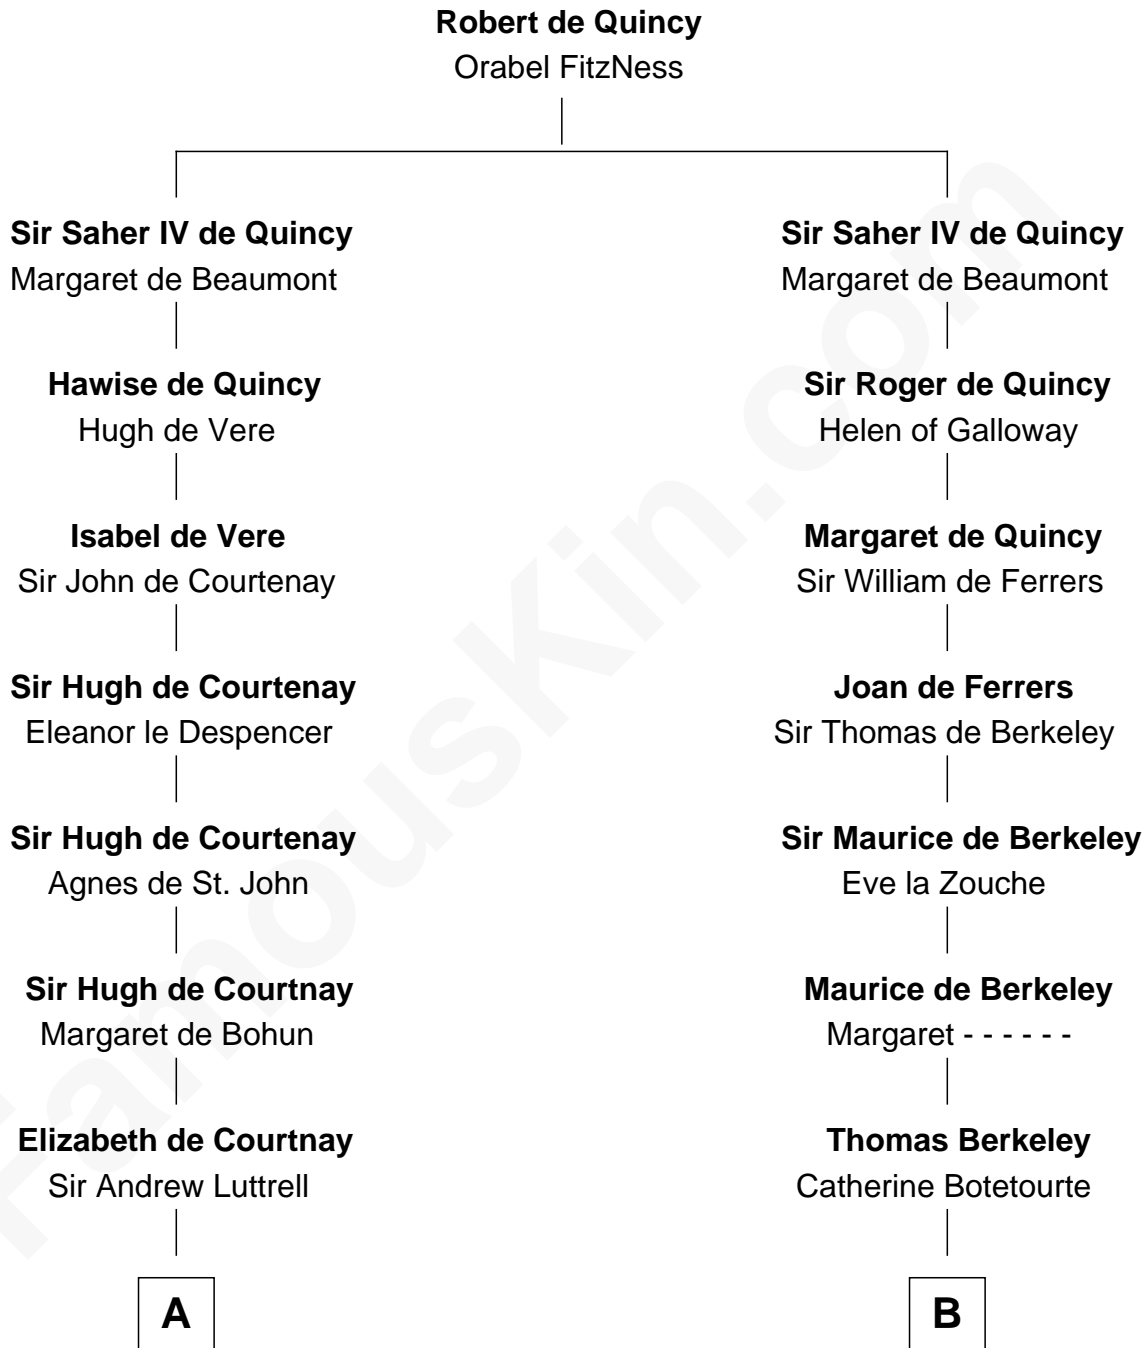

FamousKin.com
Relationship Chart of
Benjamin Harrison
23rd U.S. President

20th cousin 1 time removed of
Samuel Prescott
Completed Paul Revere's Midnight Ride

C

Anne Carter
Benjamin Harrison

Benjamin Harrison
Elizabeth Bassett

Gen. William Henry Harrison
Anna Tuthill Symmes

John Scott Harrison
Elizabeth Ramsey Irwin

Benjamin Harrison
23rd U.S. President

D

Elizabeth Hoar
Jonathan Prescott

Dr. Jonathan Prescott
Rebecca Bulkeley

Dr. Abel Prescott
Abigail Brigham

Samuel Prescott
Completed Paul Revere's Ride

FamousKin.com