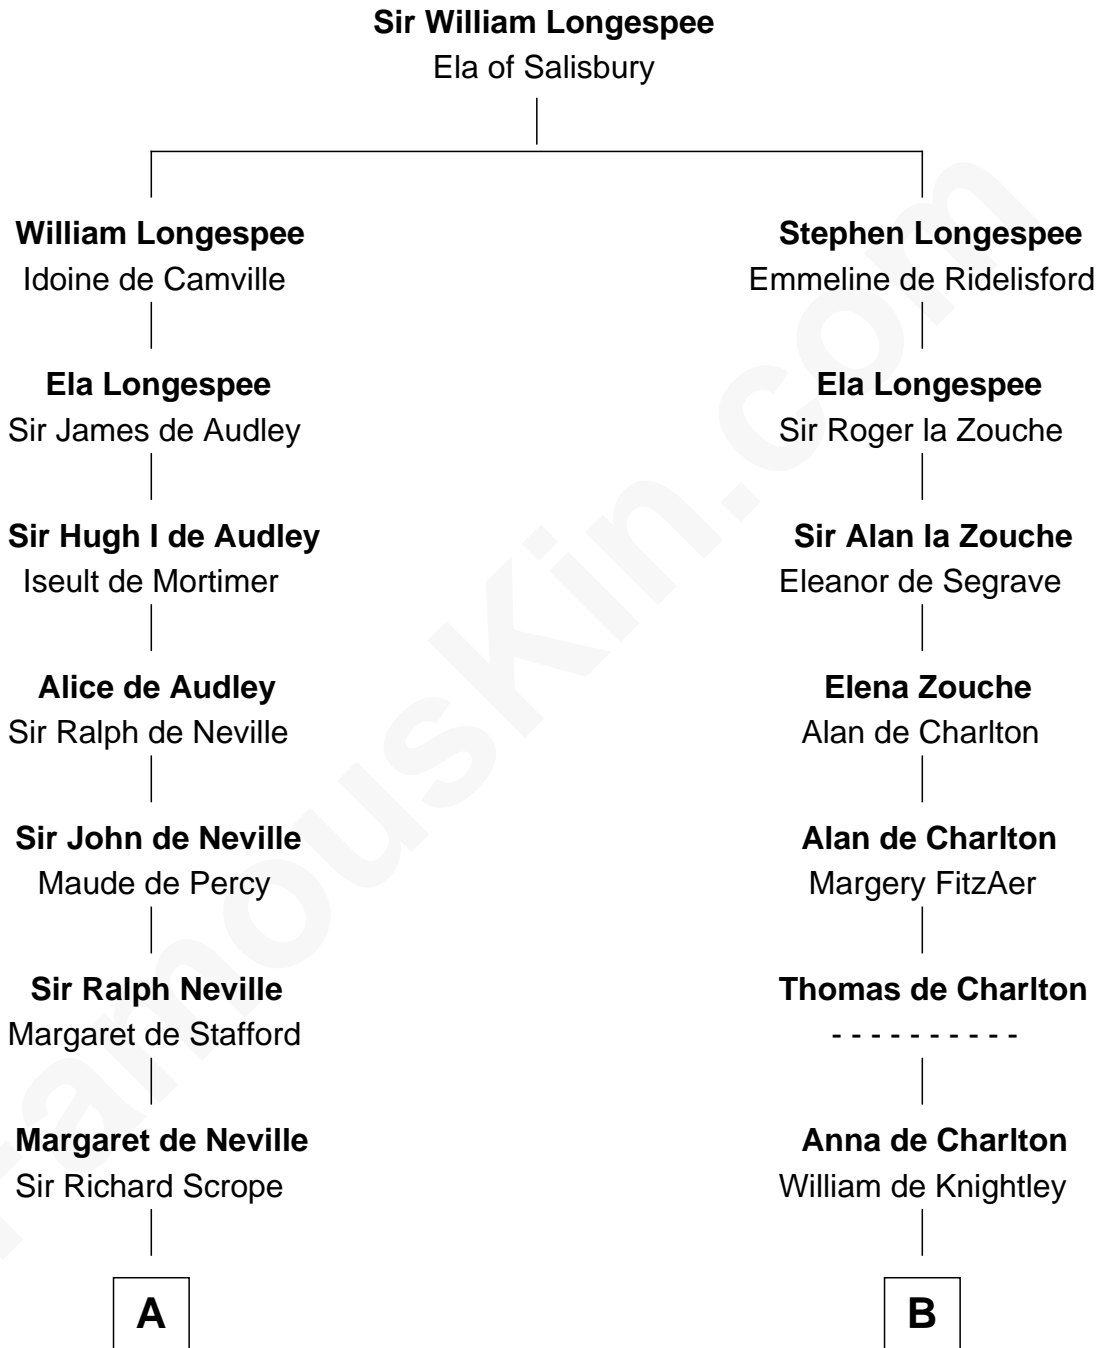

FamousKin.com
Relationship Chart of
Benjamin Harrison
23rd U.S. President

18th cousin 2 times removed of

Samuel Prescott
Completed Paul Revere's Midnight Ride

C

Benjamin Harrison
Elizabeth Bassett

Gen. William Henry Harrison
Anna Tuthill Symmes

John Scott Harrison
Elizabeth Ramsey Irwin

Benjamin Harrison
23rd U.S. President

D

Dr. Abel Prescott
Abigail Brigham

Samuel Prescott
Completed Paul Revere's Ride

FamousKin.com