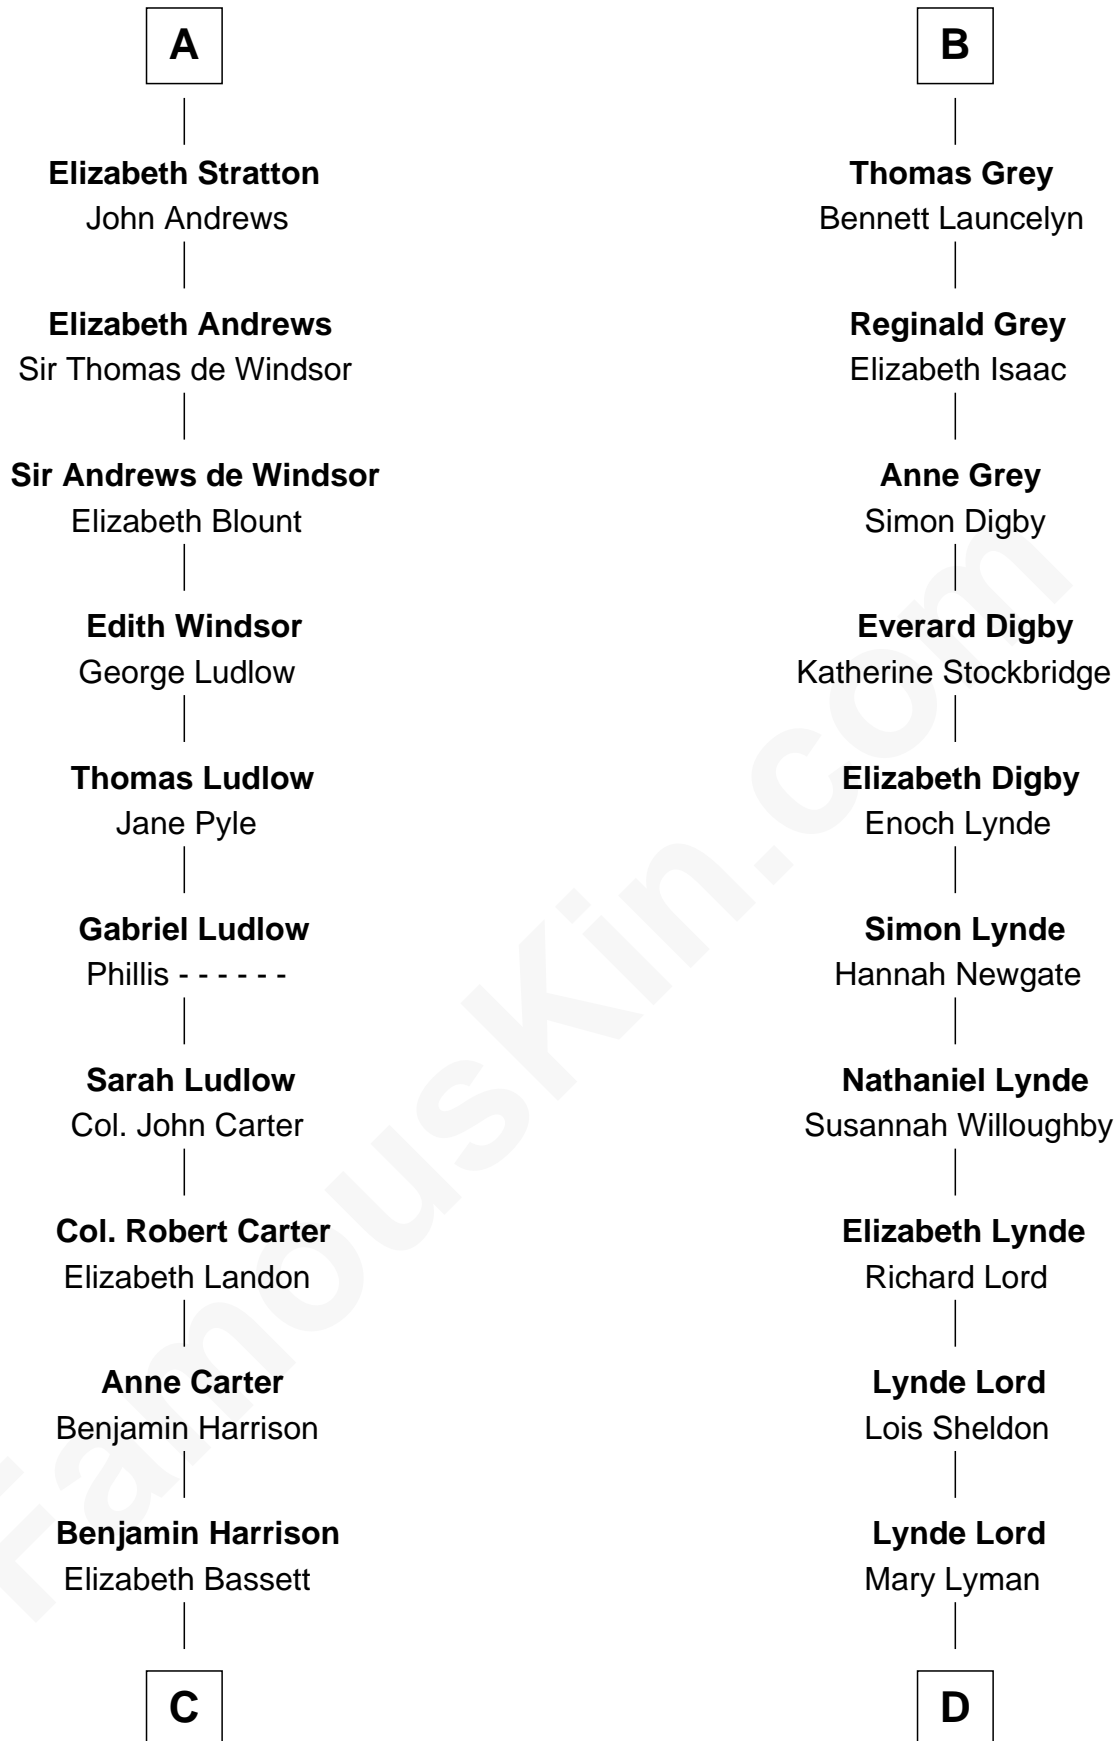

# FamousKin.com Relationship Chart of

**Benjamin Harrison**

*23rd U.S. President*

19th cousin of

**J.P. Morgan**

*American Banker and Art Collector*

**C**

**Gen. William Henry Harrison**

Anna Tuthill Symmes

**John Scott Harrison**

Elizabeth Ramsey Irwin

**Benjamin Harrison**

*23rd U.S. President*

**D**

**Mary Sheldon Lord**

John Pierpont